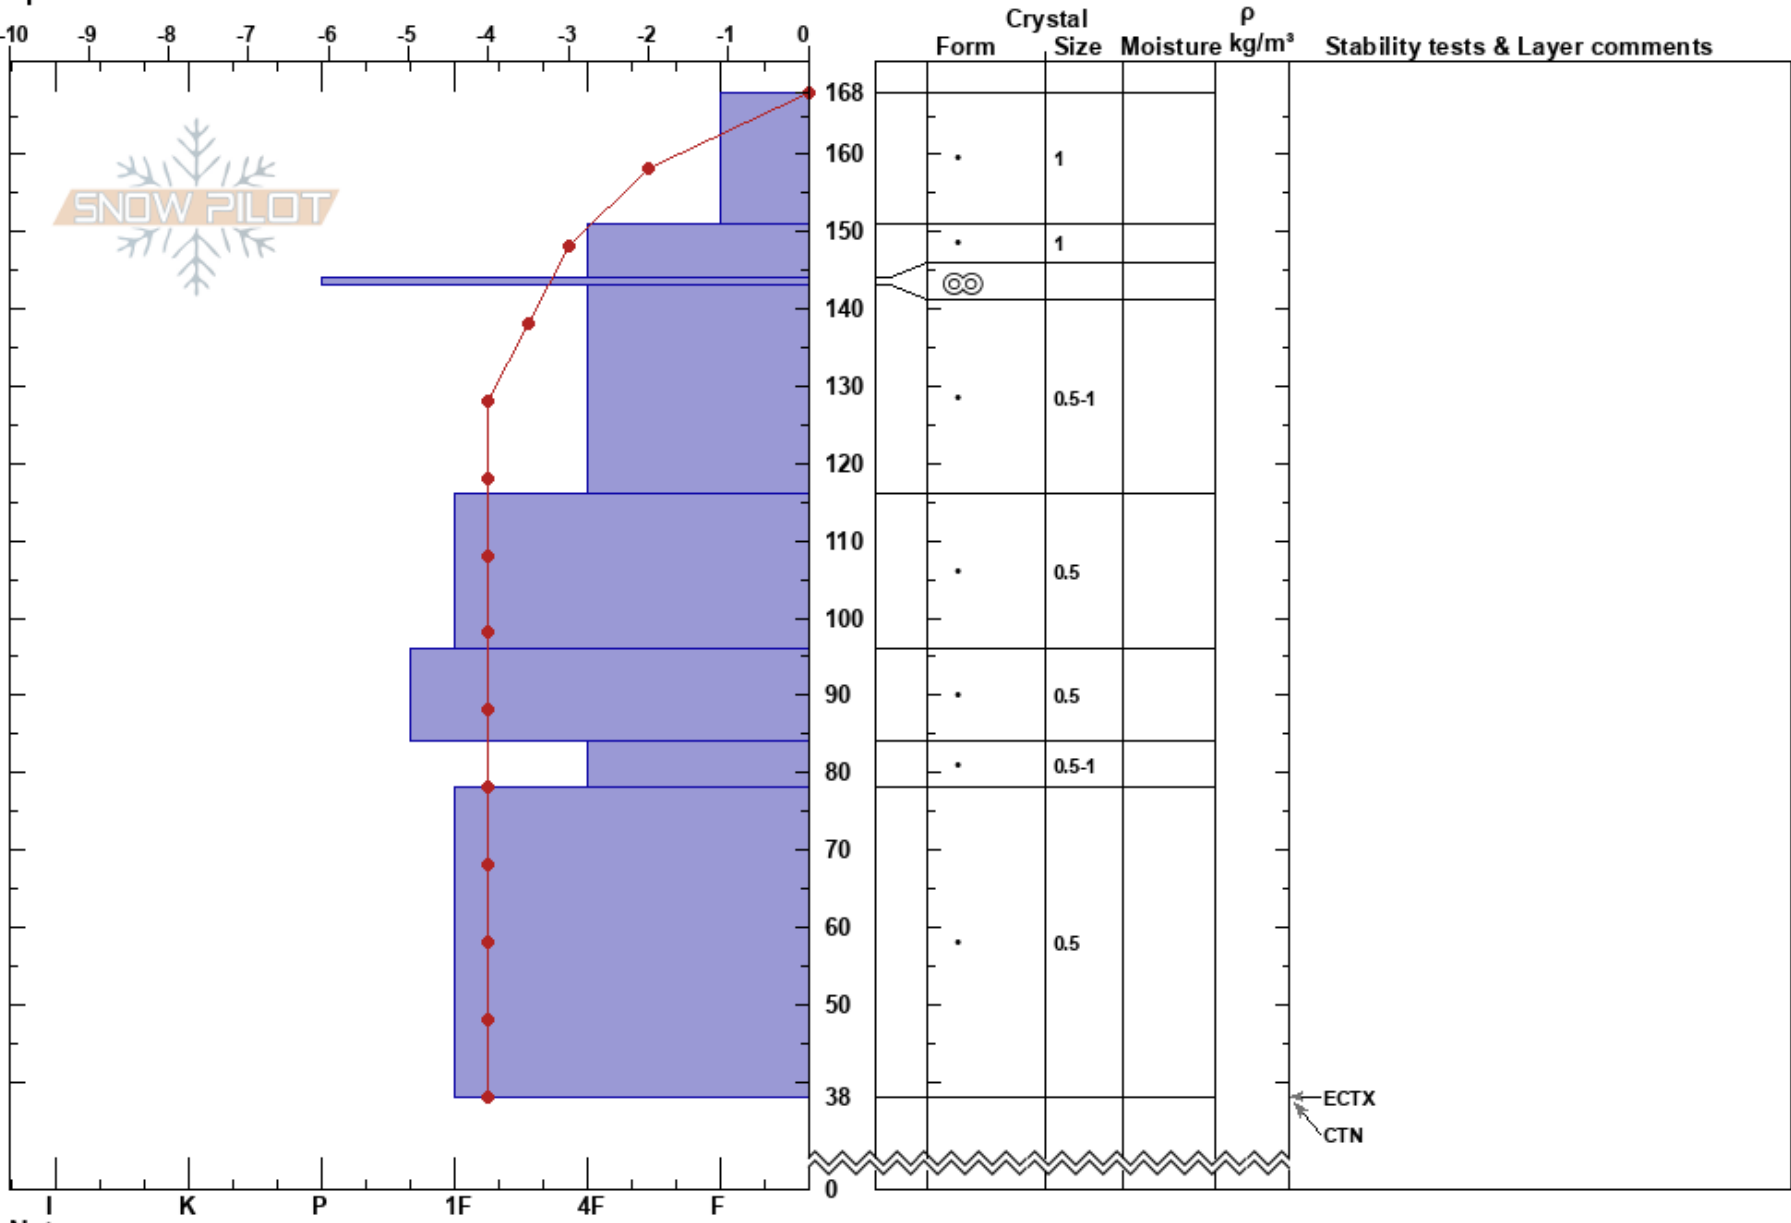

Pro 1 Practice Pit 1
 Wasatch Range
 UT
 Elevation: 9300 ft
 Aspect: 214°
 Specifics:

Devin Wilkinson
 03/05/2019 - 2:30am
 Co-ord: 40.67579N, -111.60258W
 Slope Angle: 15°
 Wind Loading: no

Stability: Very Good
 Air Temperature: 0°C
 Sky Cover: SCT
 Precipitation: NO
 Wind: SW Calm

HS:168
 PF:20
 151-144cm:Problematic layer

Notes: