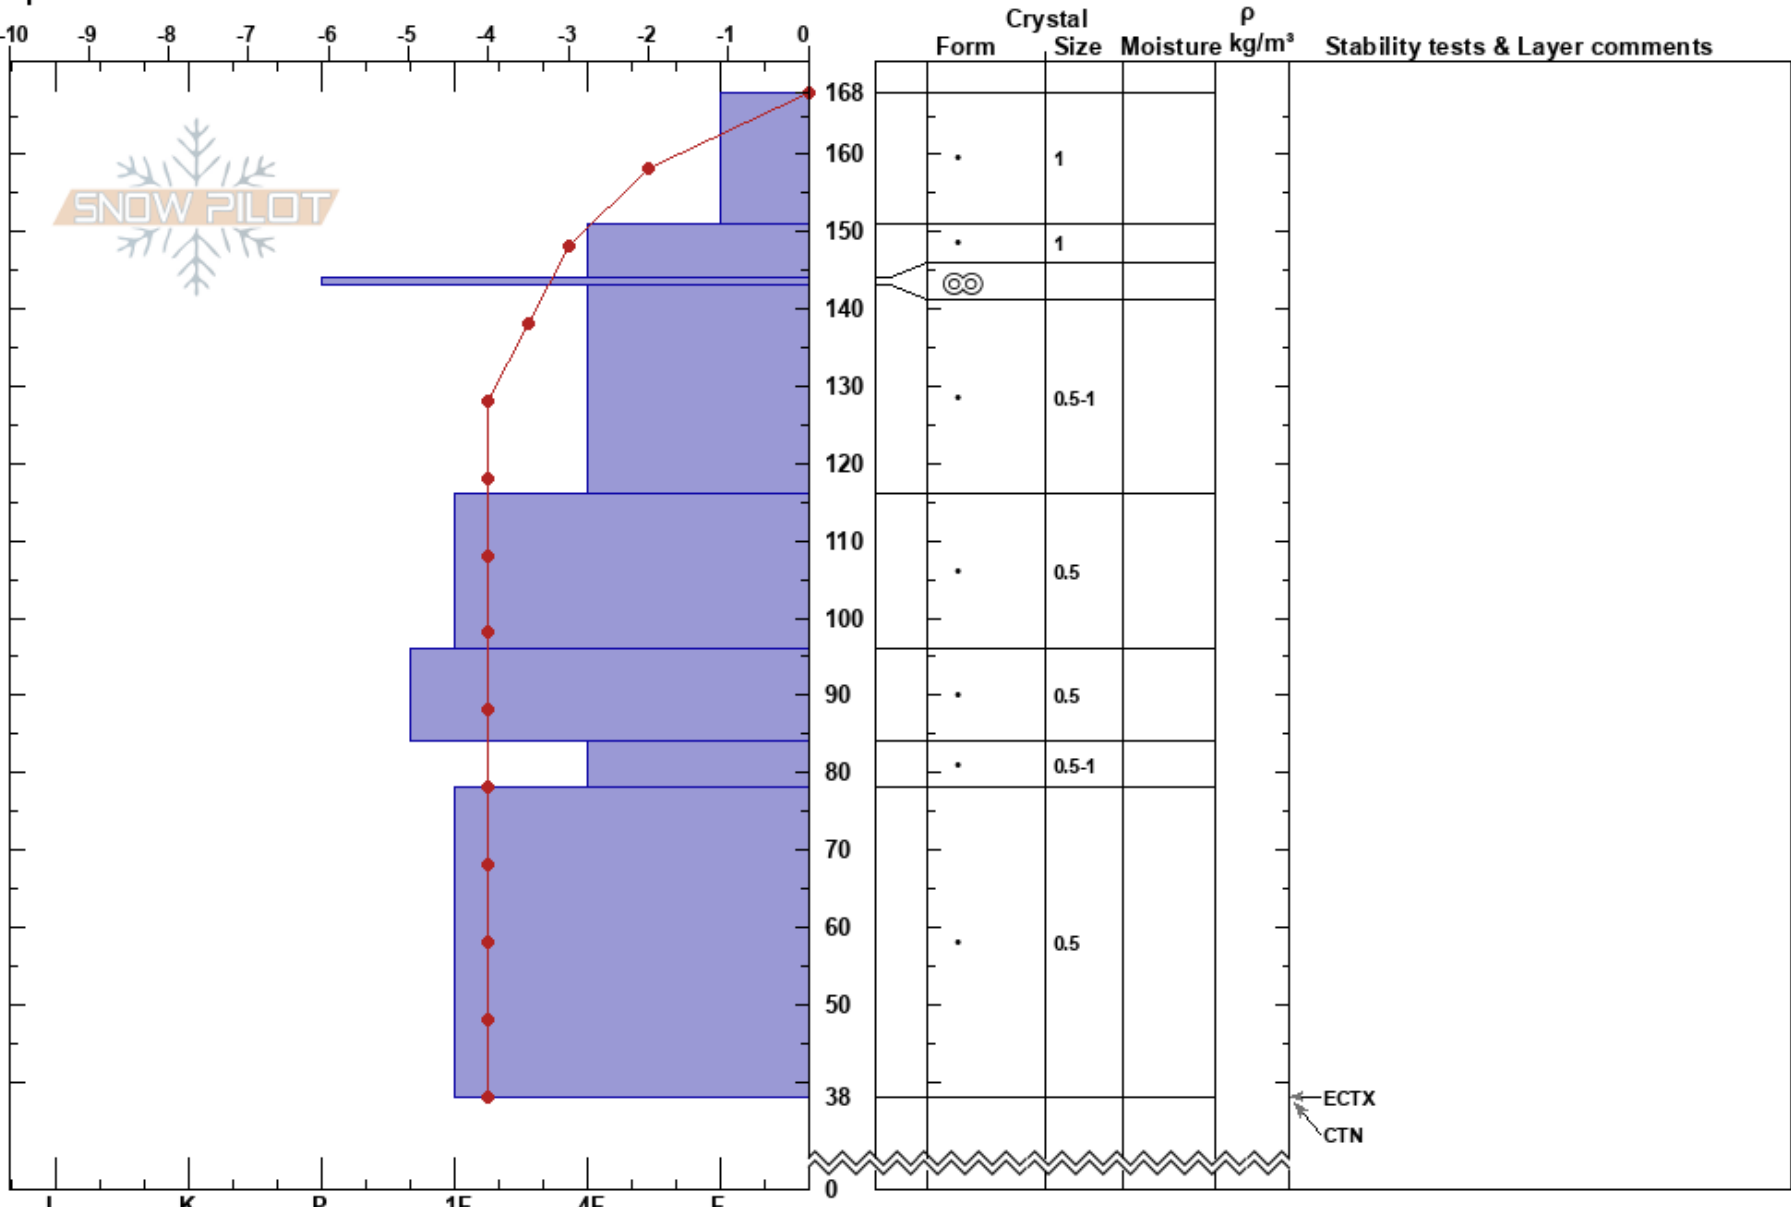

Pro 1 Practice Pit 1  
 Wasatch Range  
 UT  
 Elevation: 9300 ft  
 Aspect: 214°  
 Specifics:

Devin Wilkinson  
 03/05/2019 - 2:30am  
 Co-ord: 40.67579N, -111.60258W  
 Slope Angle: 15°  
 Wind Loading: no

Stability: Very Good **HS:168**  
 Air Temperature: 0°C **PF:20** 151-144cm:Problematic layer  
 Sky Cover: SCT  
 Precipitation: NO  
 Wind: SW Calm

Notes: