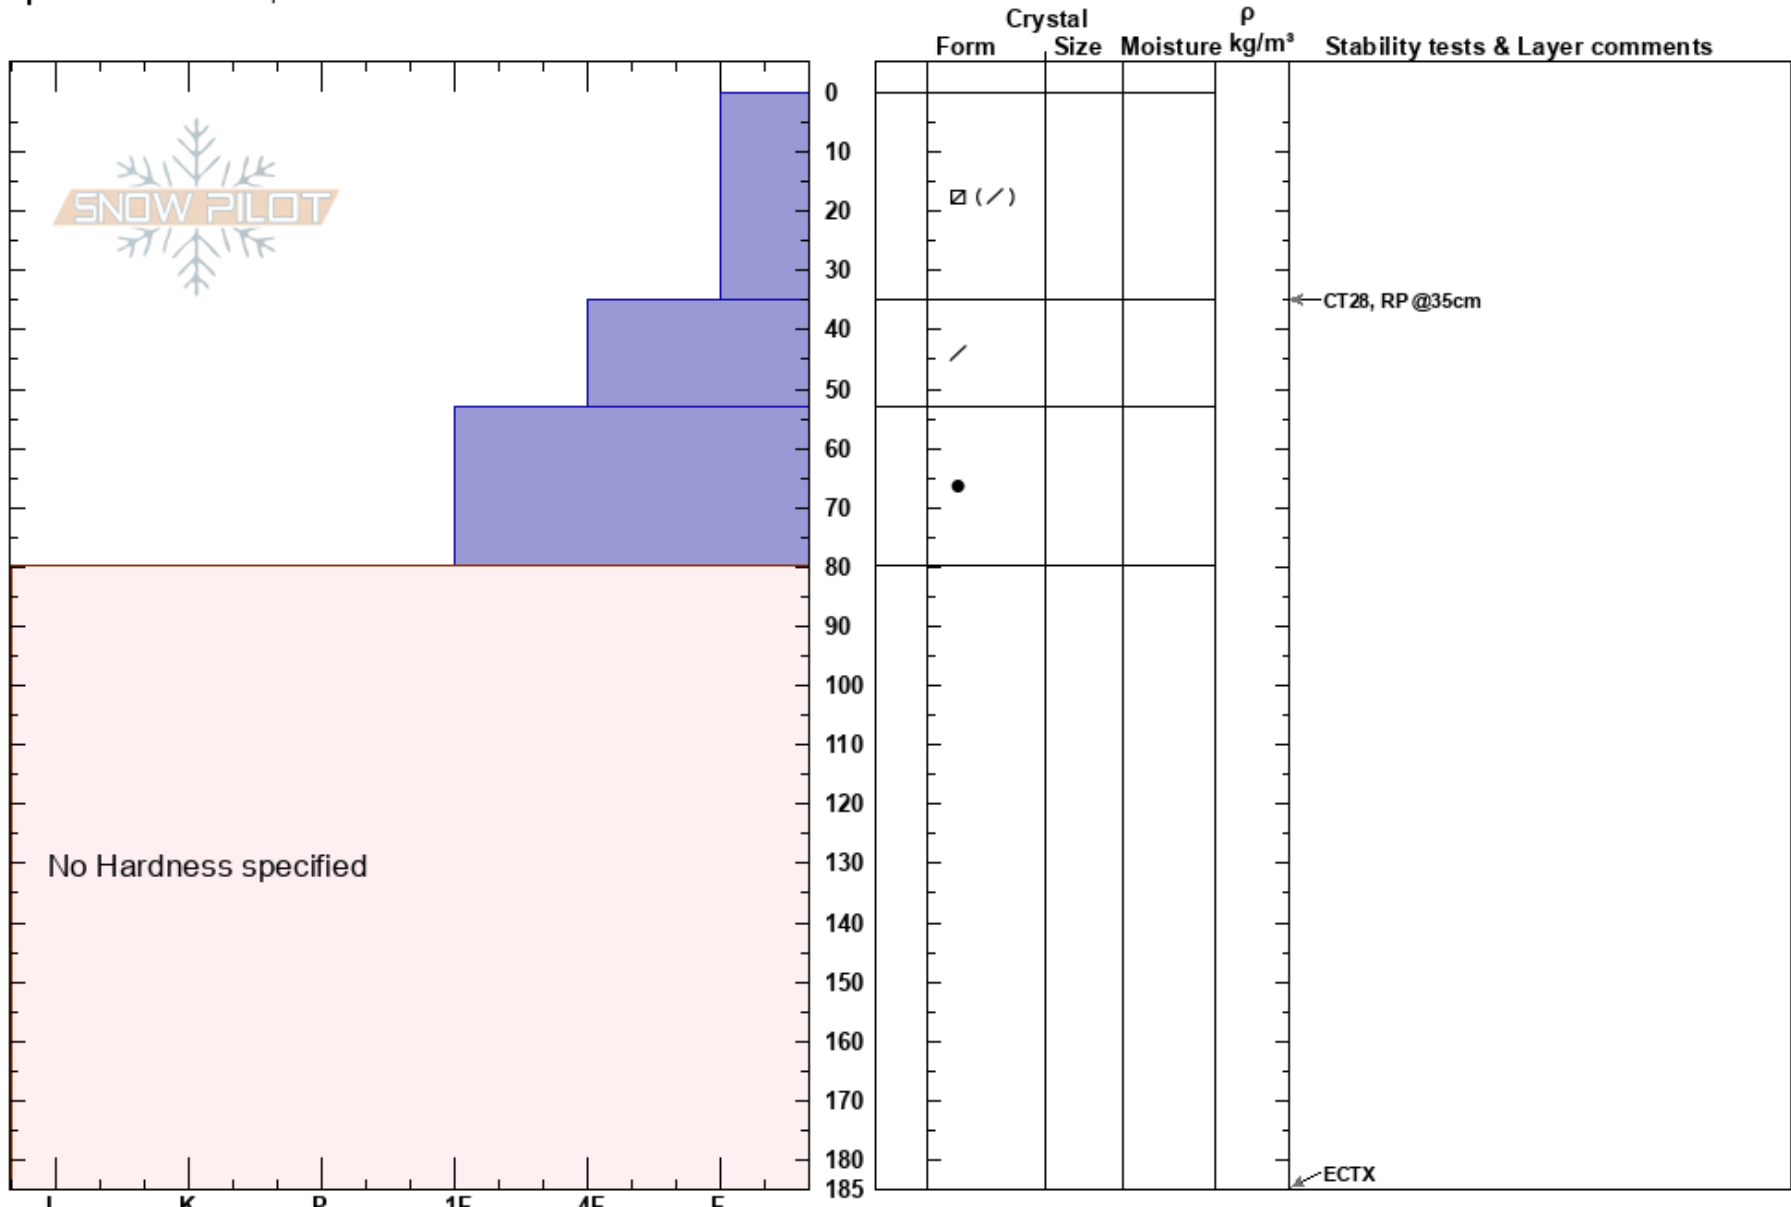

N. Face Shallenberger
 Donner Pass Area
 CA
Elevation: 6240 ft
Aspect: 5°
Specifics: We skied slope

Nick Schiestel
 01/28/2017 - 3:00pm
Co-ord: 39.31526N, -120.23545E
Slope Angle: 28°
Wind Loading: no

Stability: Good
Air Temperature:
Sky Cover: FEW
Precipitation: NO
Wind: Calm

HS:185
PF:55
Layer Notes:

Notes: Below freezing temps on this shaded N aspect. A shovel tilt test identified a weak layer at 10m down. Surface hoar was widespread in this area.