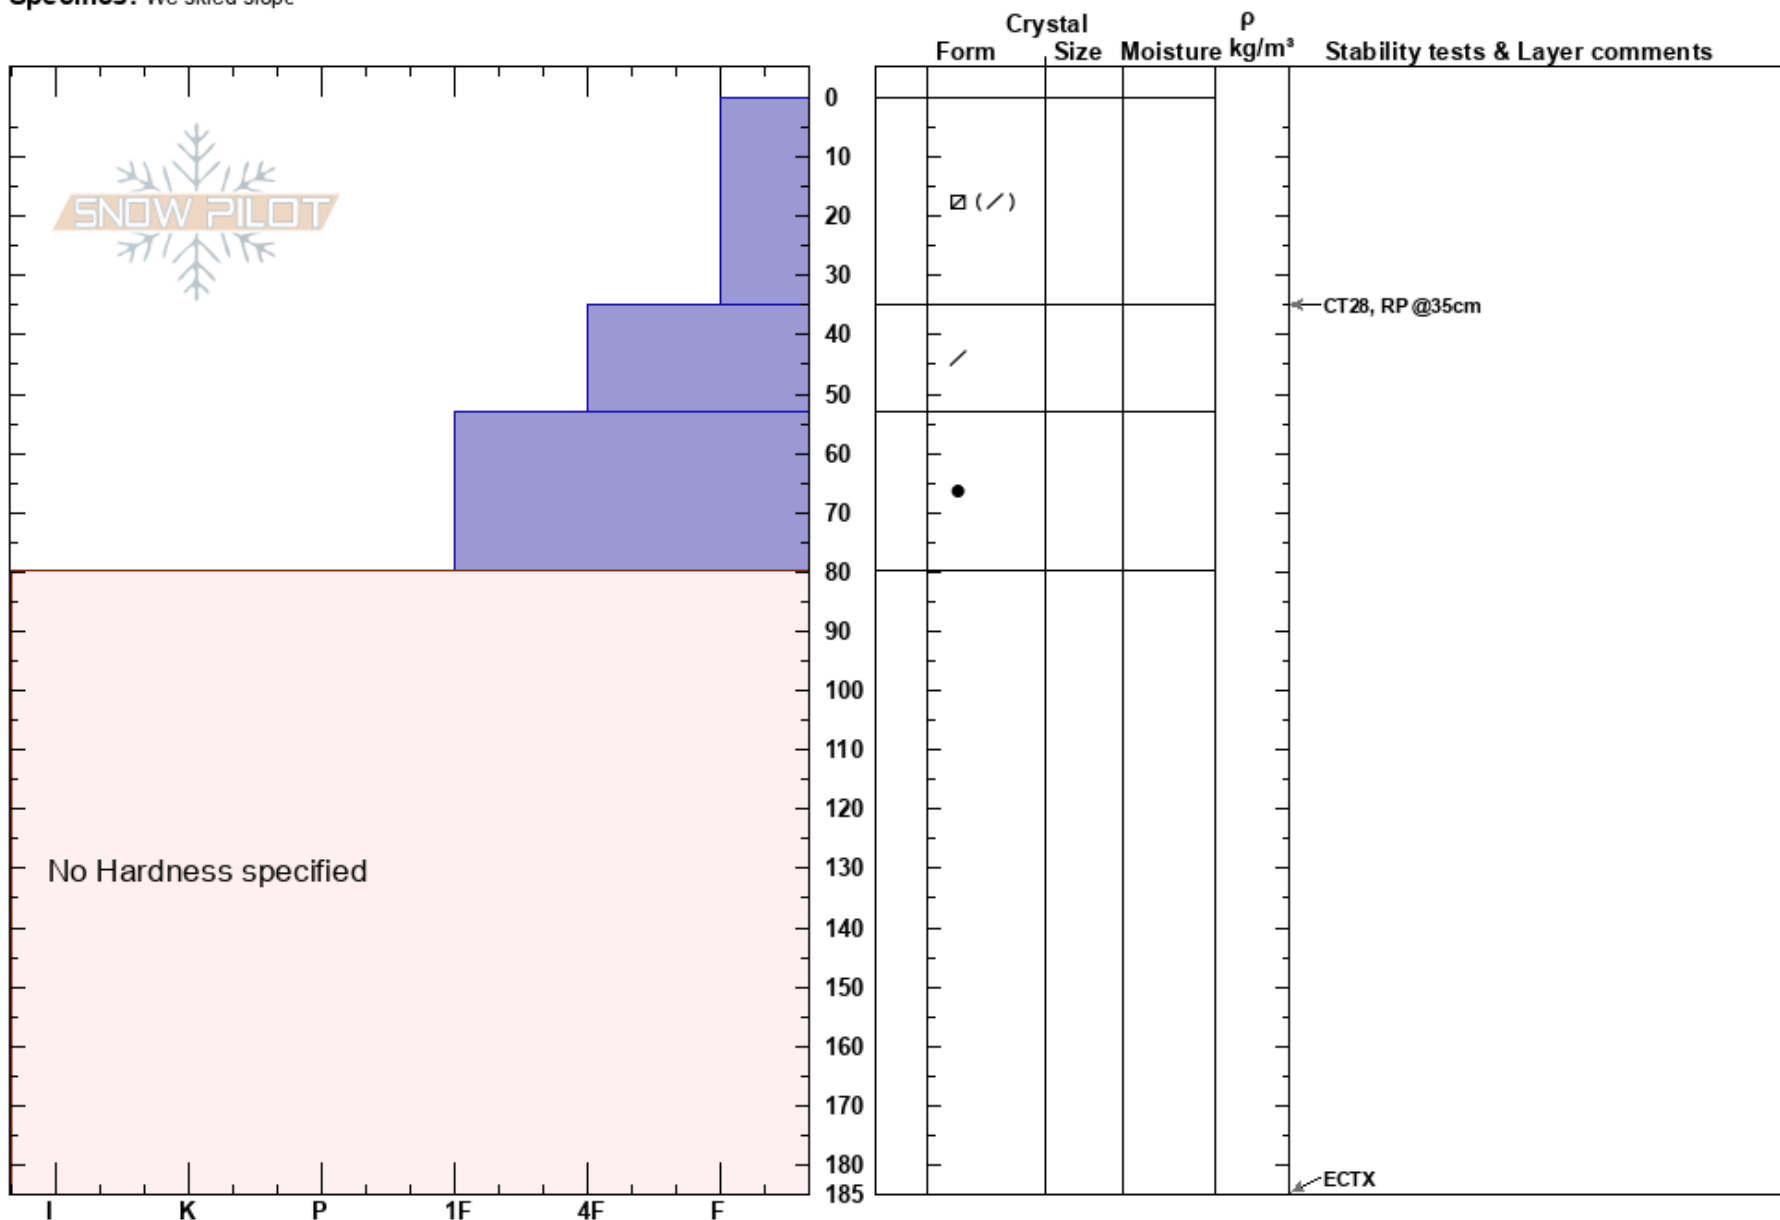

N. Face Shallenberger
 Donner Pass Area
 CA
Elevation: 6240 ft
Aspect: 5°
Specifics: We skied slope

Nick Schiestel
 01/28/2017 - 3:00pm
Co-ord: 39.31526N, -120.23545E
Slope Angle: 28°
Wind Loading: no

Stability: Good
Air Temperature:
Sky Cover: FEW
Precipitation: NO
Wind: Calm

HS:185
PF:55
Layer Notes:

Notes: Below freezing temps on this shaded N aspect. A shovel tilt test identified a weak layer at 10m down. Surface hoar was widespread in this area.