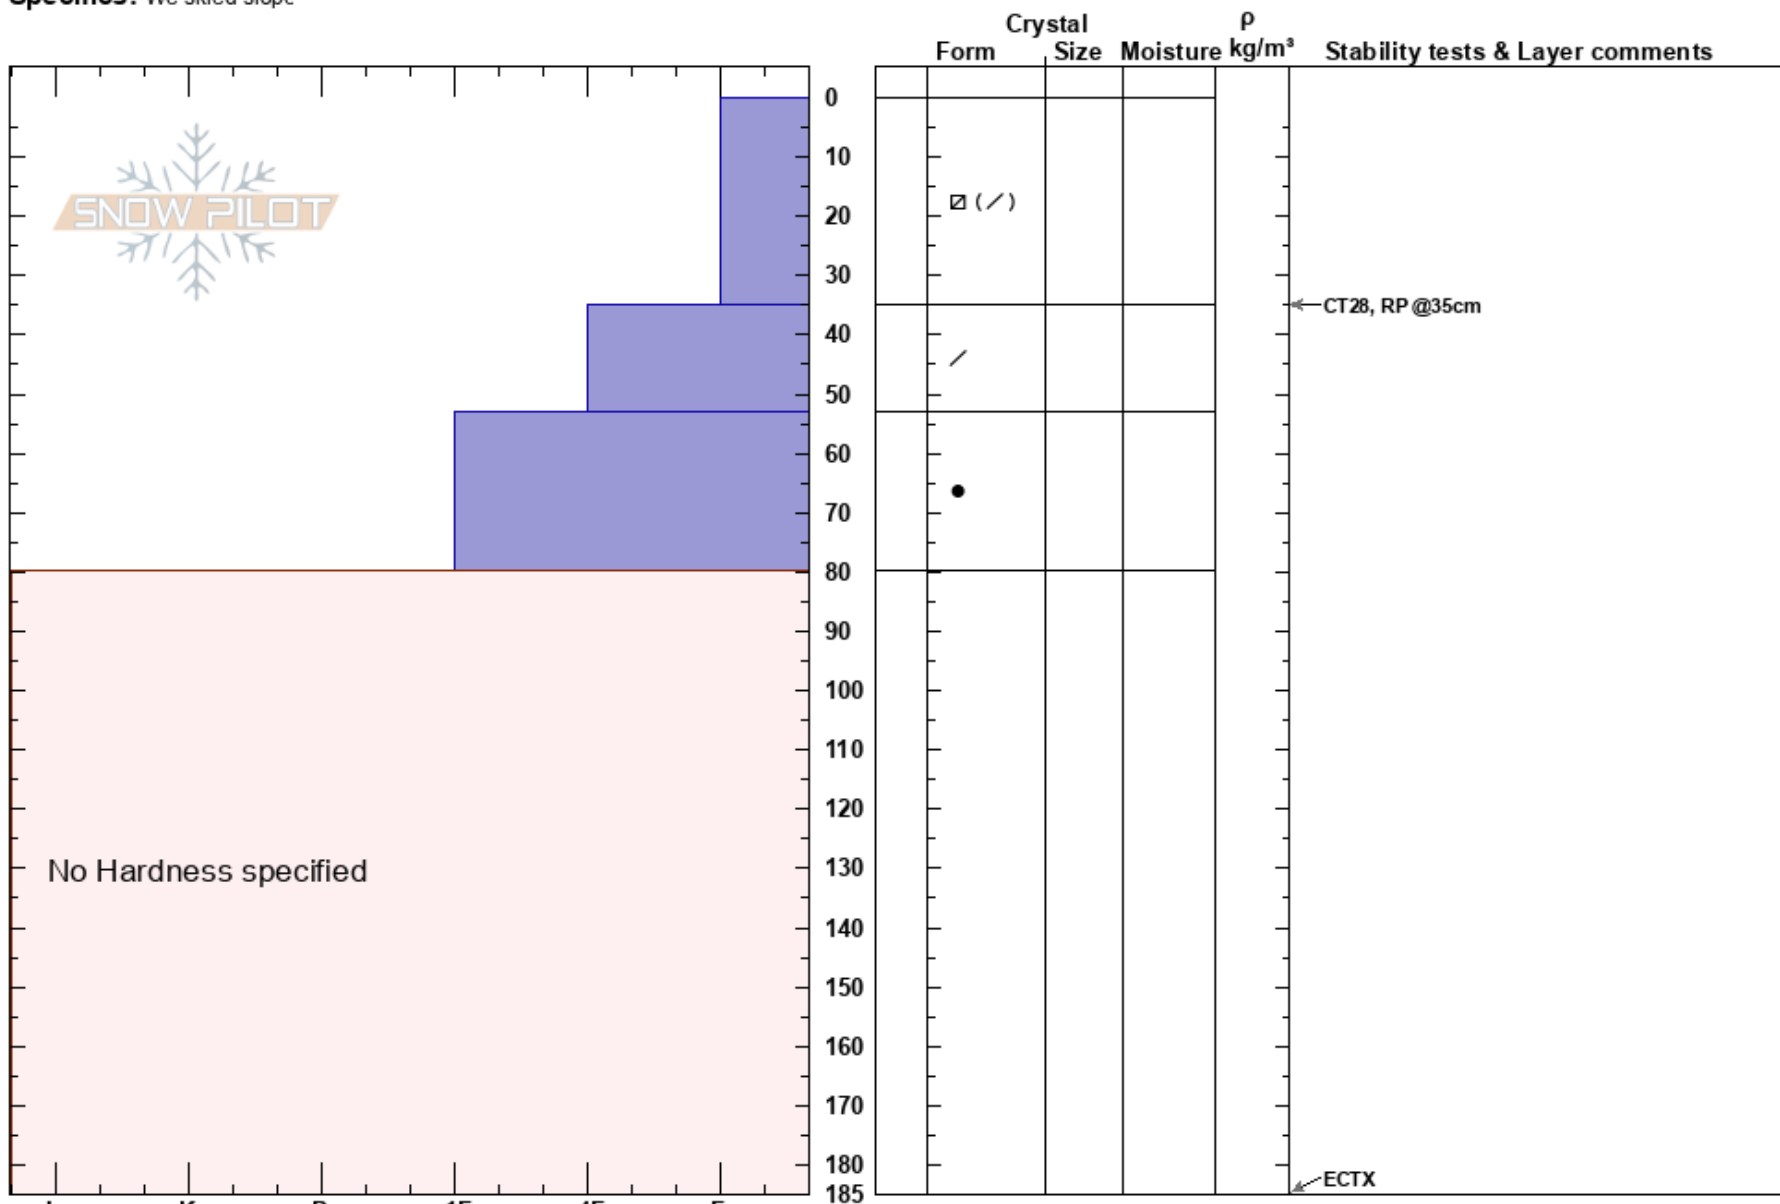

N. Face Shallenberger
 Donner Pass Area
 CA
Elevation: 6240 ft
Aspect: 5°
Specifics: We skied slope

Nick Schiestel
 01/28/2017 - 3:00pm
Co-ord: 39.31526N, -120.23545E
Slope Angle: 28°
Wind Loading: no

Stability: Good
Air Temperature:
Sky Cover: FEW
Precipitation: NO
Wind: Calm

HS:185
PF:55
Layer Notes:

Notes: Below freezing temps on this shaded N aspect. A shovel tilt test identified a weak layer at 10m down. Surface hoar was widespread in this area.