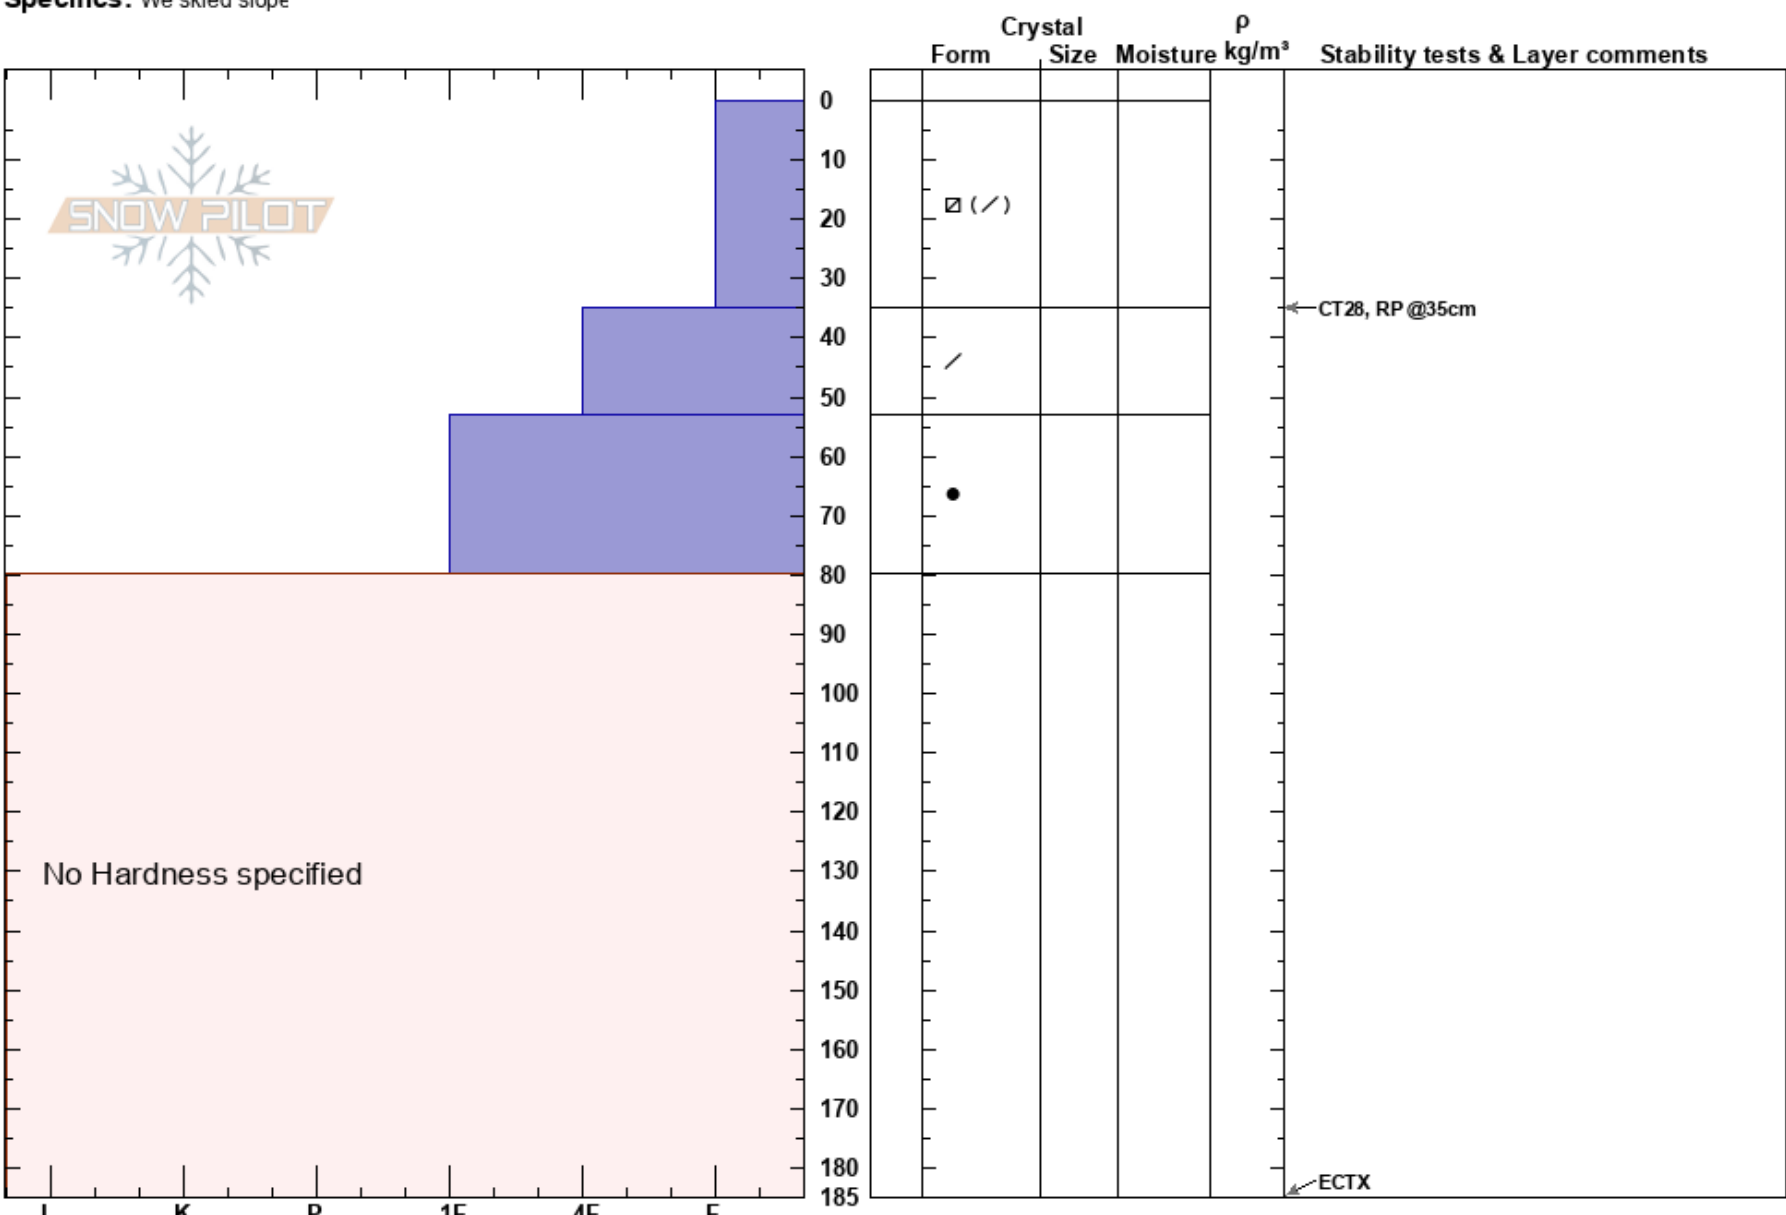

N. Face Shallenberger
 Donner Pass Area
 CA
Elevation: 6240 ft
Aspect: 5°
Specifics: We skied slope

Nick Schiestel
 01/28/2017 - 3:00pm
Co-ord: 39.31526N, -120.23545E
Slope Angle: 28°
Wind Loading: no

Stability: Good
Air Temperature:
Sky Cover: FEW
Precipitation: NO
Wind: Calm

HS: 185
PF: 55
Layer Notes:

Notes: Below freezing temps on this shaded N aspect. A shovel tilt test identified a weak layer at 10m down. Surface hoar was widespread in this area.