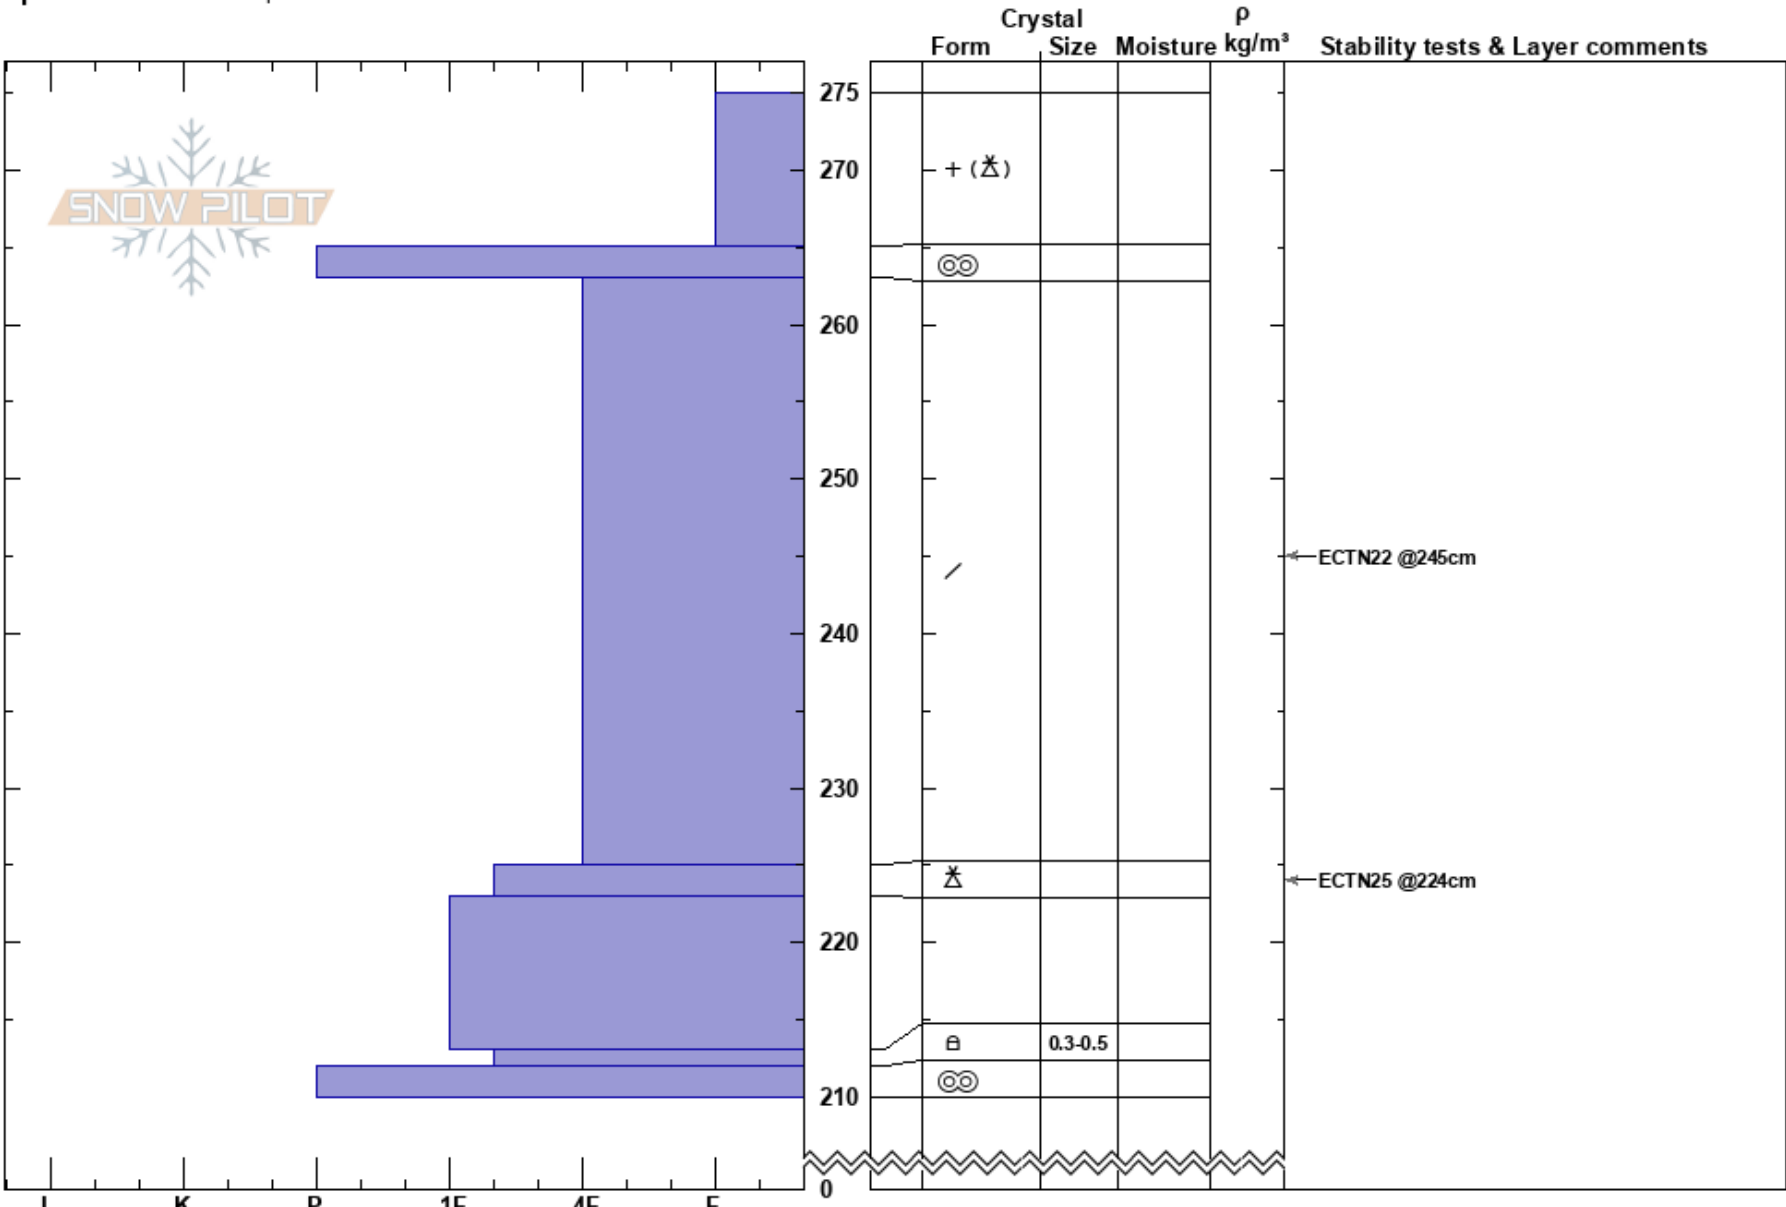

Boren Creek NE
 San Juan Range
 CO
Elevation: 10900 ft
Aspect: 60°
Specifics: We skied slope

Chris Bilbrey
 03/06/2019 - 12:15pm
Co-ord:
Slope Angle:
Wind Loading: no

Stability: **HS:**275 **Layer Notes:**
Air Temperature: 0°C
Sky Cover: OVC
Precipitation: S2
Wind: SW Light Breeze