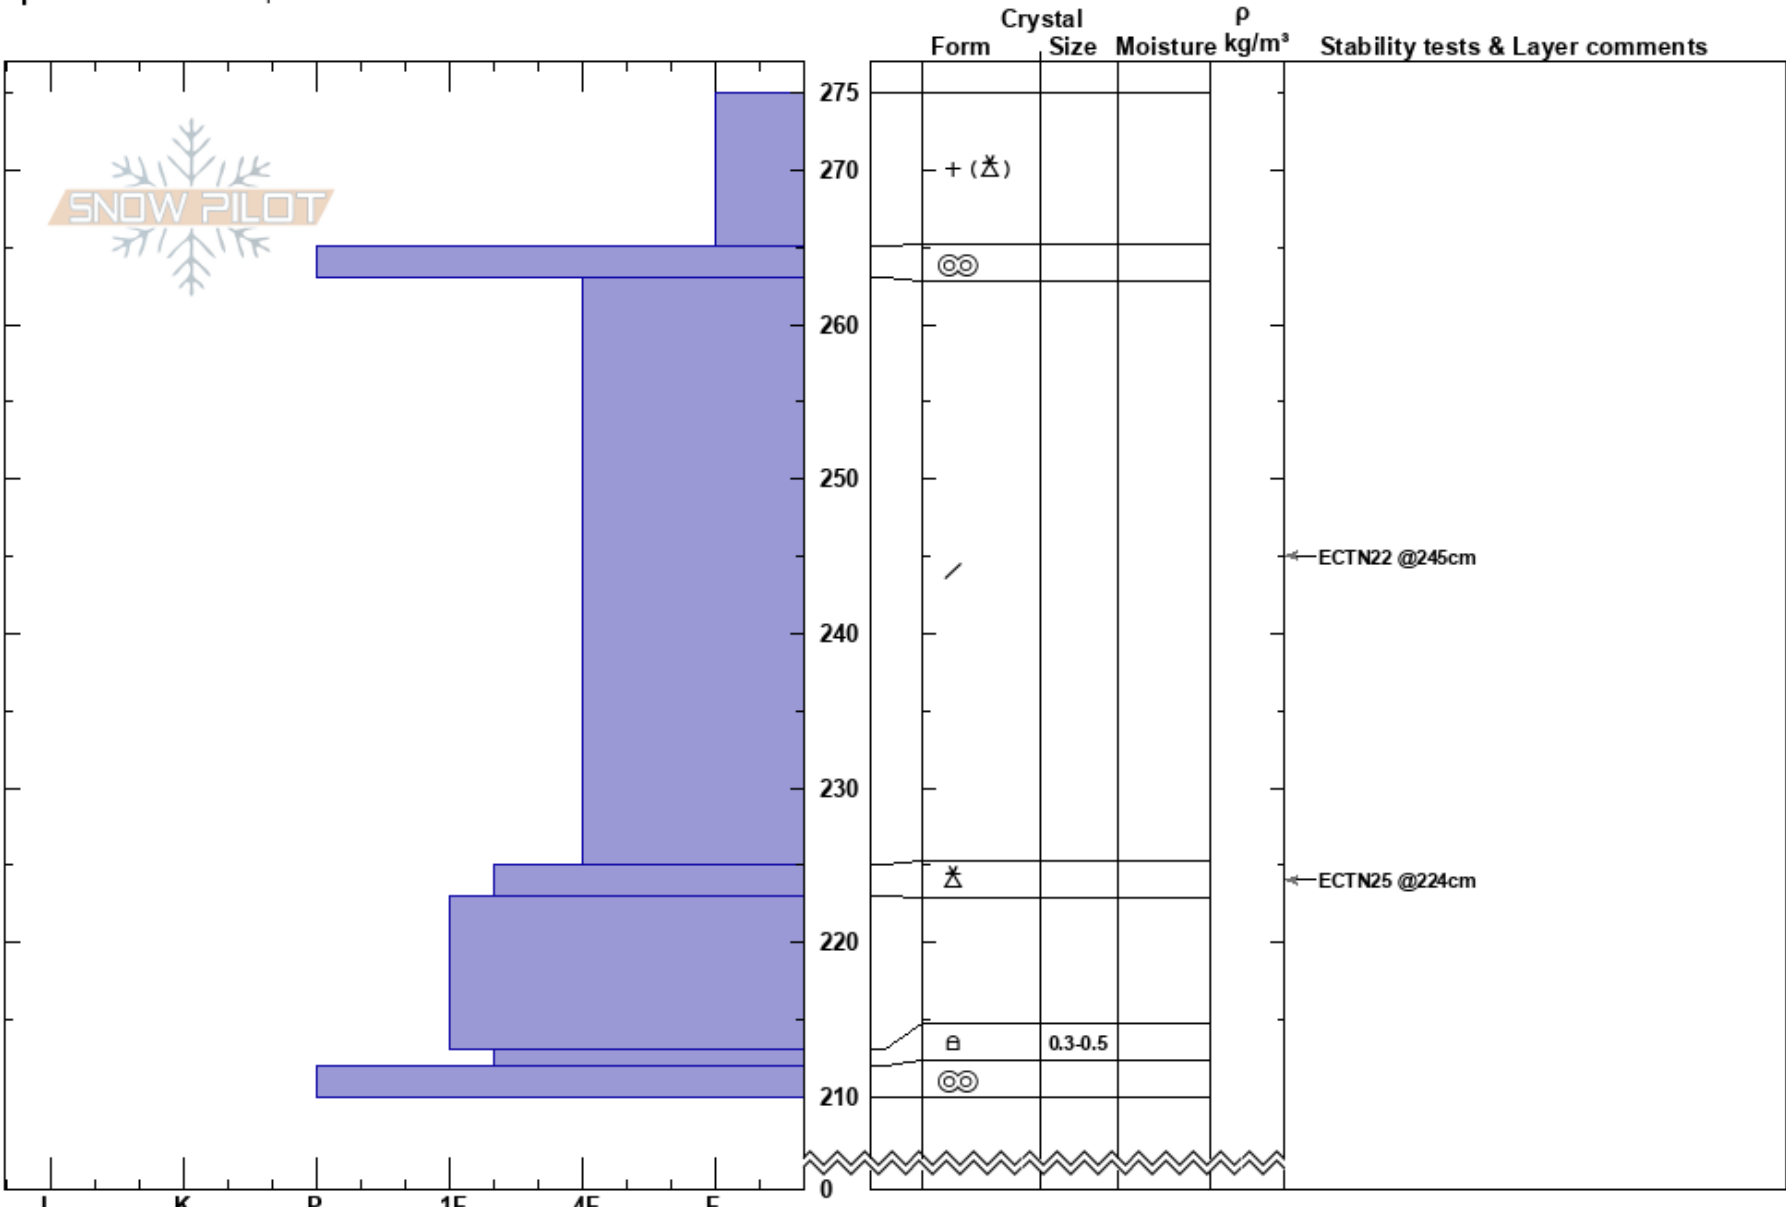

Boren Creek NE
 San Juan Range
 CO
Elevation: 10900 ft
Aspect: 60°
Specifics: We skied slope

Chris Bilbrey
 03/06/2019 - 12:15pm
Co-ord:
Slope Angle:
Wind Loading: no

Stability: HS:275 **Layer Notes:**
Air Temperature: 0°C
Sky Cover: OVC
Precipitation: S2
Wind: SW Light Breeze