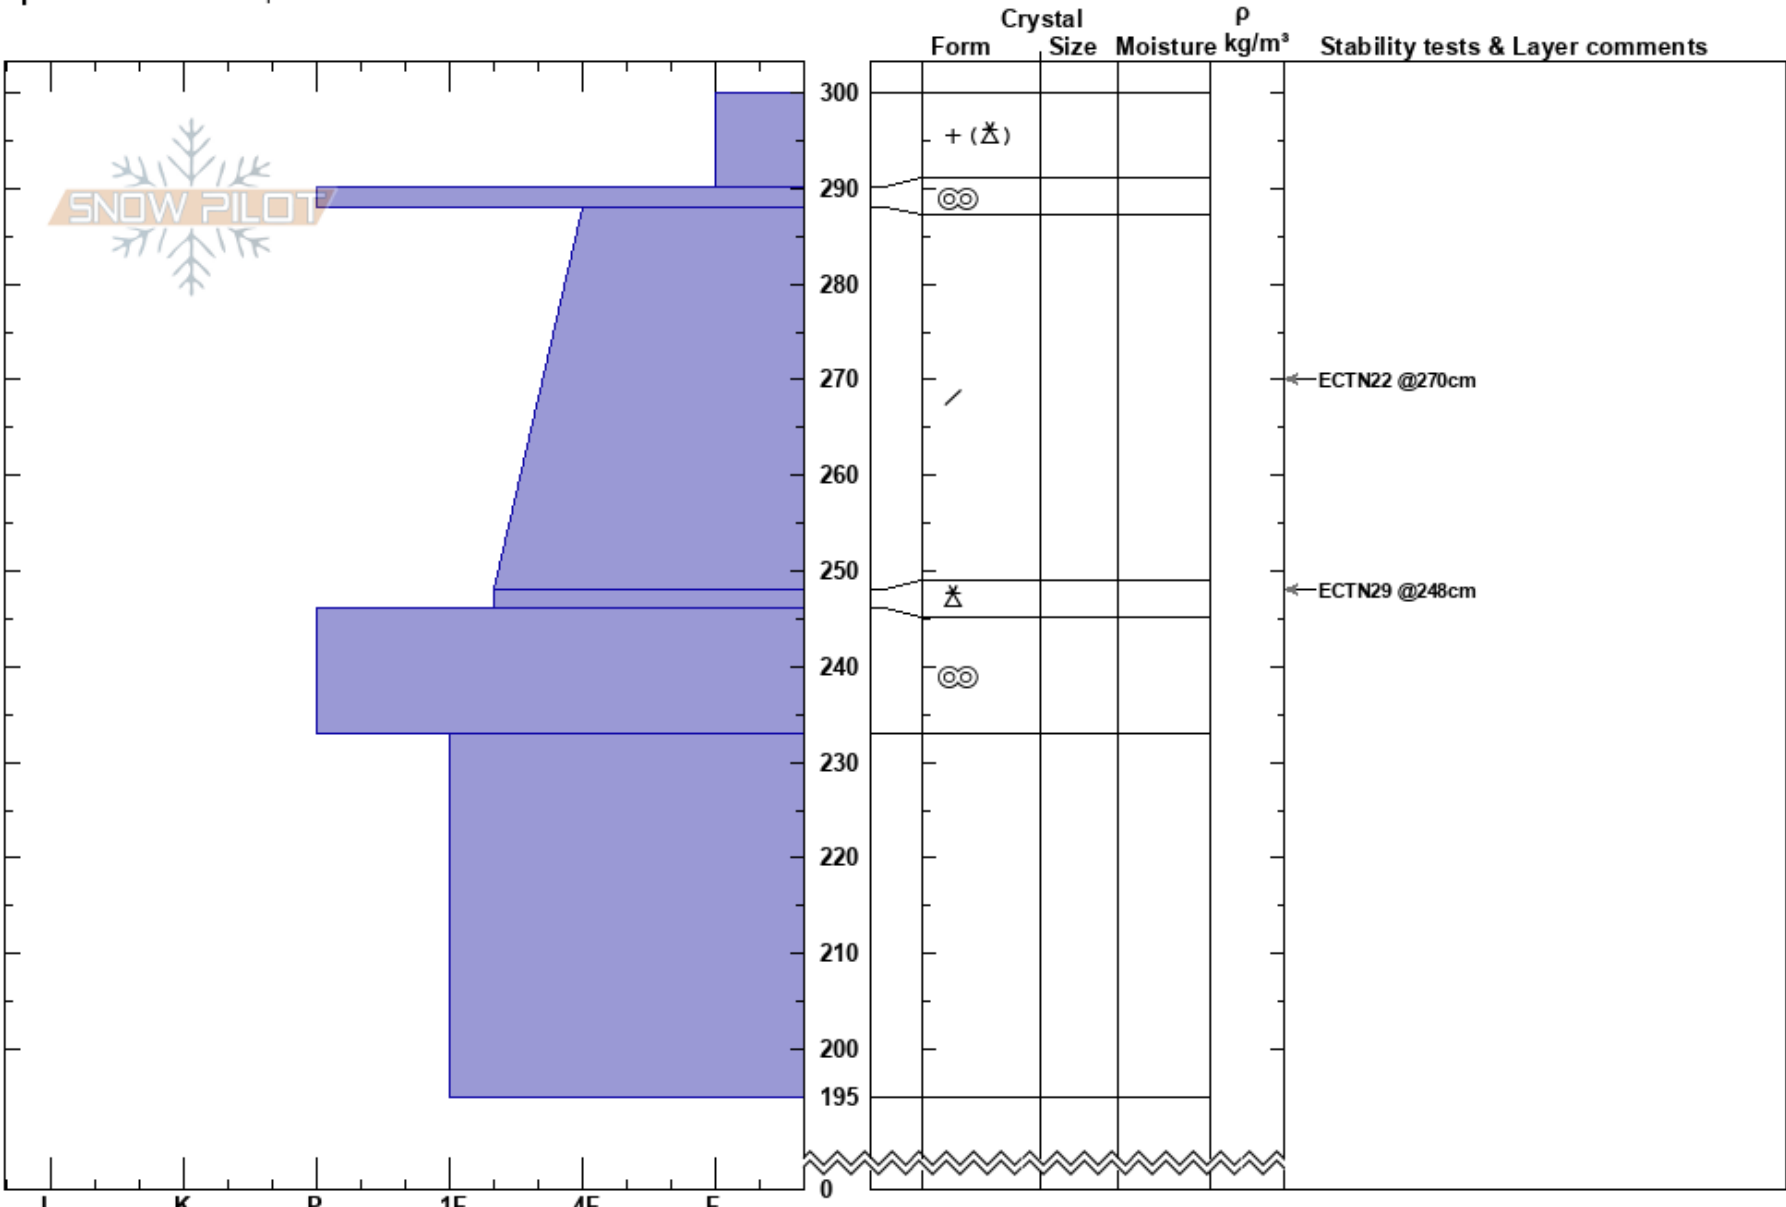

Boren Creek SW
 San Juan Range
 CO
Elevation: 11100 ft
Aspect: 228°
Specifics: We skied slope

Chris Bilbrey
 03/06/2019 - 1:00pm
Co-ord:
Slope Angle:
Wind Loading: no

Stability: **HS:300** **Layer Notes:**
Air Temperature: 0°C
Sky Cover: OVC
Precipitation: S2
Wind: SW Light Breeze