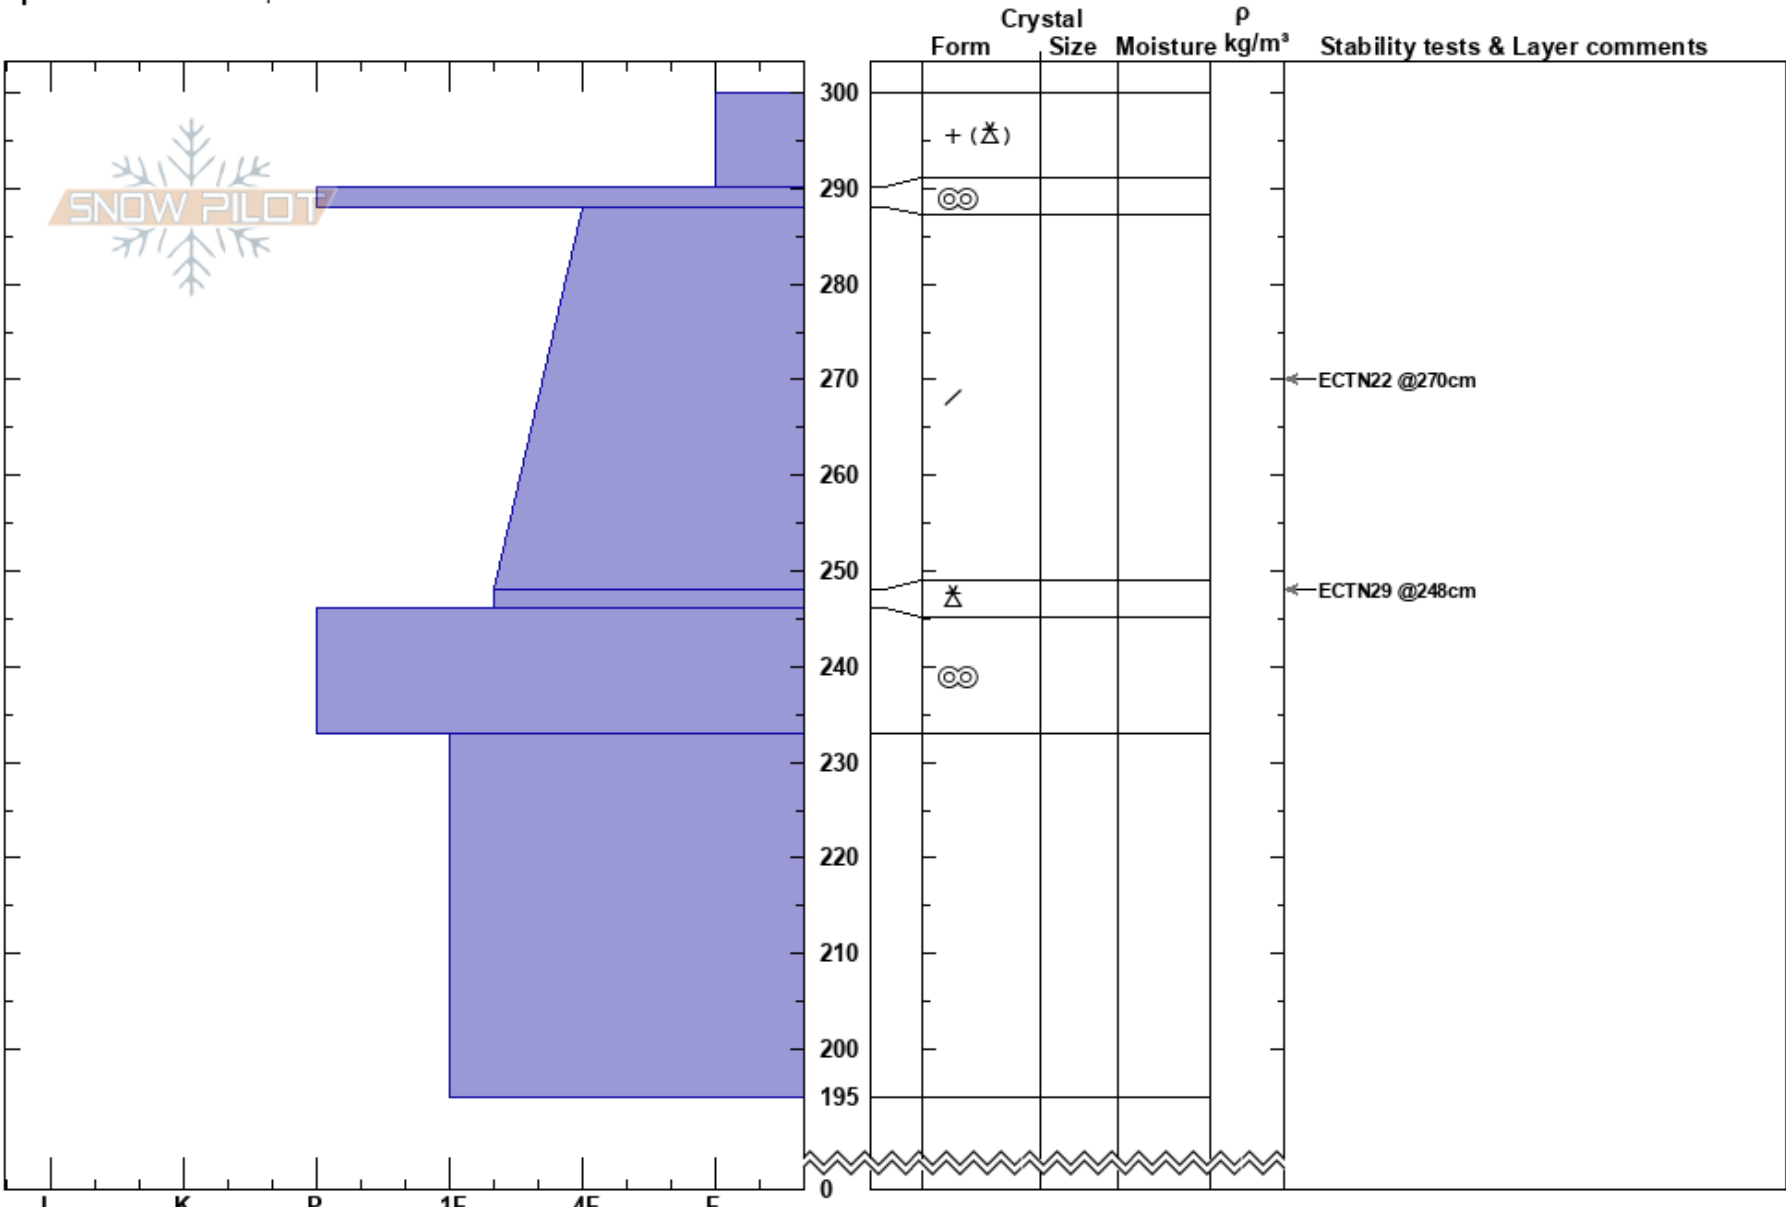

Boren Creek SW  
 San Juan Range  
 CO  
**Elevation:** 11100 ft  
**Aspect:** 228°  
**Specifics:** We skied slope

Chris Bilbrey  
 03/06/2019 - 1:00pm  
**Co-ord:**  
**Slope Angle:**  
**Wind Loading:** no

**Stability:** **HS:300** **Layer Notes:**  
**Air Temperature:** 0°C  
**Sky Cover:** OVC  
**Precipitation:** S2  
**Wind:** SW Light Breeze

Notes: