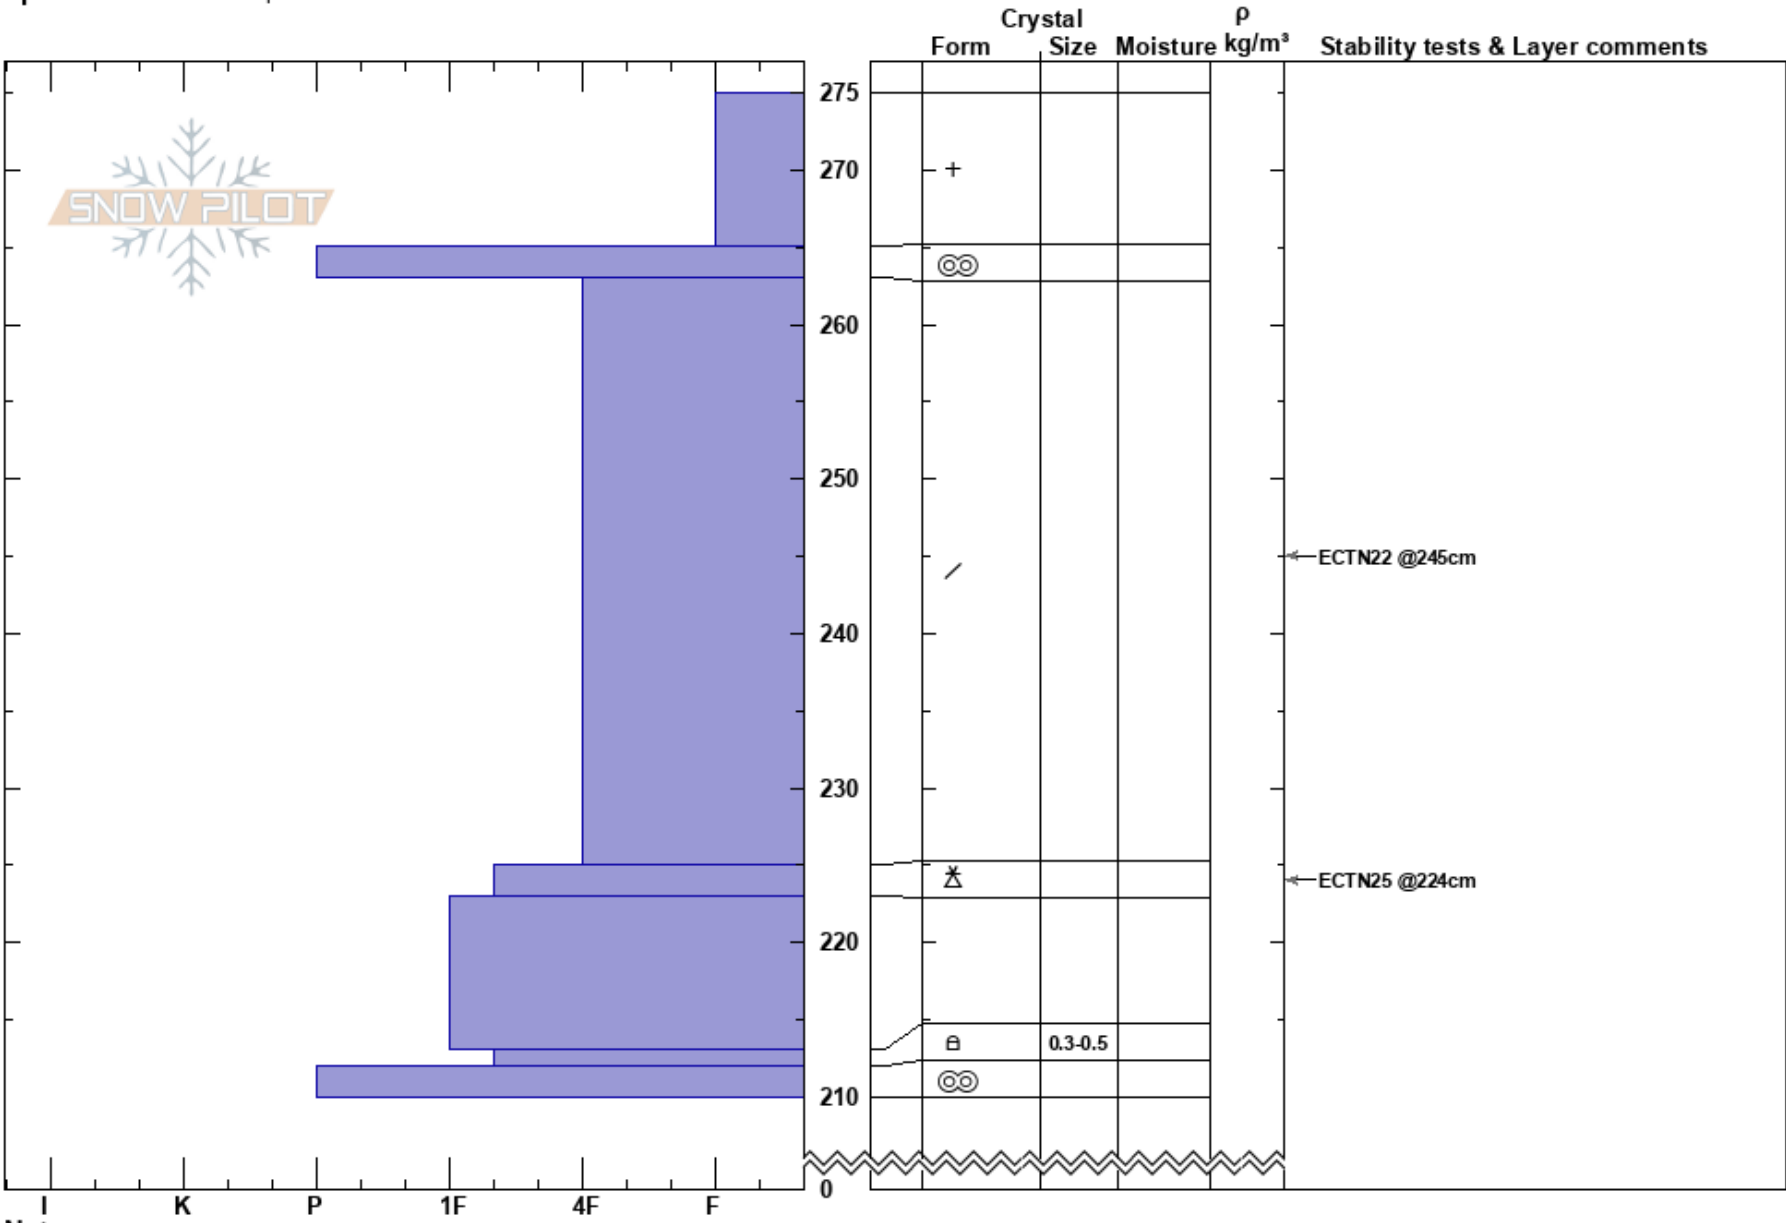

Boren Creek NE
 San Juan Range
 CO
Elevation: 10900 ft
Aspect: 60°
Specifics: We skied slope

Chris Bilbrey
 03/06/2019 - 12:00pm
Co-ord:
Slope Angle:
Wind Loading: no

Stability: **HS:275** **Layer Notes:**
Air Temperature: 0°C
Sky Cover: OVC
Precipitation: S2
Wind: SW Light Breeze