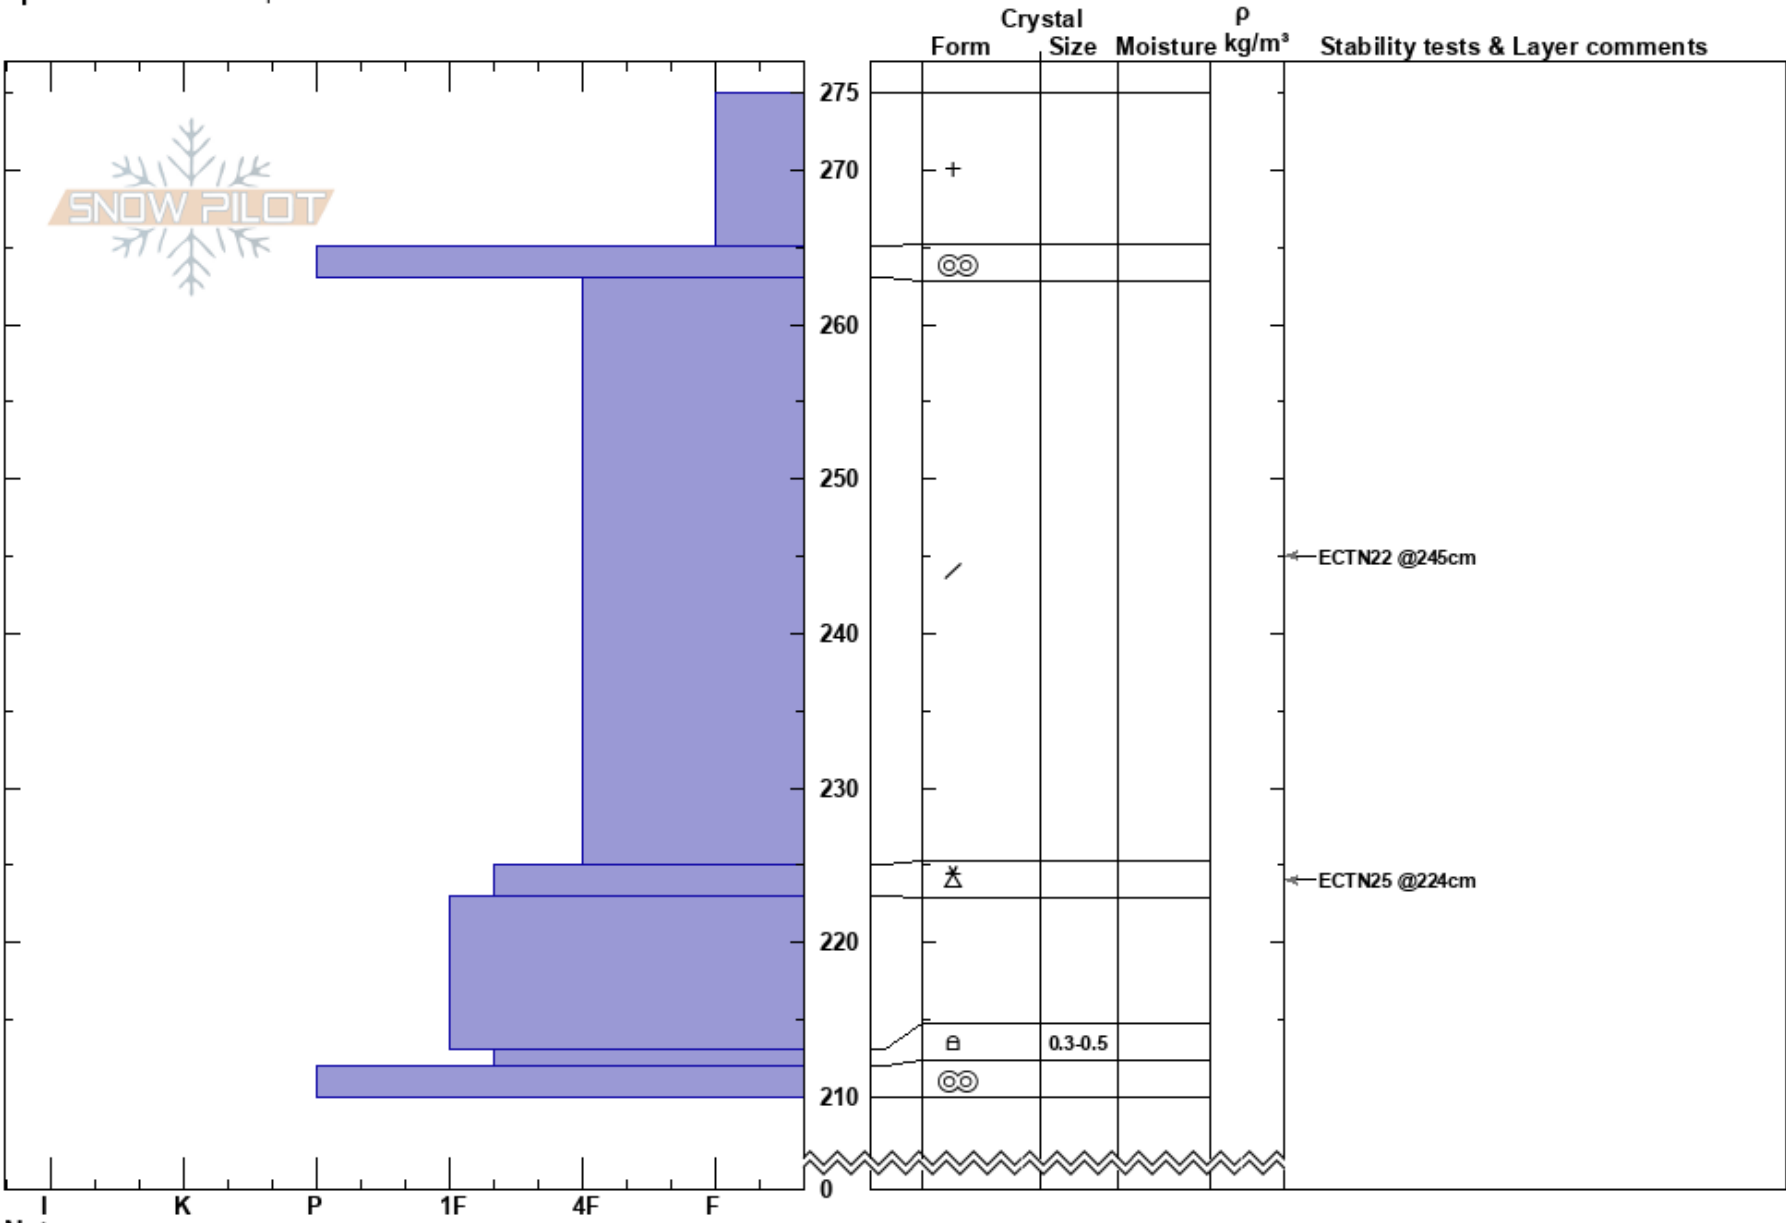

Boren Creek NE  
 San Juan Range  
 CO  
**Elevation:** 10900 ft  
**Aspect:** 60°  
**Specifics:** We skied slope

Chris Bilbrey  
 03/06/2019 - 12:00pm  
**Co-ord:**  
**Slope Angle:**  
**Wind Loading:** no

**Stability:** **HS:**275 **Layer Notes:**  
**Air Temperature:** 0°C  
**Sky Cover:** OVC  
**Precipitation:** S2  
**Wind:** SW Light Breeze

Notes: