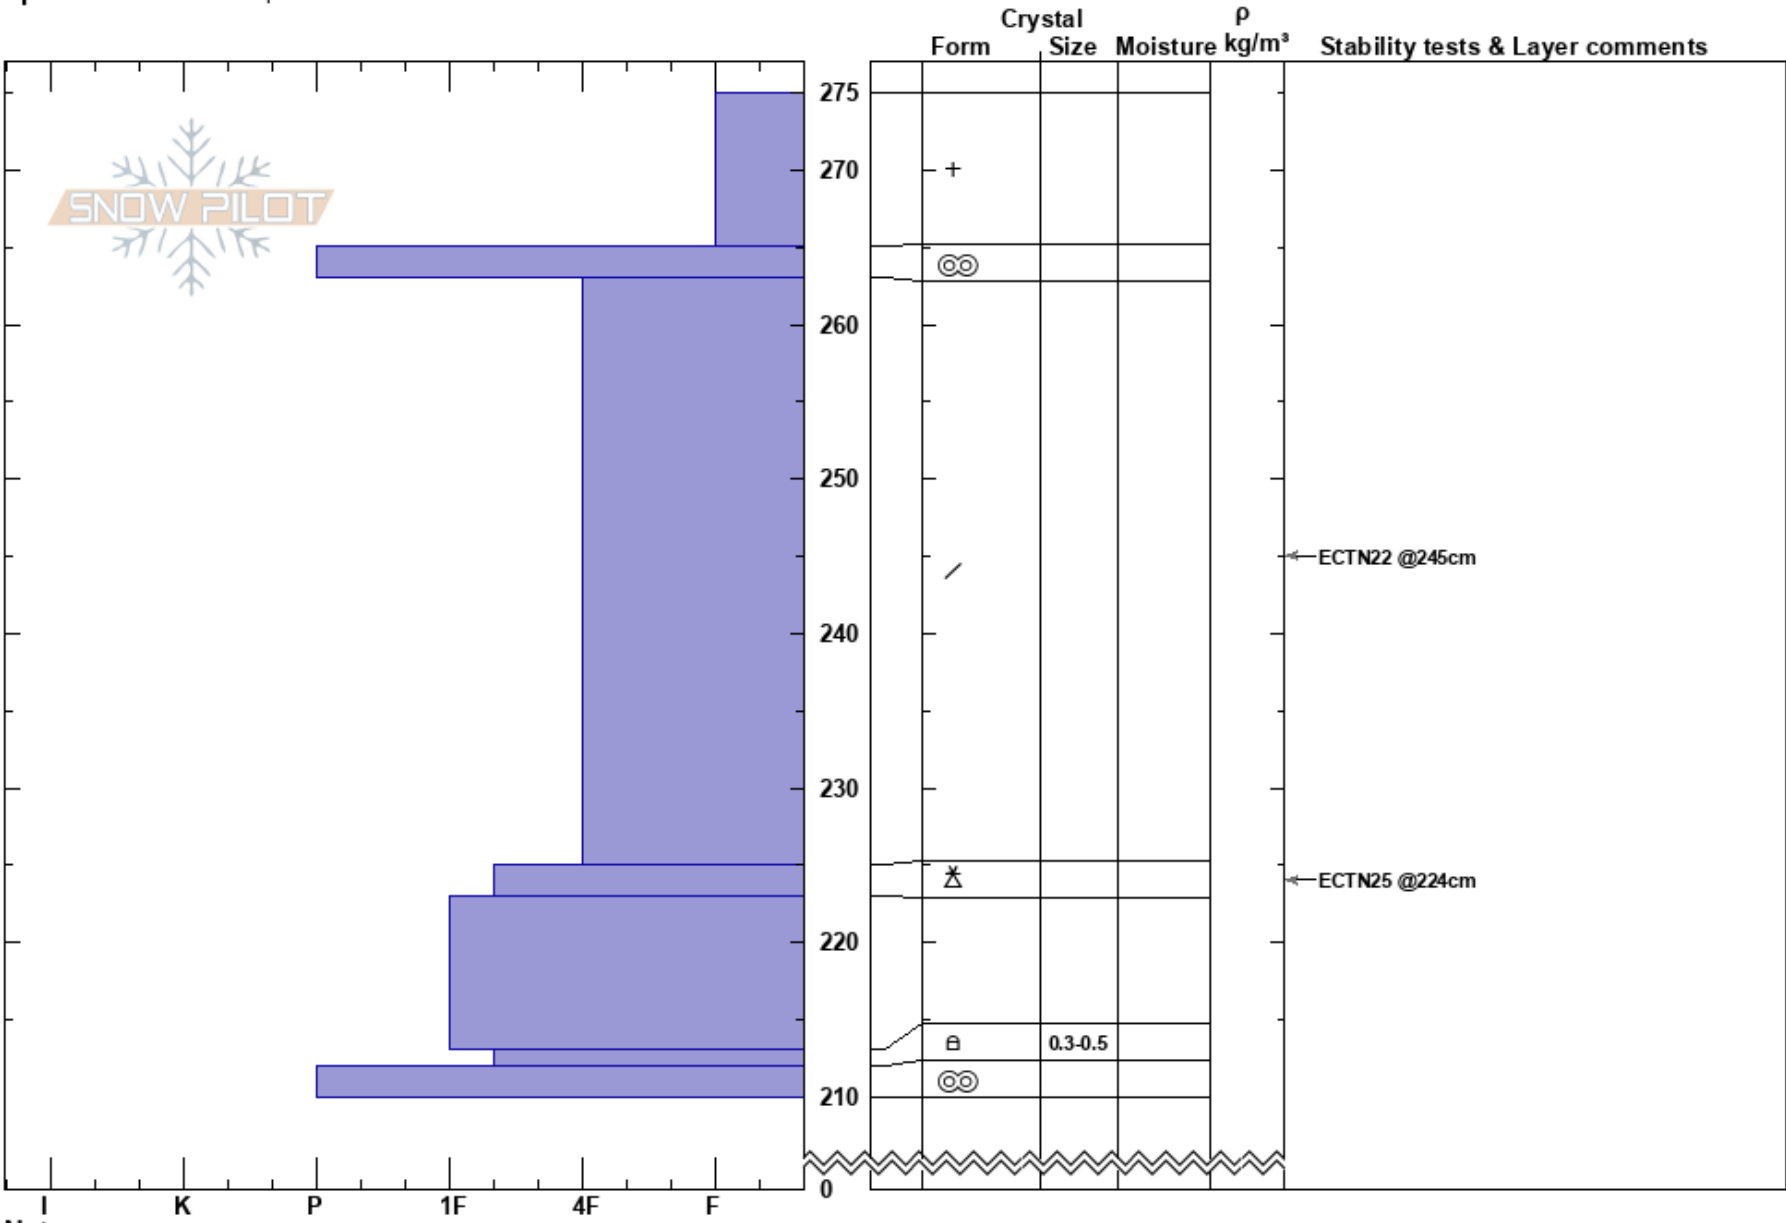

Boren Creek NE
 San Juan Range
 CO
Elevation: 10900 ft
Aspect: 60°
Specifics: We skied slope

Chris Bilbrey
 03/06/2019 - 12:00pm
Co-ord:
Slope Angle:
Wind Loading: no

Stability: **HS:**275 **Layer Notes:**
Air Temperature: 0°C
Sky Cover: OVC
Precipitation: S2
Wind: SW Light Breeze