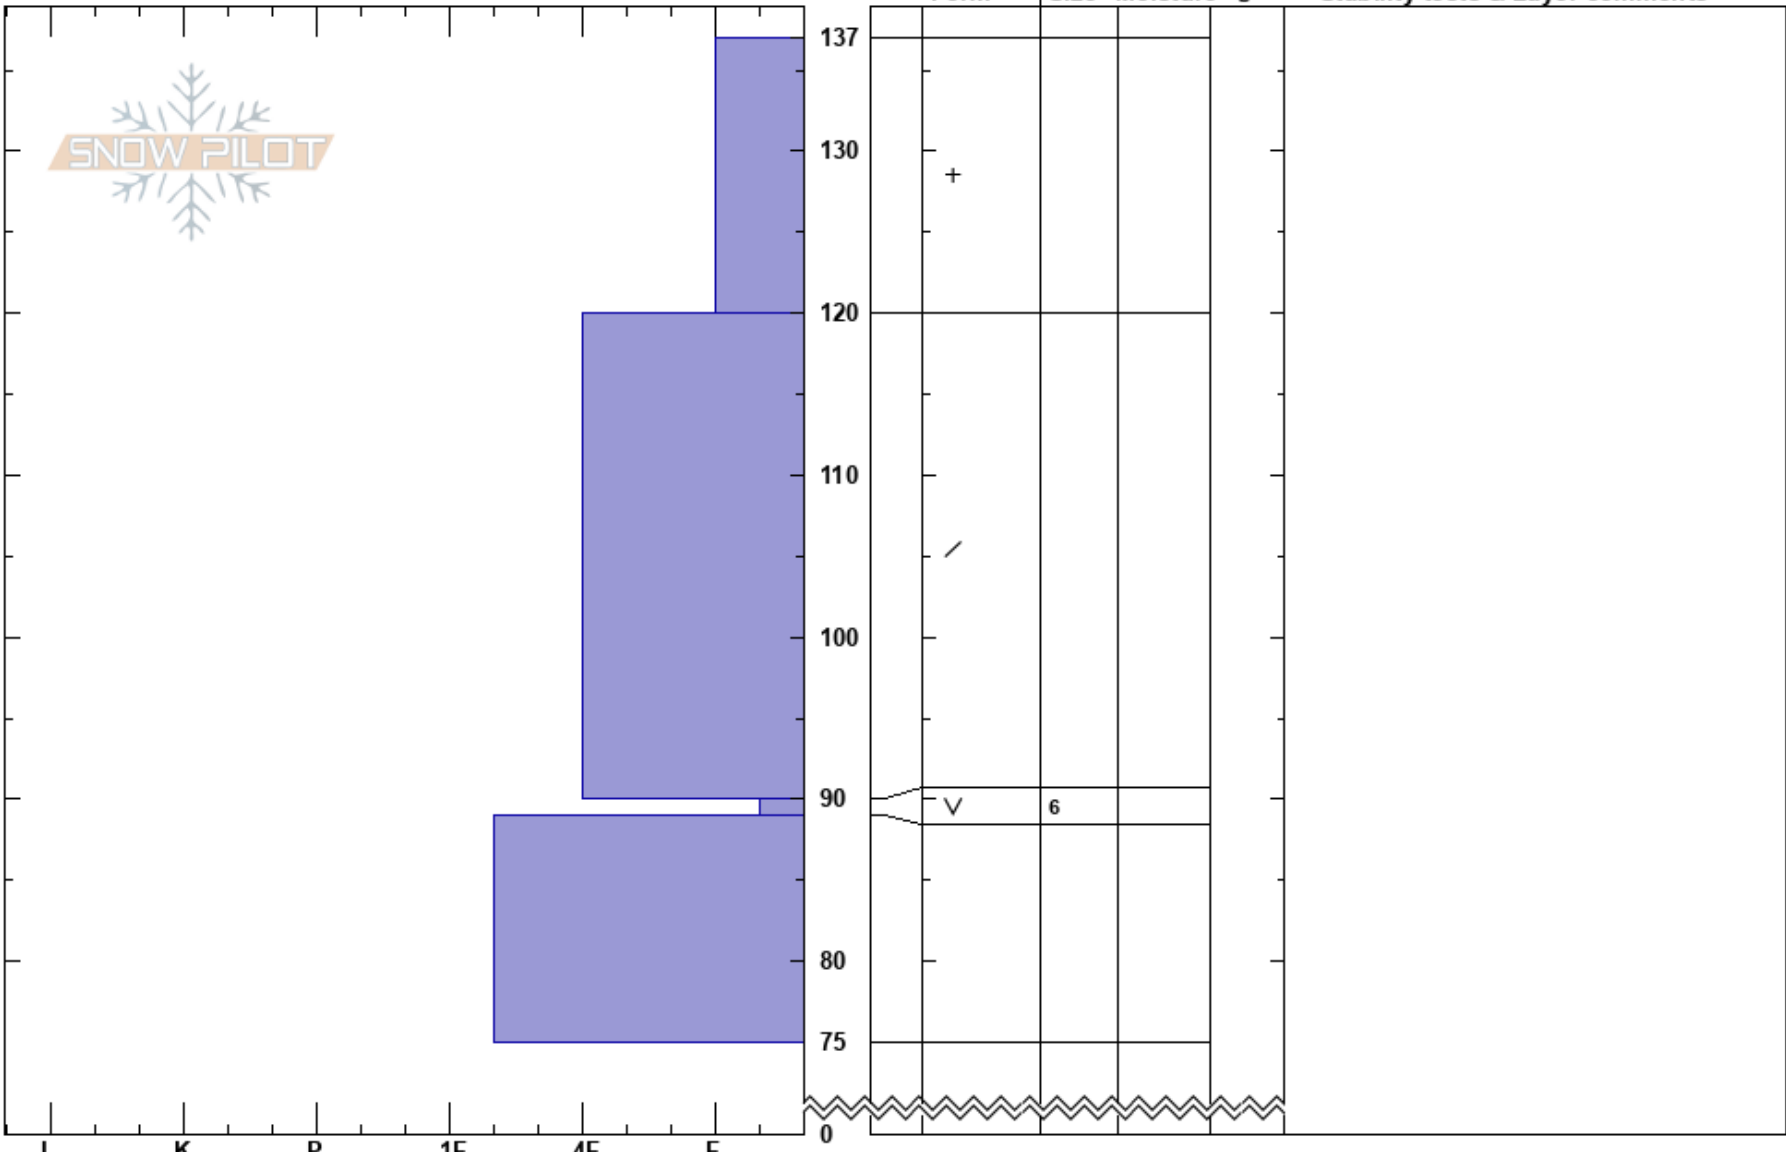

Summit Park  
Central Wasatch  
UT  
Elevation: 8000 ft  
Aspect: 60°  
Specifics:

Andrew Paradis  
01/28/2017 - 10:30am  
Co-ord:  
Slope Angle: 32°  
Wind Loading:

Stability:  
Air Temperature:  
Sky Cover:  
Precipitation: NO  
Wind:

HS:137  
Layer Notes:  
90-89cm: Problematic layer

Notes: