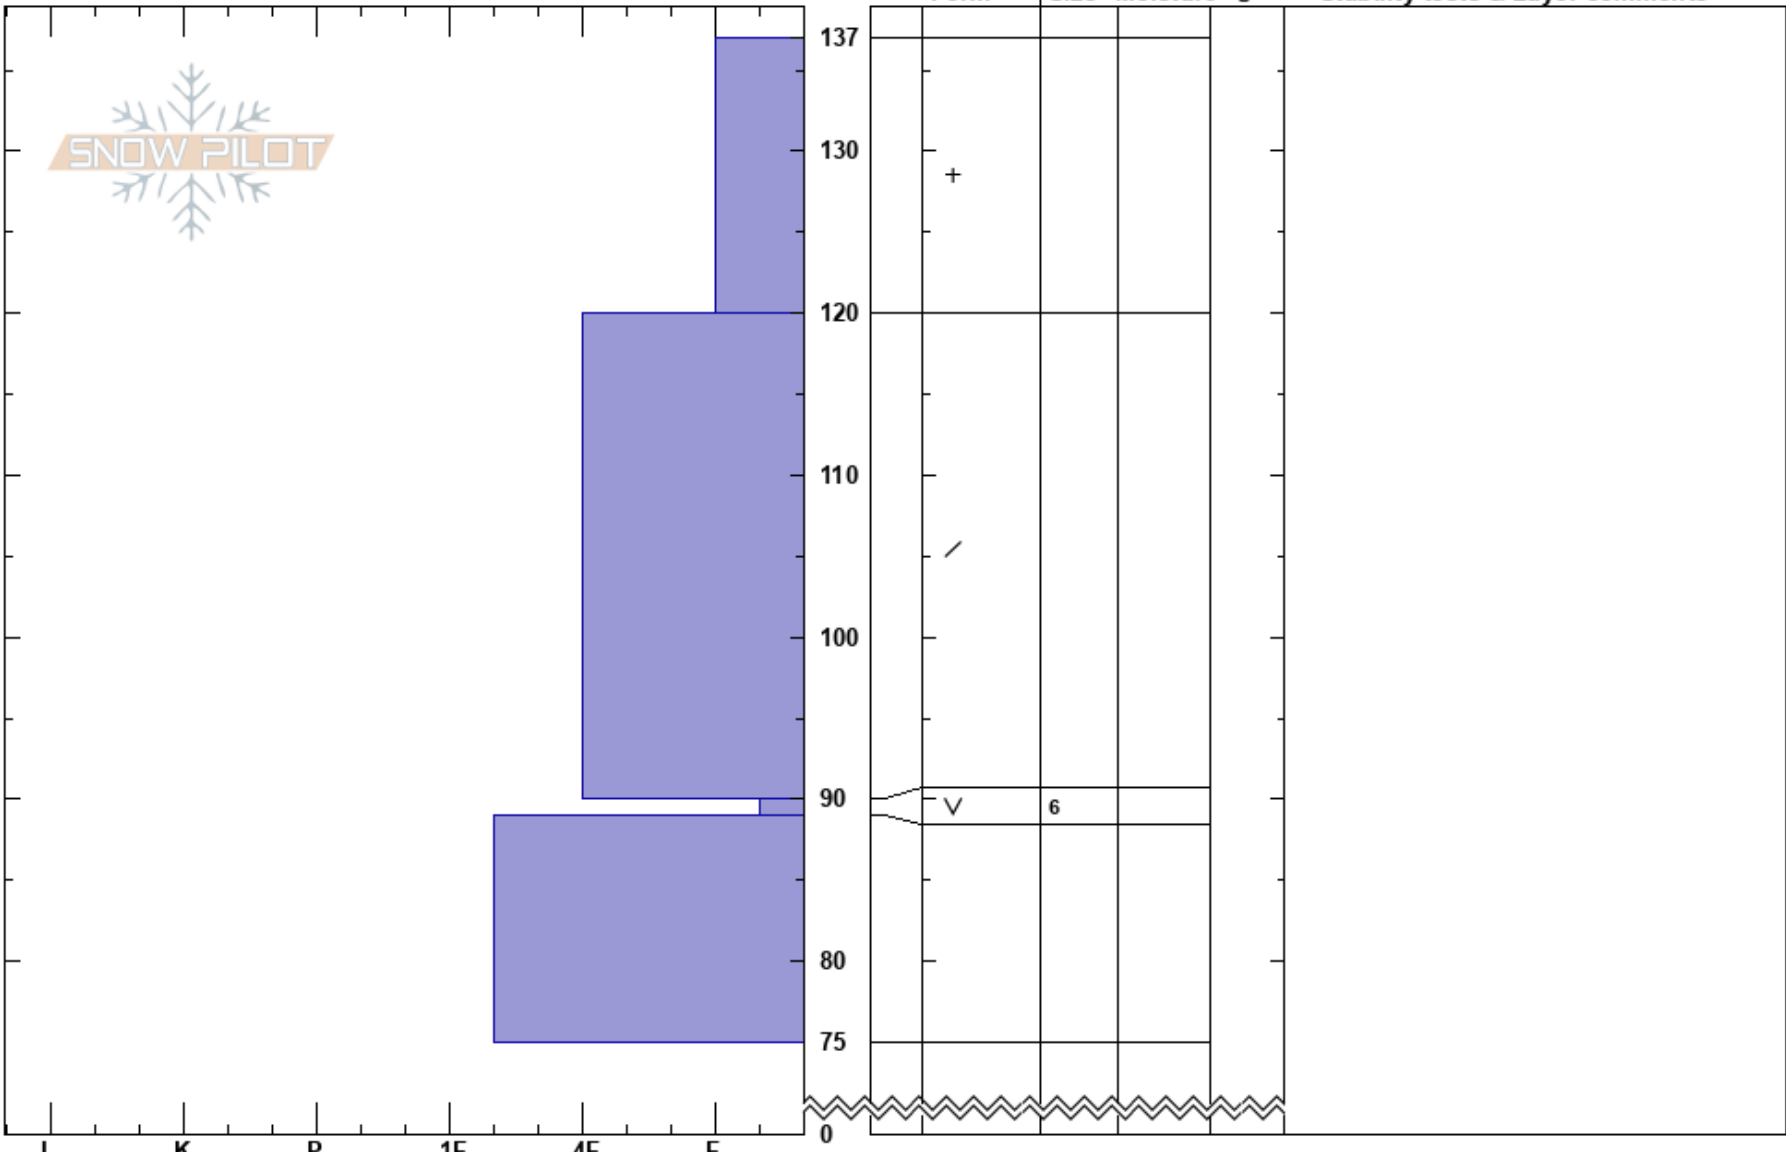

Summit Park
Central Wasatch
UT
Elevation: 8000 ft
Aspect: 60°
Specifics:

Andrew Paradis
01/28/2017 - 10:30am
Co-ord:
Slope Angle: 32°
Wind Loading:

Stability:
Air Temperature:
Sky Cover:
Precipitation: NO
Wind:

HS:137
Layer Notes:
90-89cm: Problematic layer

Notes: