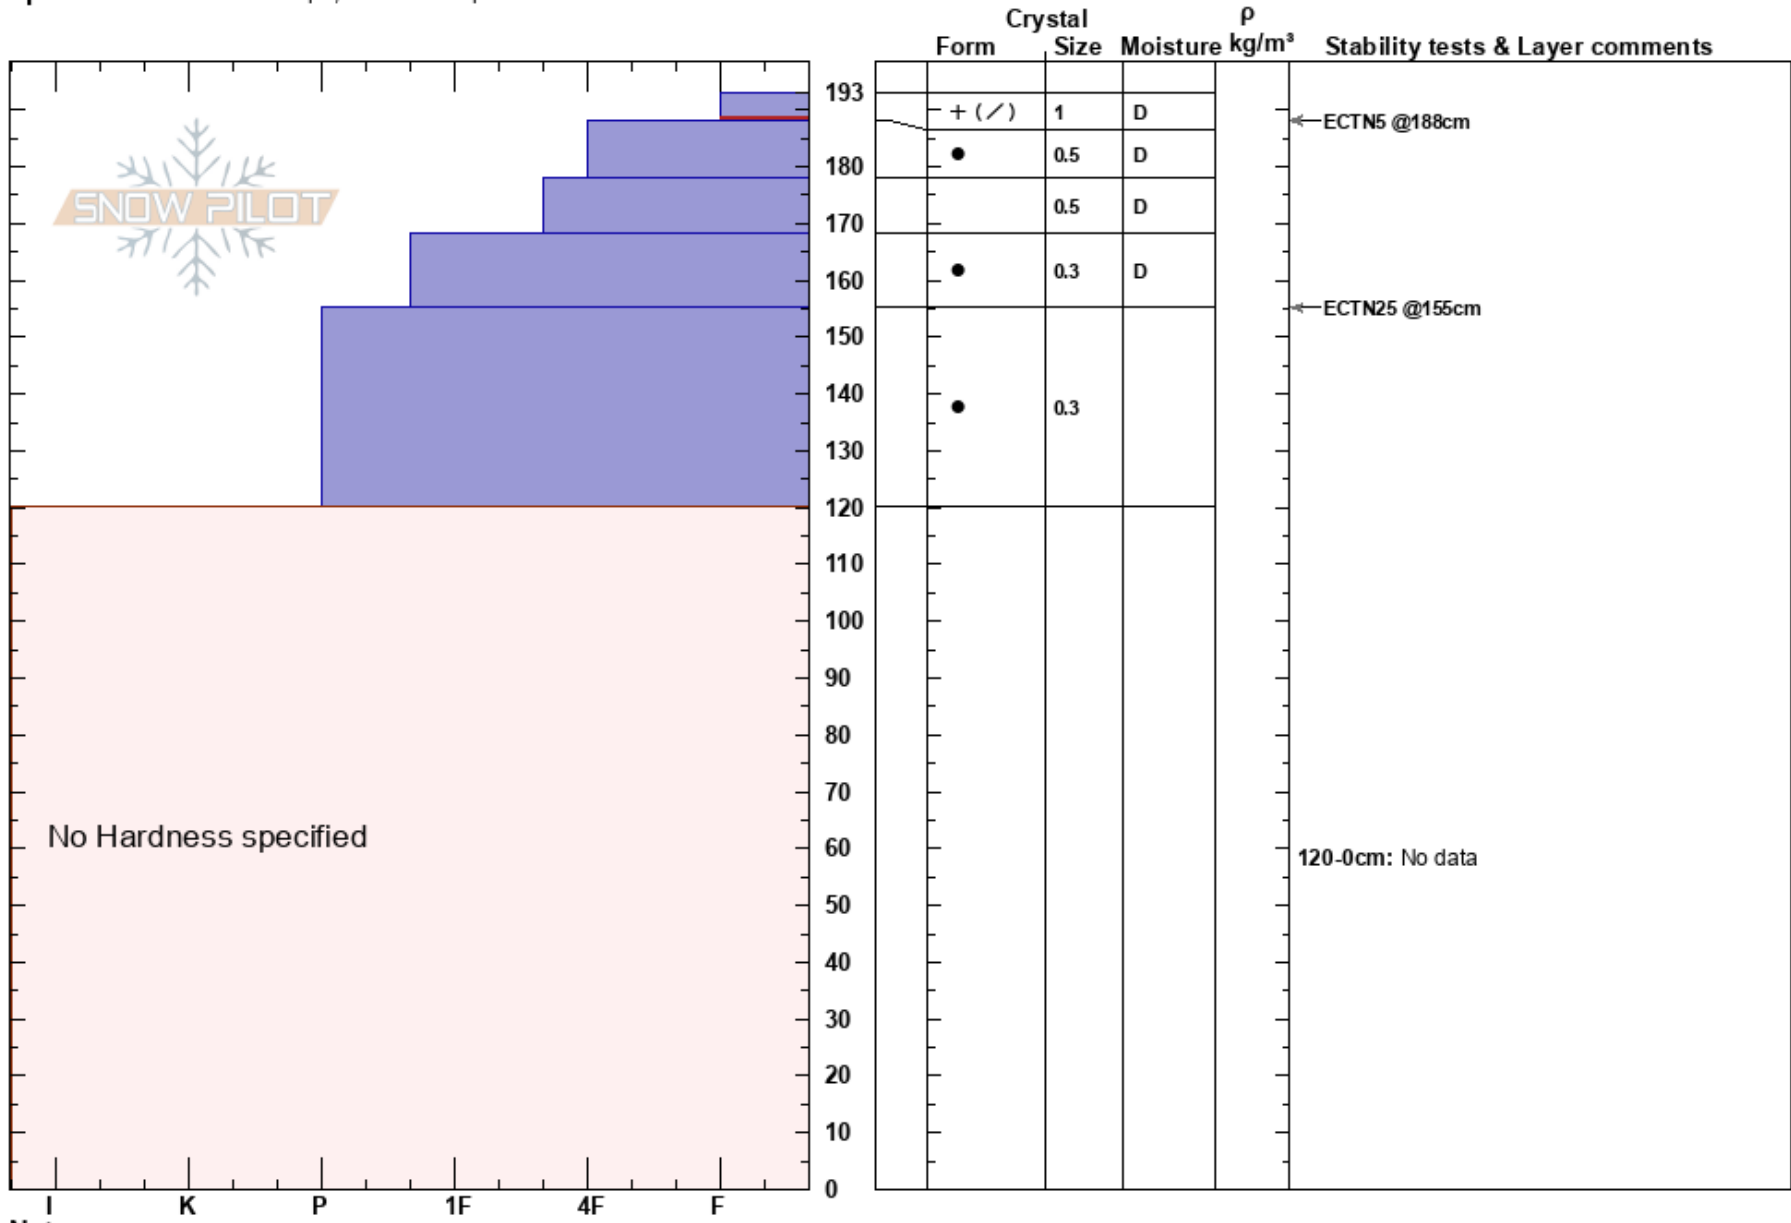

Bacon Rind UpperMeadow Karl Birkeland  
 Madison Range-S 03/06/2019 - 11:30am  
 MT Co-ord: 44.96104N, -111.10022W  
 Elevation: 2740 m Slope Angle: 22°  
 Aspect: 80° Wind Loading: no  
 Specifics: Ski tracks on slope; We skied slope

Stability: Very Good HS: 193  
 Air Temperature: 193-188cm: Problematic layer  
 Sky Cover: OVC 120-0cm: No data  
 Precipitation: S-1  
 Wind: Calm

Notes: Looked in several different places and never saw any buried SH. Snowpit was quite stable...snowpack is looking good!