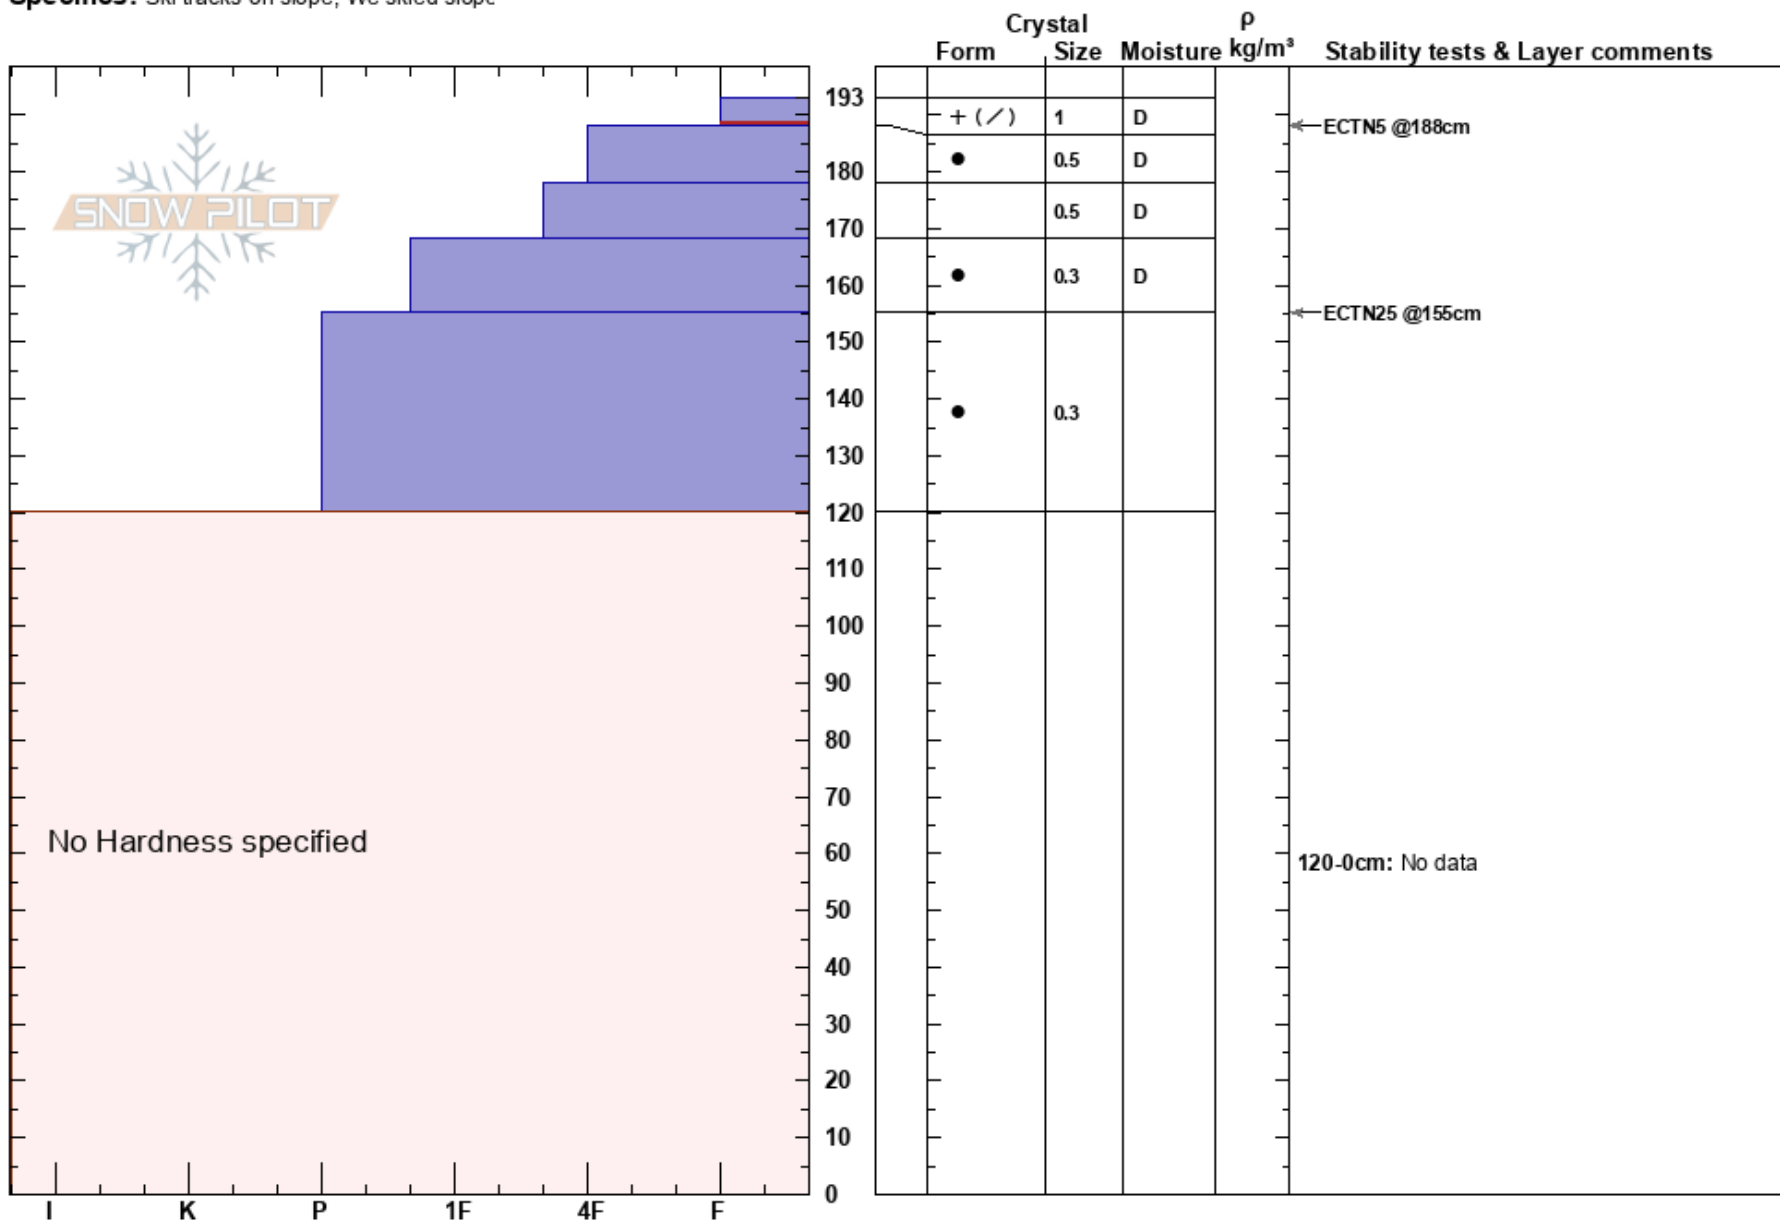

Bacon Rind UpperMeadow Karl Birkeland
 Madison Range-S 03/06/2019 - 11:30am
 MT Co-ord: 44.96104N, -111.10022W
 Elevation: 2740 m Slope Angle: 22°
 Aspect: 80° Wind Loading: no
 Specifics: Ski tracks on slope; We skied slope

Stability: Very Good HS: 193
 Air Temperature: 193-188cm: Problematic layer
 Sky Cover: OVC 120-0cm: No data
 Precipitation: S-1
 Wind: Calm

Notes: Looked in several different places and never saw any buried SH. Snowpit was quite stable...snowpack is looking good!