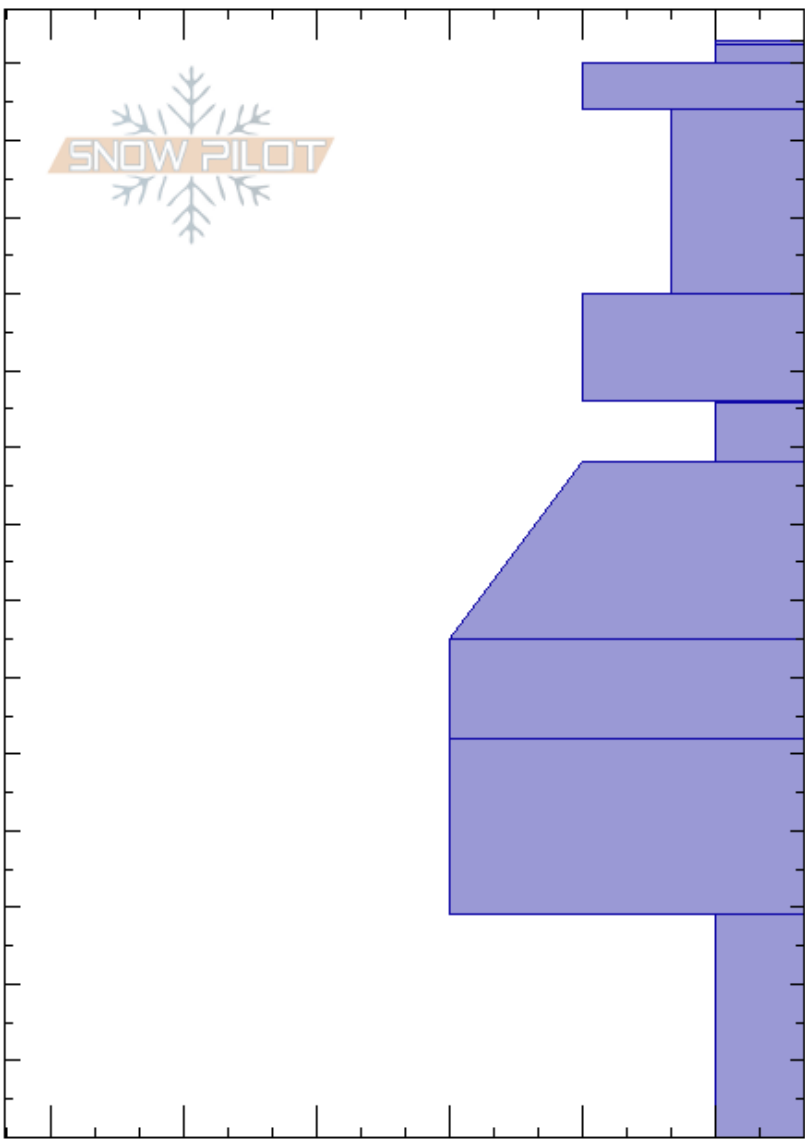

Wisherd 03/06/19
 Rattlesnake Mtns
 MT
 Elevation: 6597 ft
 Aspect: 95°
 Specifics:

Travis Craft
 03/06/2019 - 11:00pm
 Co-ord: 46.91755N, -113.77620W
 Slope Angle: 20°
 Wind Loading: previous

Stability: Good HS:143
 Air Temperature: -7°C
 Sky Cover: OVC
 Precipitation: S-1
 Wind: NE Moderate
 Layer Notes:
 134-110cm:Problematic layer

Height (cm)	Crystal		Moisture	ρ kg/m ³	Stability tests & Layer comments
	Form	Size			
143					
140	/				
130	/				← ECTP10 @129cm
120	/ (□)				
110	⊖				
100	∨	2			← ECTP26 @95.9cm
90	□	3			
80	•				
70					
60	⊖				
50					
40	⊖				
30					
20	^				
10					
0					