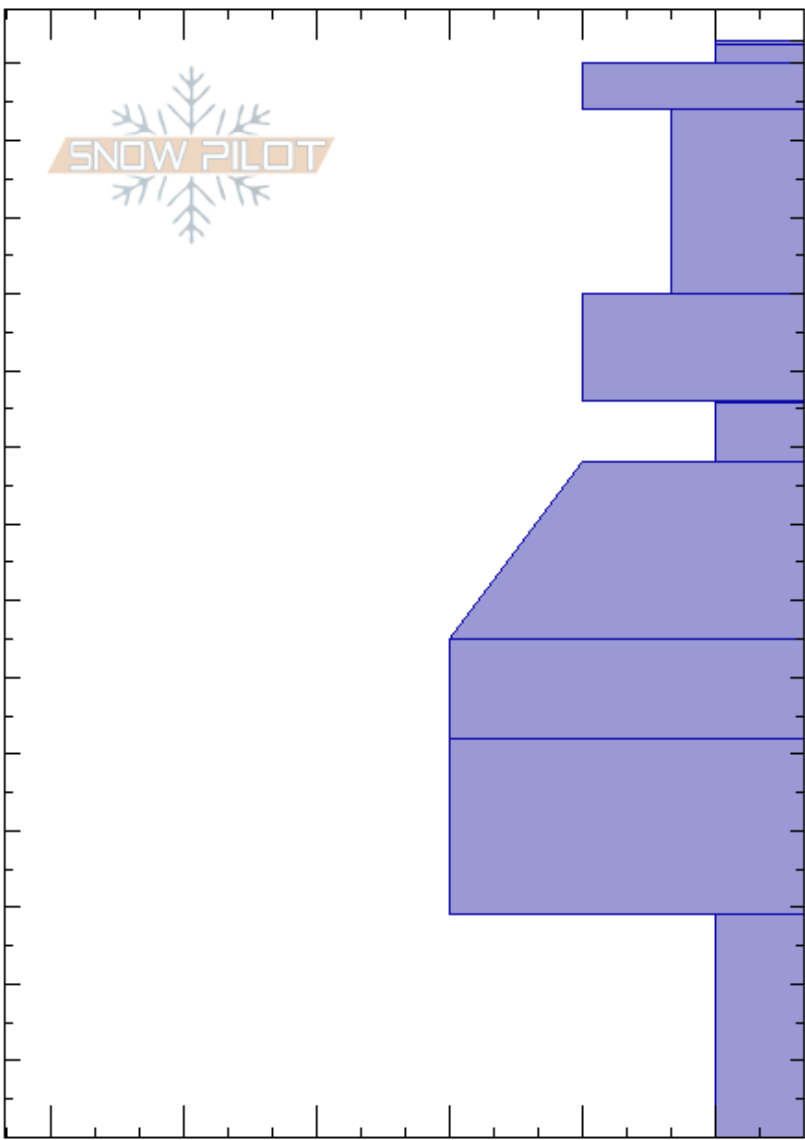

Wisherd 03/06/19  
 Rattlesnake Mtns  
 MT  
 Elevation: 6597 ft  
 Aspect: 95°  
 Specifics:

Travis Craft  
 03/06/2019 - 11:00pm  
 Co-ord: 46.91755N, -113.77620W  
 Slope Angle: 20°  
 Wind Loading: previous

Stability: Good HS:143  
 Air Temperature: -7°C  
 Sky Cover: OVC  
 Precipitation: S-1  
 Wind: NE Moderate  
 Layer Notes:  
 134-110cm: Problematic layer

Height (cm)	Crystal		Moisture	$\rho$ kg/m <sup>3</sup>	Stability tests & Layer comments
	Form	Size			
143					
140	/				
130	/				← ECTP10 @129cm
120	/ (□)				
110	⊖				
100	∨	2			← ECTP26 @95.9cm
90	□	3			
80	•				
70					
60	⊖				
50					
40	⊖				
30					
20	^				
10					
0					