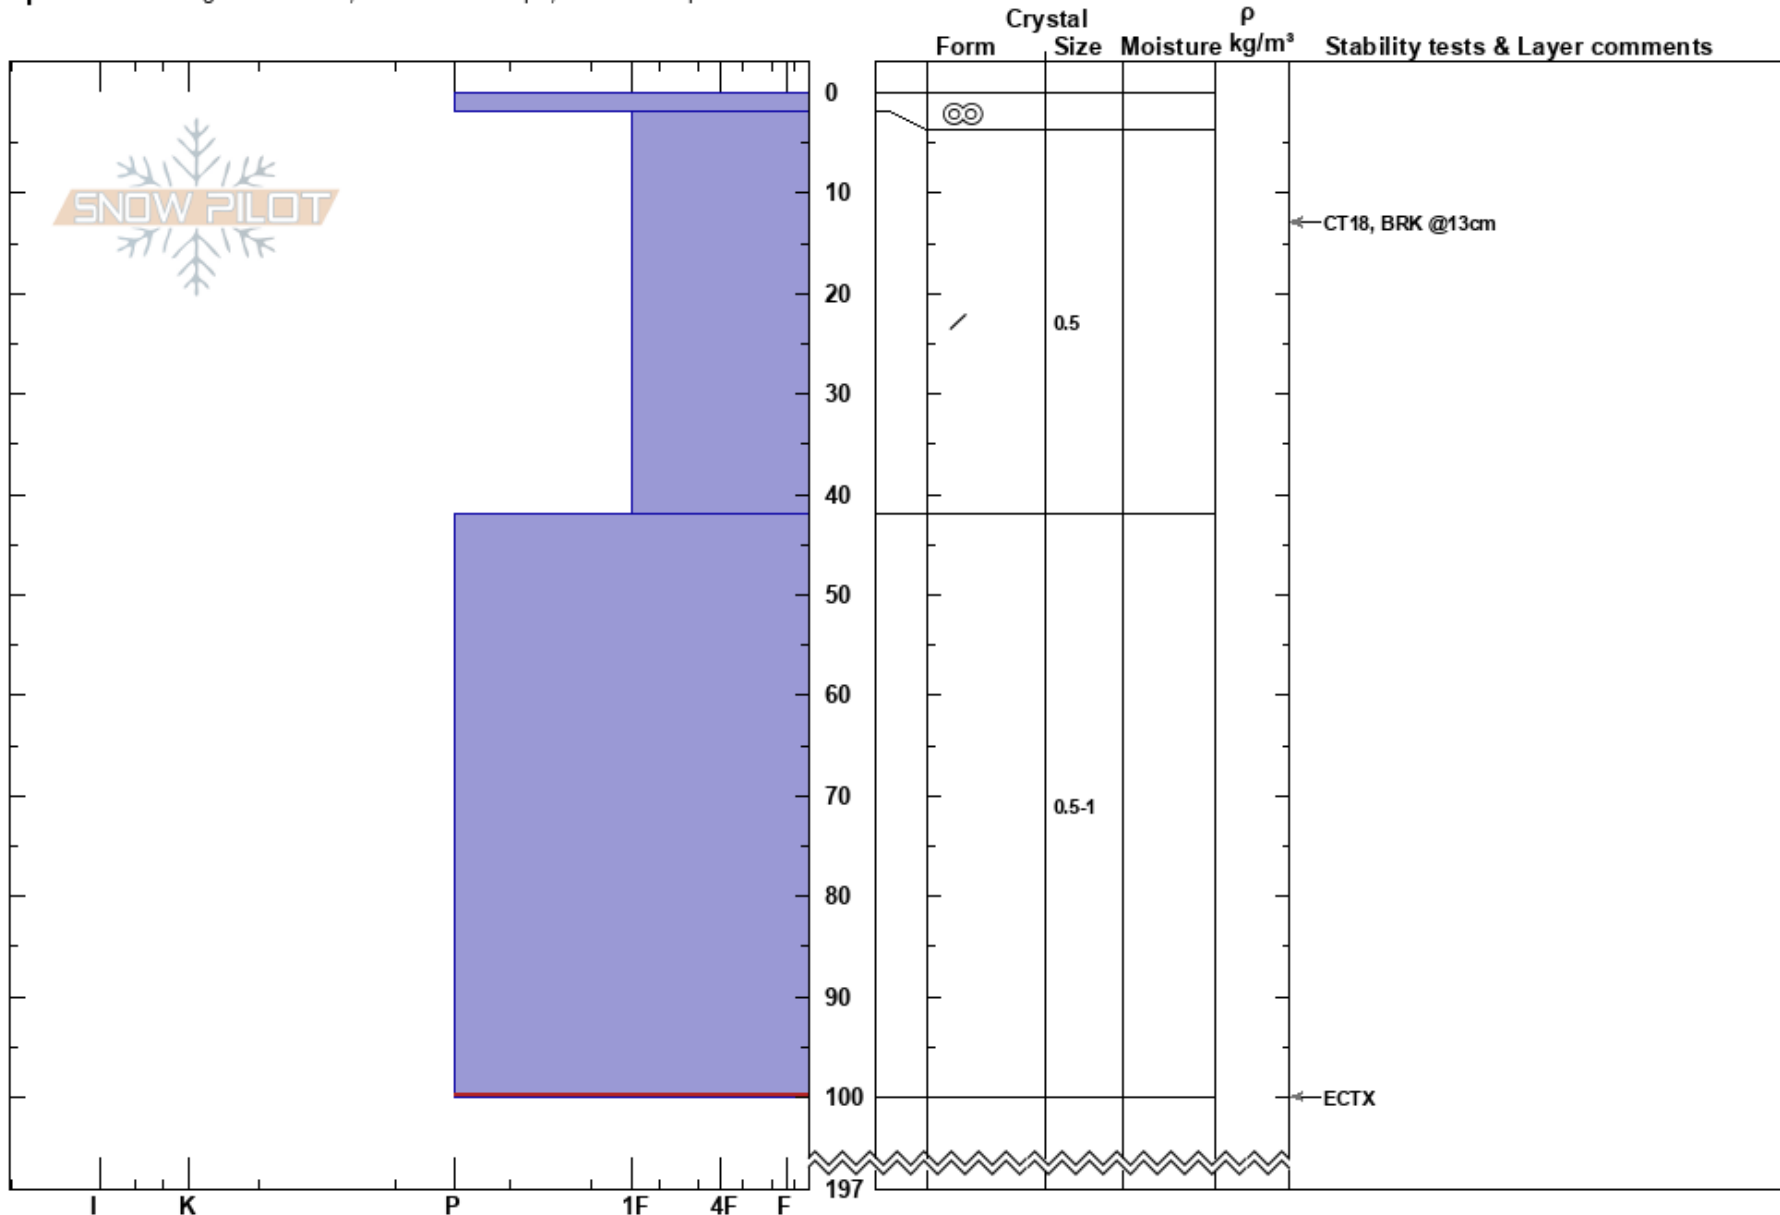

Haavy's Fan  
 Canadian Rockies  
 AB  
 Elevation: 1950 m  
 Aspect: S

Ben Yeager  
 06/03/2019 - 09:30  
 Co-ord: 49.30427N, -114.43862W  
 Slope Angle: 35°  
 Wind Loading: no

Stability: **HS:197**  
 Air Temperature: **PF:3** 42-100cm:Problematic layer  
 Sky Cover: BKN  
 Precipitation: NO  
 Wind: Calm

Specifics: Pit dug in a Ski Area; Ski tracks on slope; We skied slope

Notes: Testing two most recent windsl in reverse lee. Haavy's Fan, skiers left.