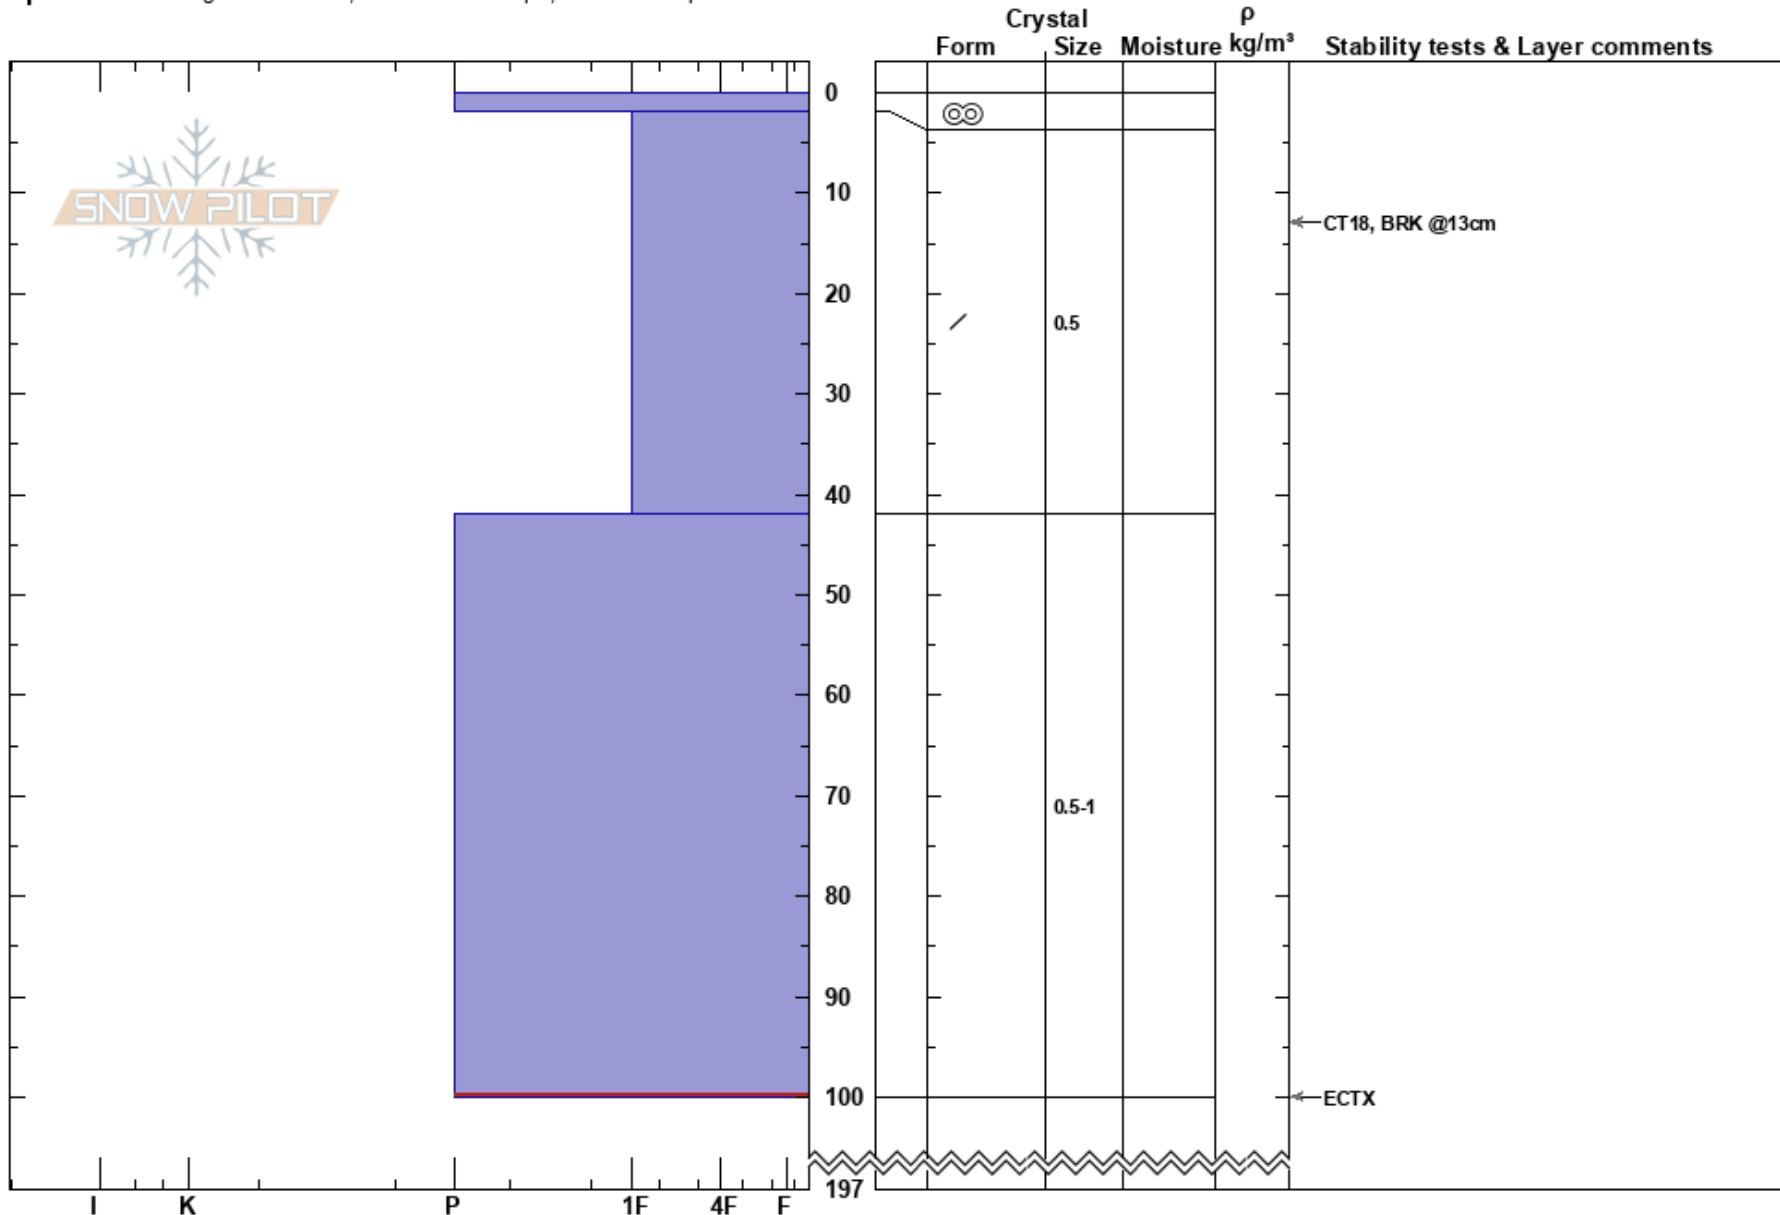

Haavy's Fan
 Canadian Rockies
 AB
 Elevation: 1950 m
 Aspect: S

Ben Yeager
 06/03/2019 - 09:30
 Co-ord: 49.30427N, -114.43862W
 Slope Angle: 35°
 Wind Loading: no

Stability: HS:197
 Air Temperature: PF:3 42-100cm:Problematic layer
 Sky Cover: BKN
 Precipitation: NO
 Wind: Calm

Specifics: Pit dug in a Ski Area; Ski tracks on slope; We skied slope

Notes: Testing two most recent windsl in reverse lee. Haavy's Fan, skiers left.