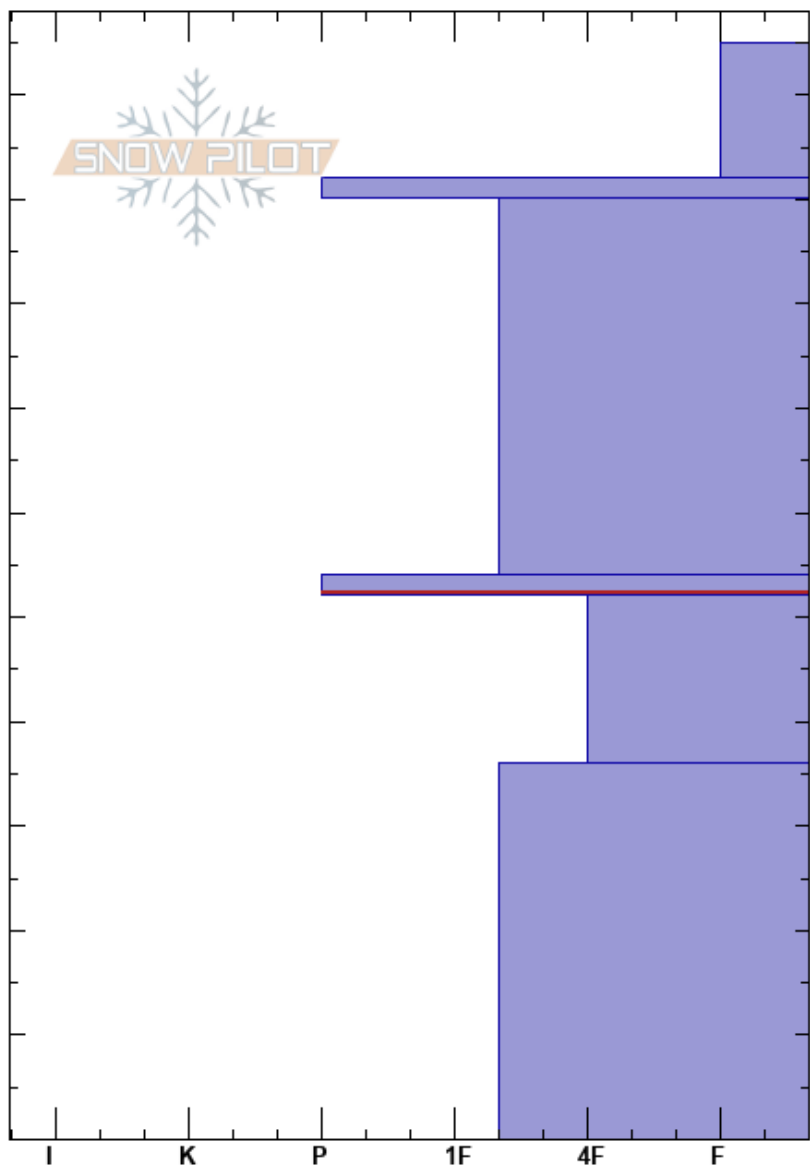

Beehive Basin
 Madison Range-N
 MT
 Elevation: 9100 ft
 Aspect: SW
 Specifics:

Mark Taylor
 01/28/2017 - 11:33am
 Co-ord: 45.30690N, -111.38550W
 Slope Angle: 25°
 Wind Loading: no

Stability:
 Air Temperature:
 Sky Cover: CLR
 Precipitation: NO
 Wind: N Light Breeze

HS:105
 Layer Notes:
 54-52cm: Problematic layer

Height (cm)	Crystal		ρ kg/m ³	Stability tests & Layer comments
	Form	Size		
105				
100	/		D	
90	■			
70	●			
54	■			
40	^			
20	^			
0				

← CT14, Q3 @36cm

← ECTX

Notes: Dug on the east ridge of Beehive Basin