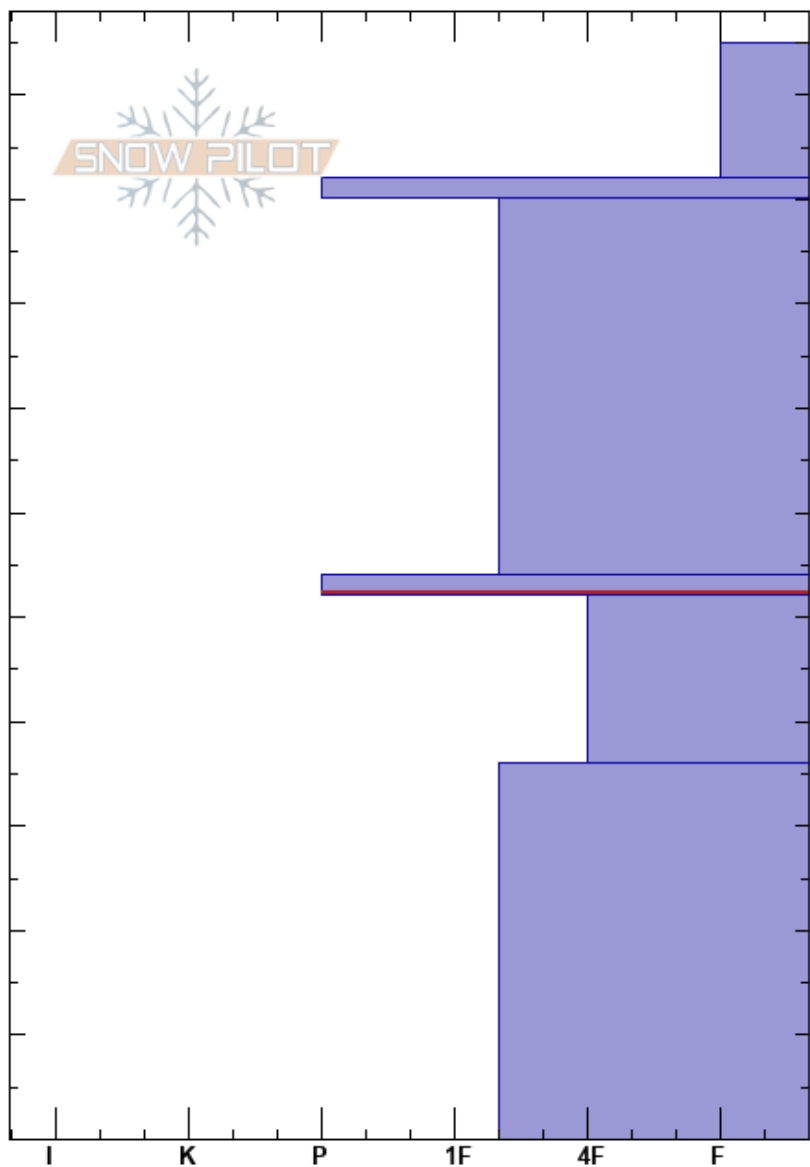

Beehive Basin  
 Madison Range-N  
 MT  
 Elevation: 9100 ft  
 Aspect: SW  
 Specifics:

Mark Taylor  
 01/28/2017 - 11:33am  
 Co-ord: 45.30690N, -111.38550W  
 Slope Angle: 25°  
 Wind Loading: no

Stability:  
 Air Temperature:  
 Sky Cover: CLR  
 Precipitation: NO  
 Wind: N Light Breeze

HS:105  
 Layer Notes:  
 54-52cm: Problematic layer

Height (cm)	Crystal		Moisture	$\rho$ kg/m <sup>3</sup>	Stability tests & Layer comments
	Form	Size			
105					
100	/		D		
91	■				
72	●				
54	■				
43	^				
36					← CT14, Q3 @36cm
18	^				
0					← ECTX

Notes: Dug on the east ridge of Beehive Basin