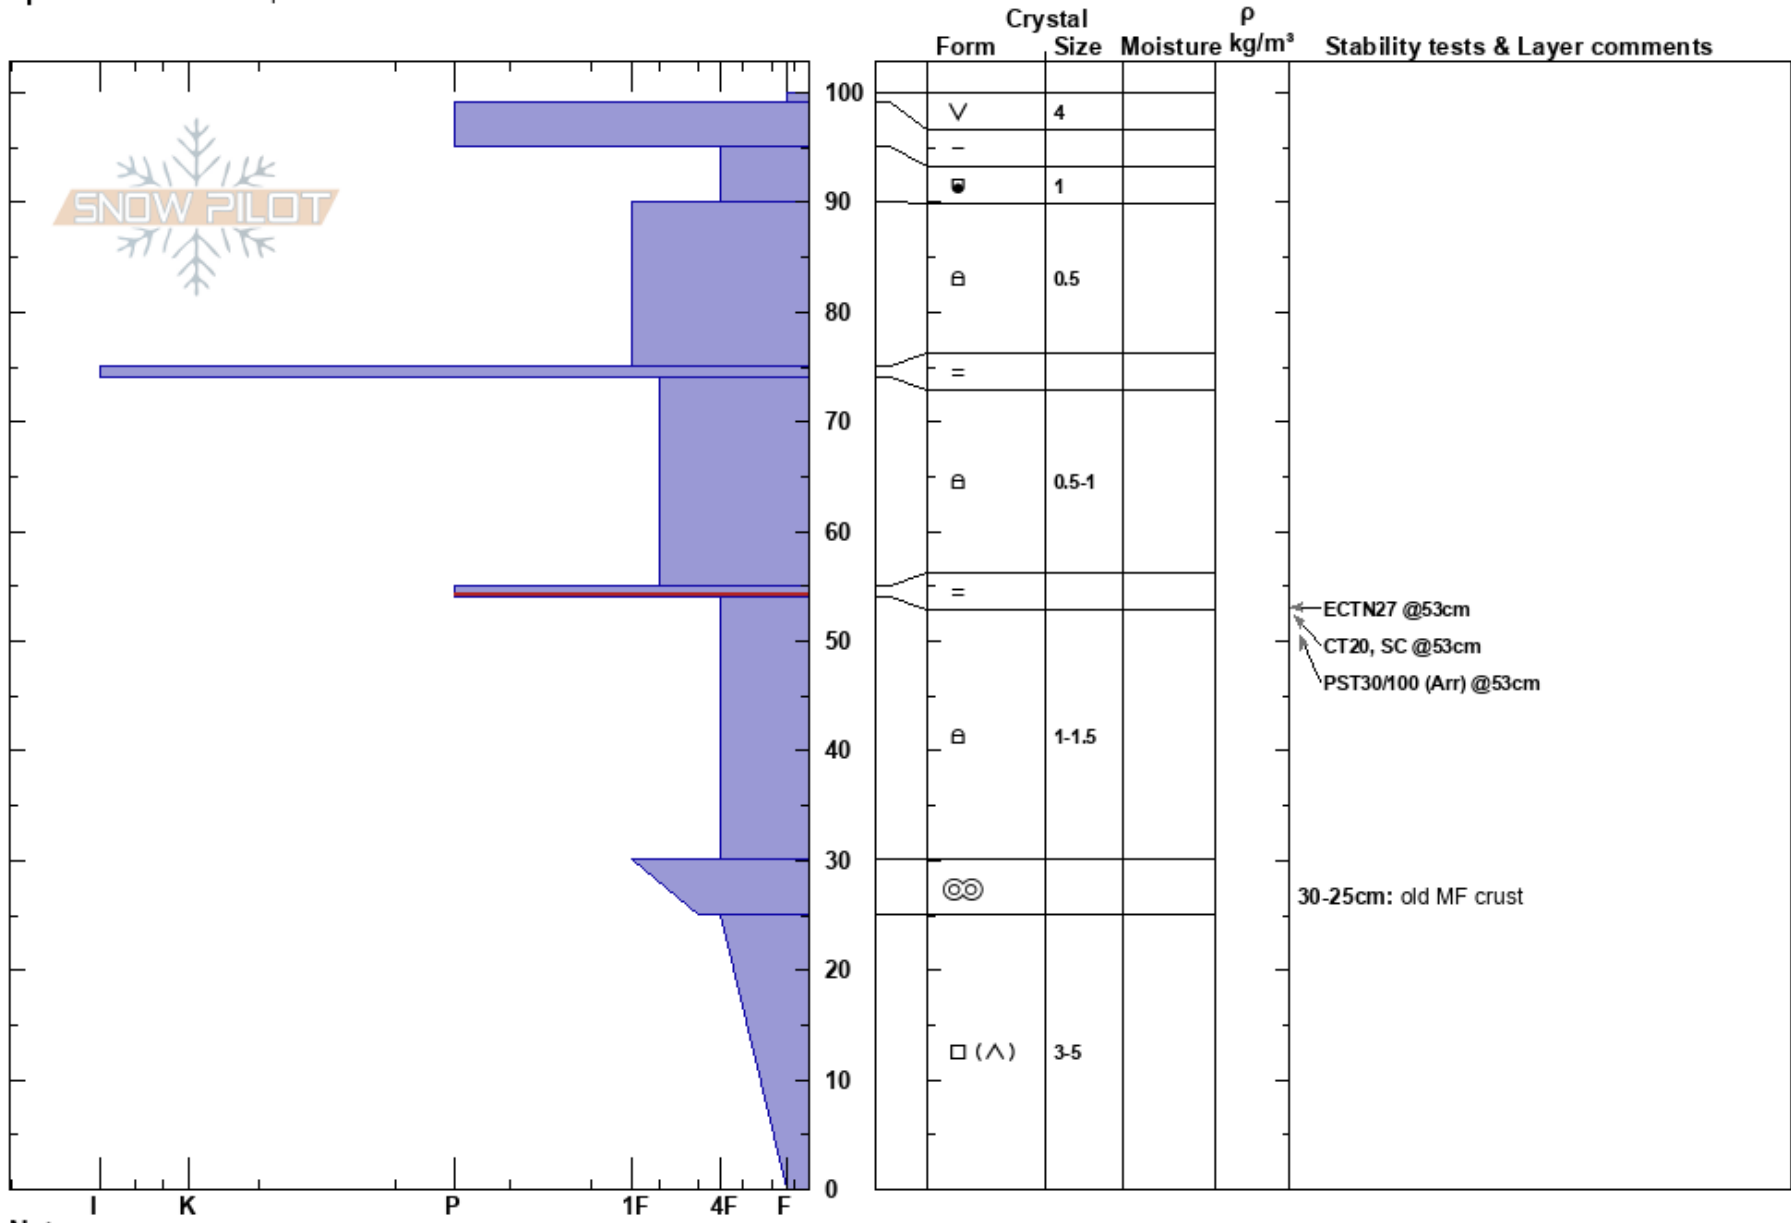

Presidents Ridge
 Talkeetna Mountains
 AK
 Elevation: 3500 ft
 Aspect: SE
 Specifics: We skied slope

Allie Barker
 03/05/2019 - 2:00pm
 Co-ord: 61.77964N, -149.23238W
 Slope Angle: 32°
 Wind Loading:

Stability: Good
 Air Temperature: 1.4°C
 Sky Cover: SCT
 Precipitation: NO
 Wind: Calm
 HS:100
 PF:20
 PS: 10
 55-54cm: Problematic layer
 30-25cm: old MF crust