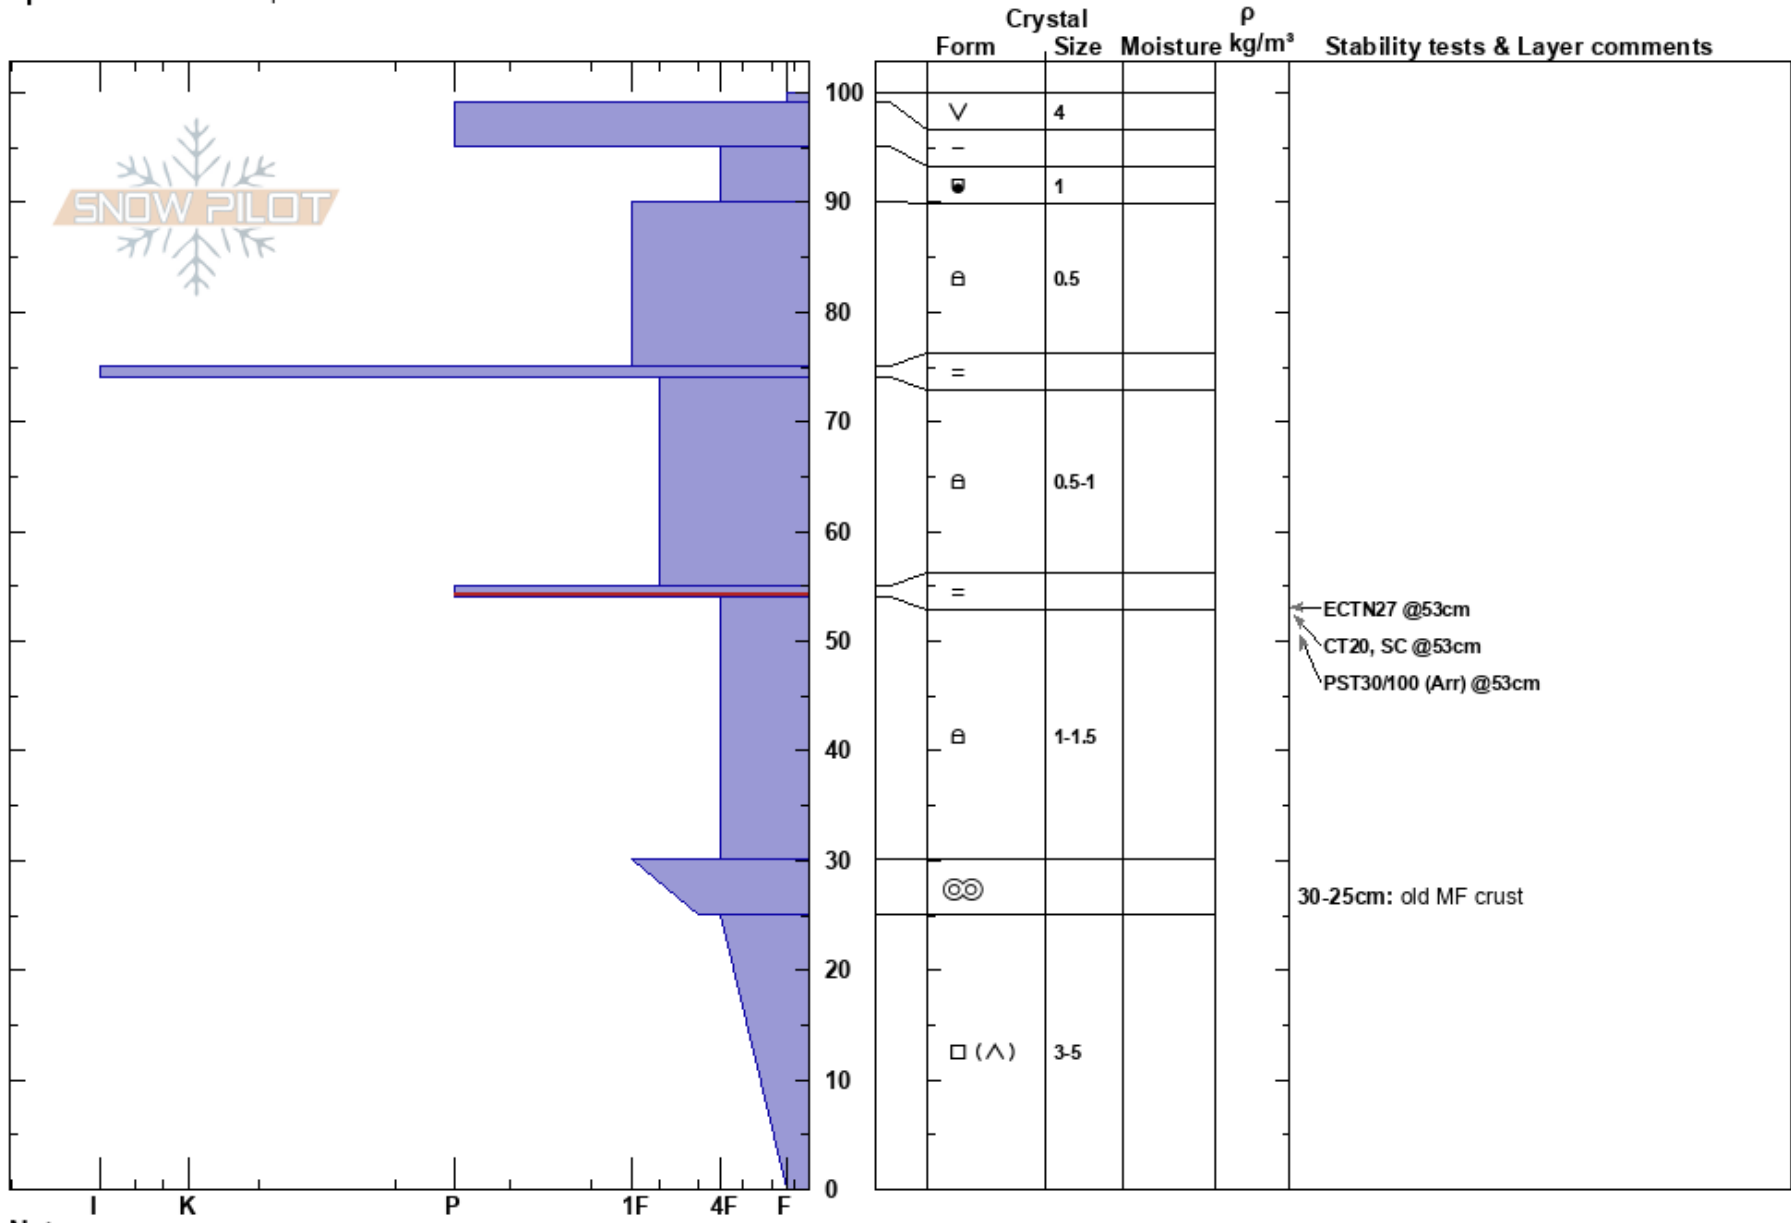

Presidents Ridge
 Talkeetna Mountains
 AK
 Elevation: 3500 ft
 Aspect: SE
 Specifics: We skied slope

Allie Barker
 03/05/2019 - 2:00pm
 Co-ord: 61.77964N, -149.23238W
 Slope Angle: 32°
 Wind Loading:

Stability: Good HS:100
 Air Temperature: 1.4°C PF:20
 Sky Cover: SCT PS:10
 Precipitation: NO
 Wind: Calm
 Layer Notes:
 55-54cm: Problematic layer
 30-25cm: old MF crust