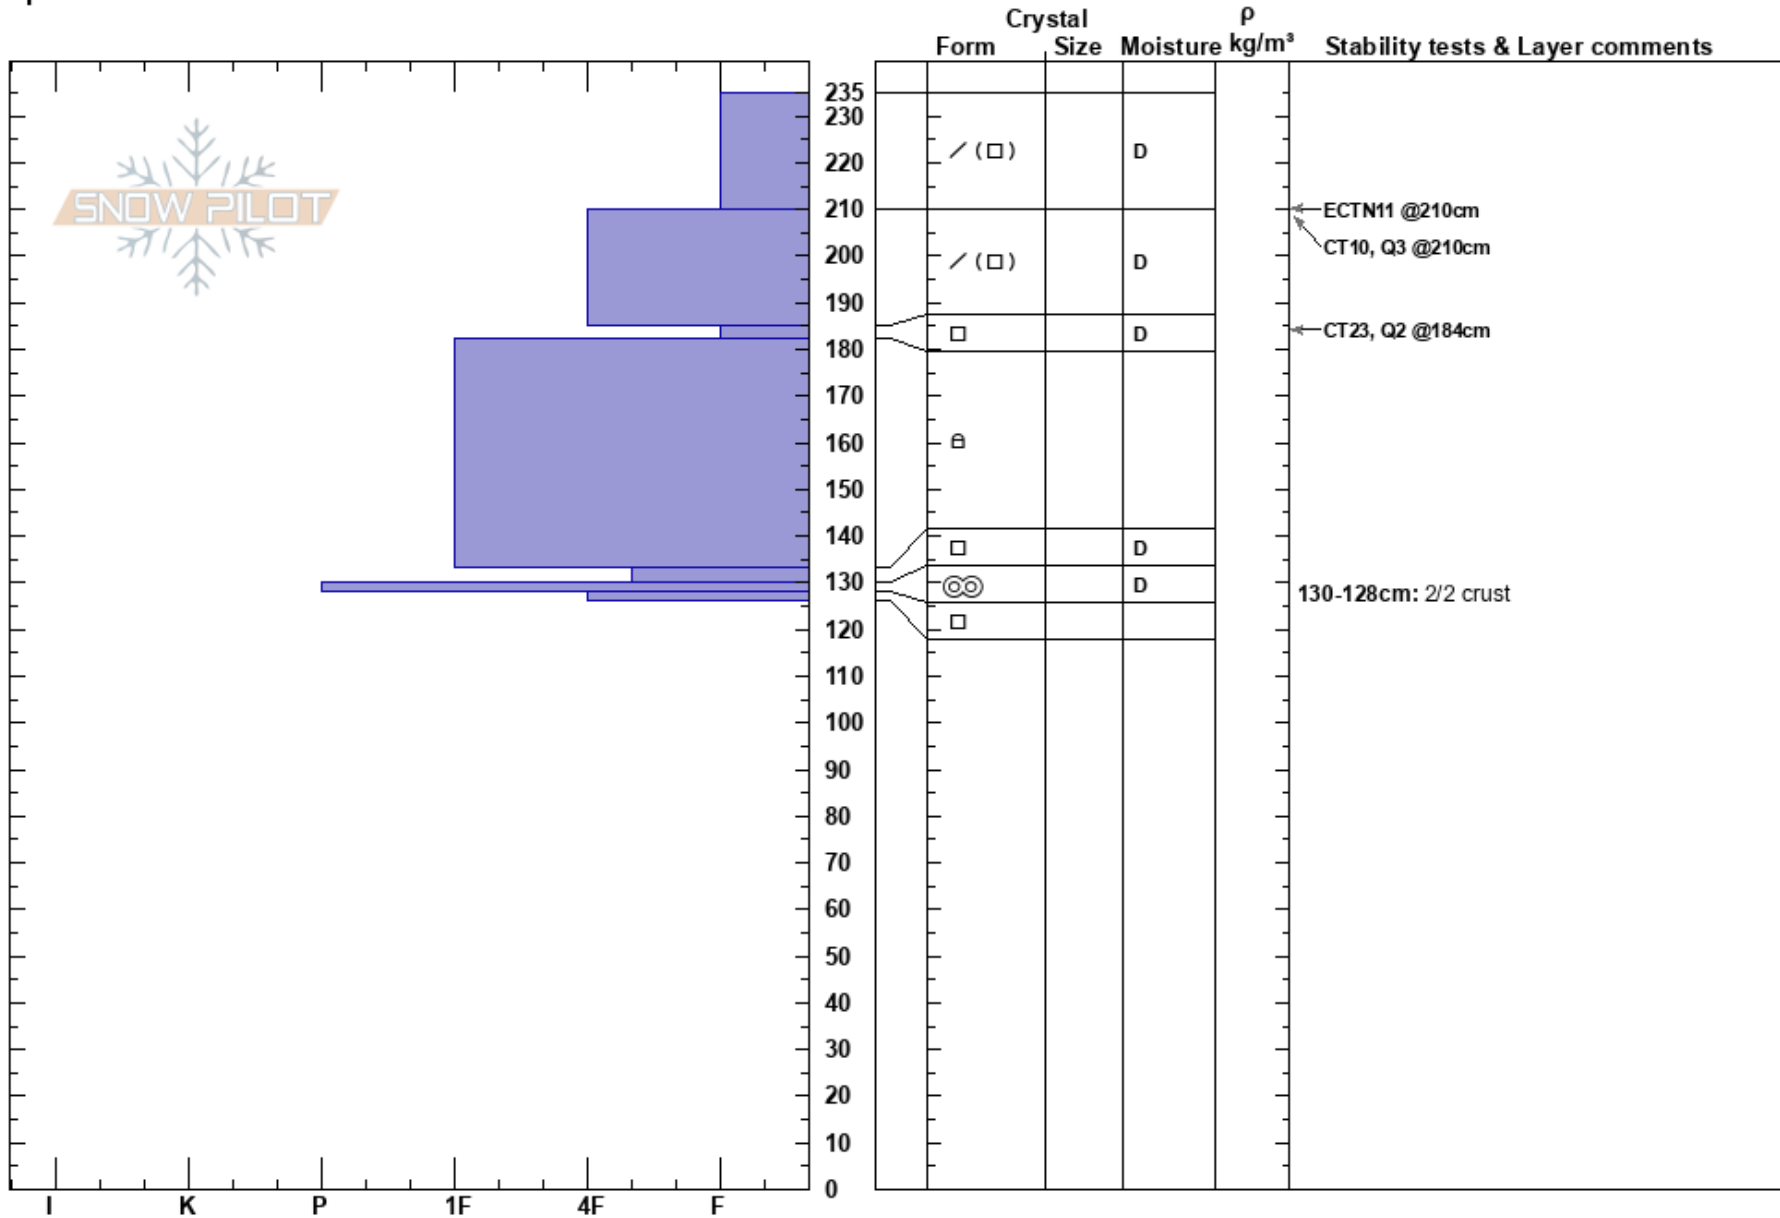

Path 1183
 Flathead Range
 MT
 Elevation: 5600 ft
 Aspect: E
 Specifics:

BNSF Avalanche Safety
 03/05/2019 - 3:00pm
 Co-ord: 48.41362N, -113.78134W
 Slope Angle: 33°
 Wind Loading: previous

Stability: Good HS:235
 Air Temperature: -7°C PF:60 130-128cm: 2/2 crust
 Sky Cover: SCT
 Precipitation: NO
 Wind: Calm