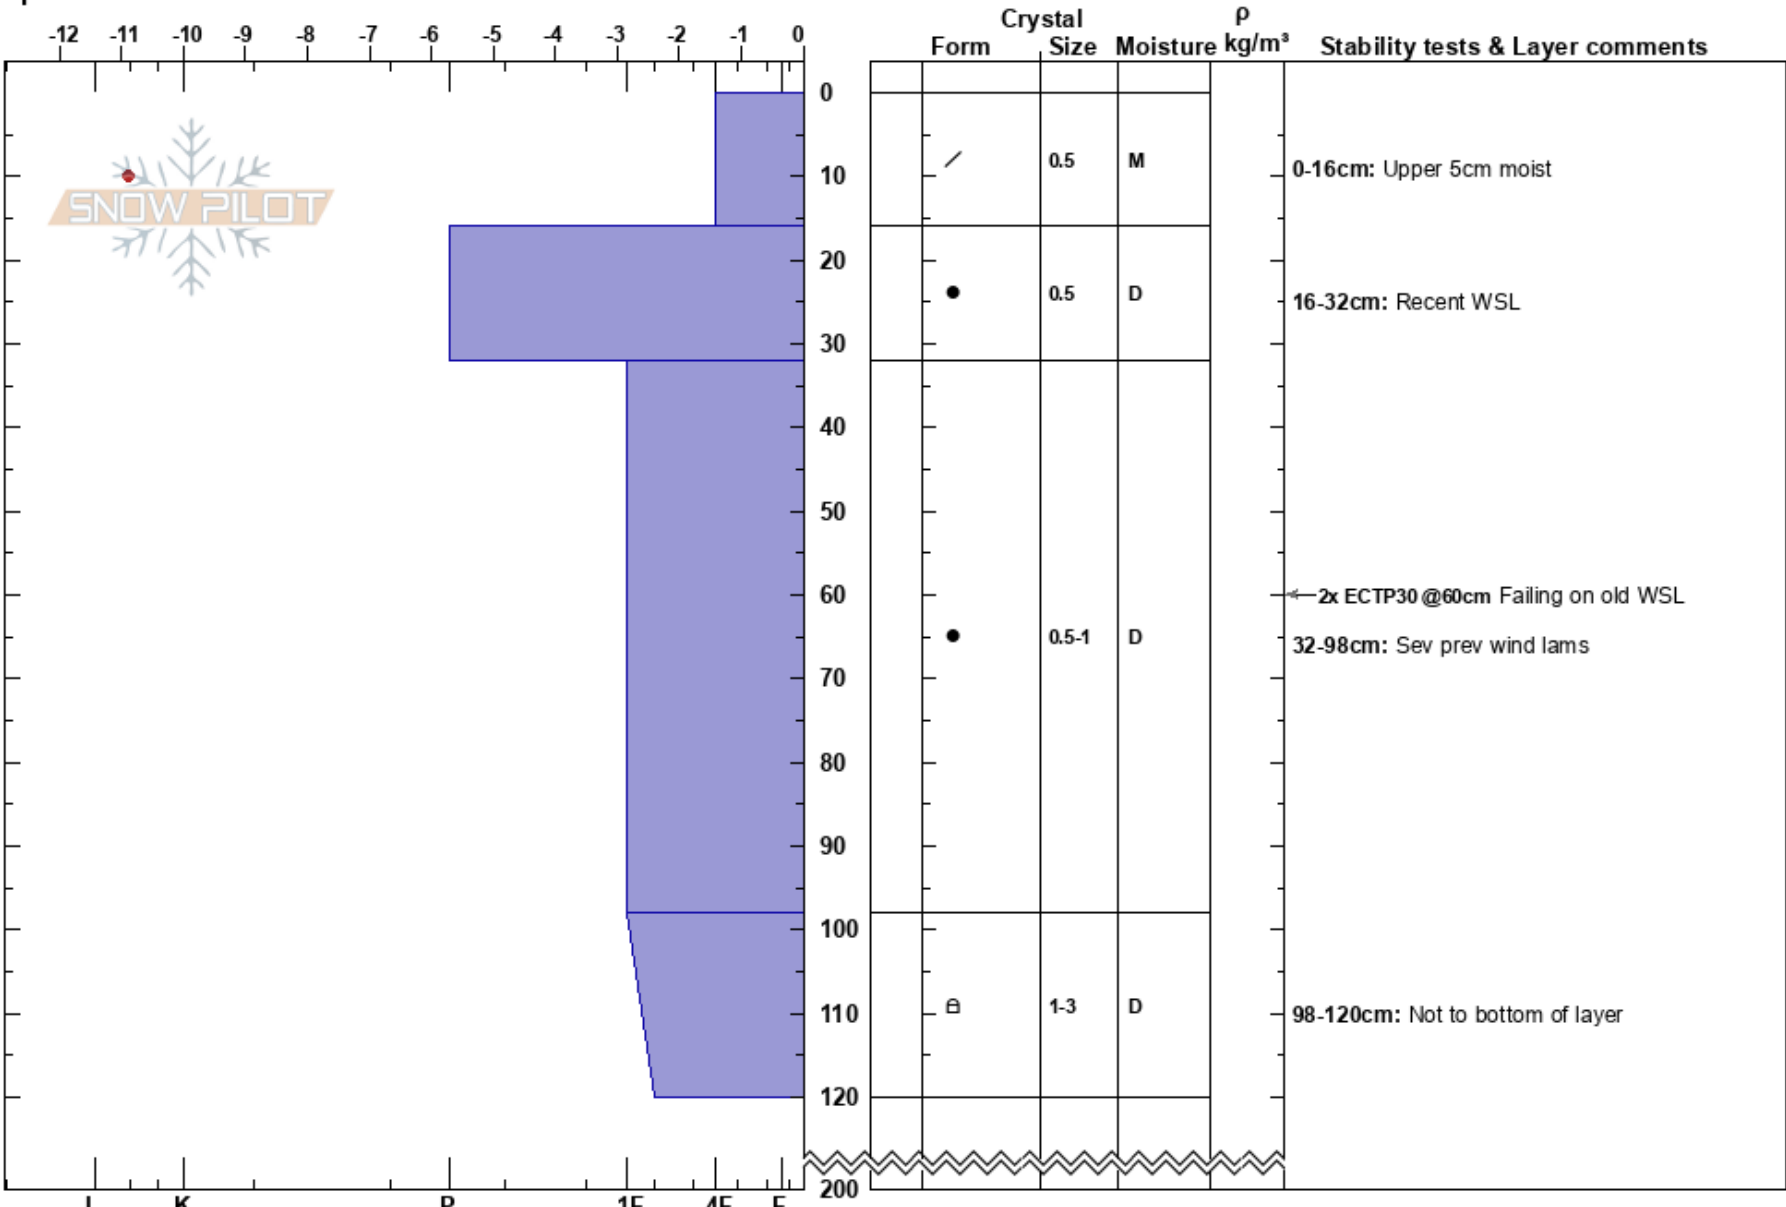

Haavy's Overhead
 Canadian Rockies
 AB
Elevation: 2160 m
Aspect: SE
Specifics:

Nathan Pinchak
 05/03/2019 - 12:00
Co-ord: 49.30319N, -114.44437W
Slope Angle: 33°
Wind Loading: previous

Stability:
Air Temperature: -8.2°C **HS:**200
Sky Cover: CLR
Precipitation: NO
Wind: Calm

Layer Notes:
 0-16cm: Upper 5cm moist
 16-32cm: Recent WSL
 32-98cm: Sev prev wind lams
 32-98cm: Problematic layer
 98-120cm: Not to bottom of layer

Notes: