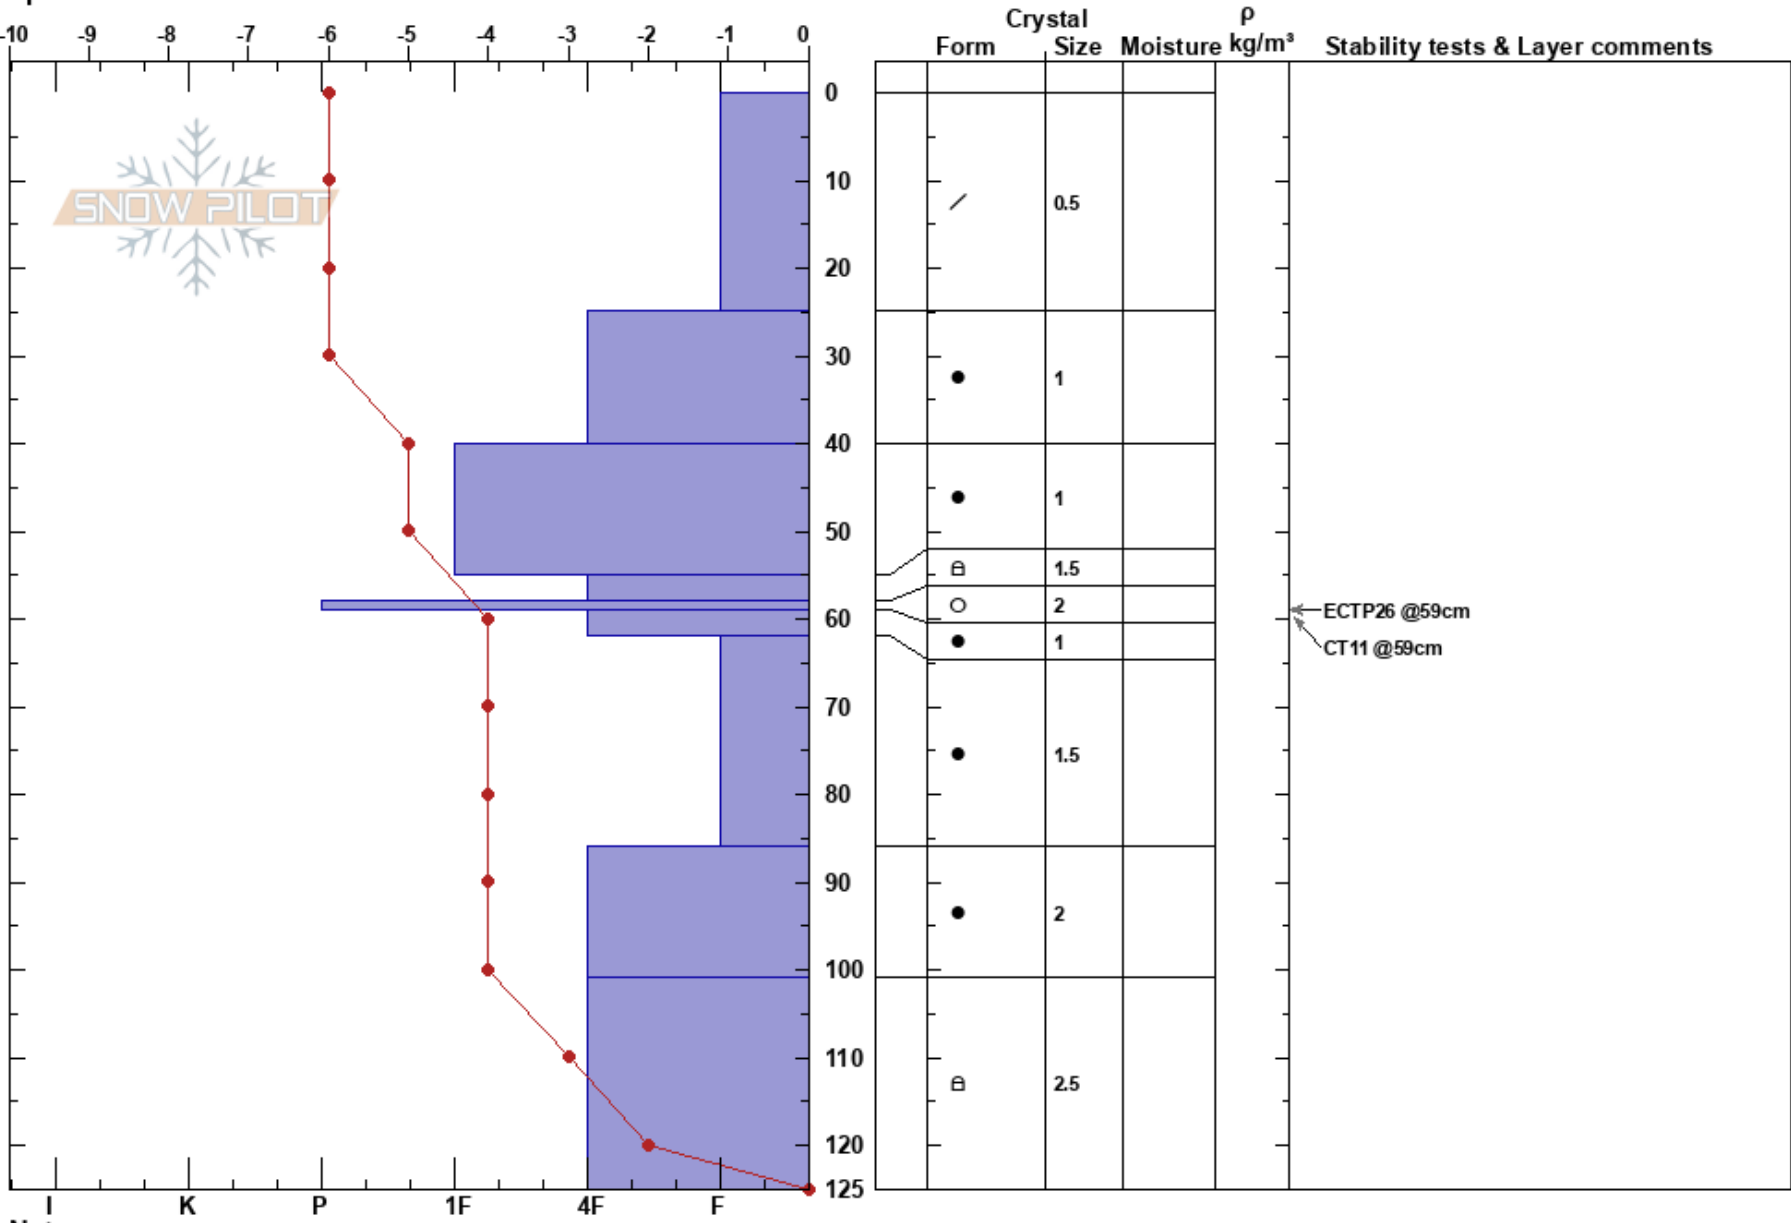

Lauteret Zone
 Alpes du Sud
 France
Elevation: 2142 m
Aspect: 0°
Specifics:

David Wolf
 05/03/2019 - 14:35
Co-ord: 13S 45W 6N
Slope Angle: 30°
Wind Loading: yes

Stability:
Air Temperature: -4°C
Precipitation: NO
Wind: E Light Breeze

HS:125
PF:20 58-59cm:Problematic layer

Layer Notes:

Notes: