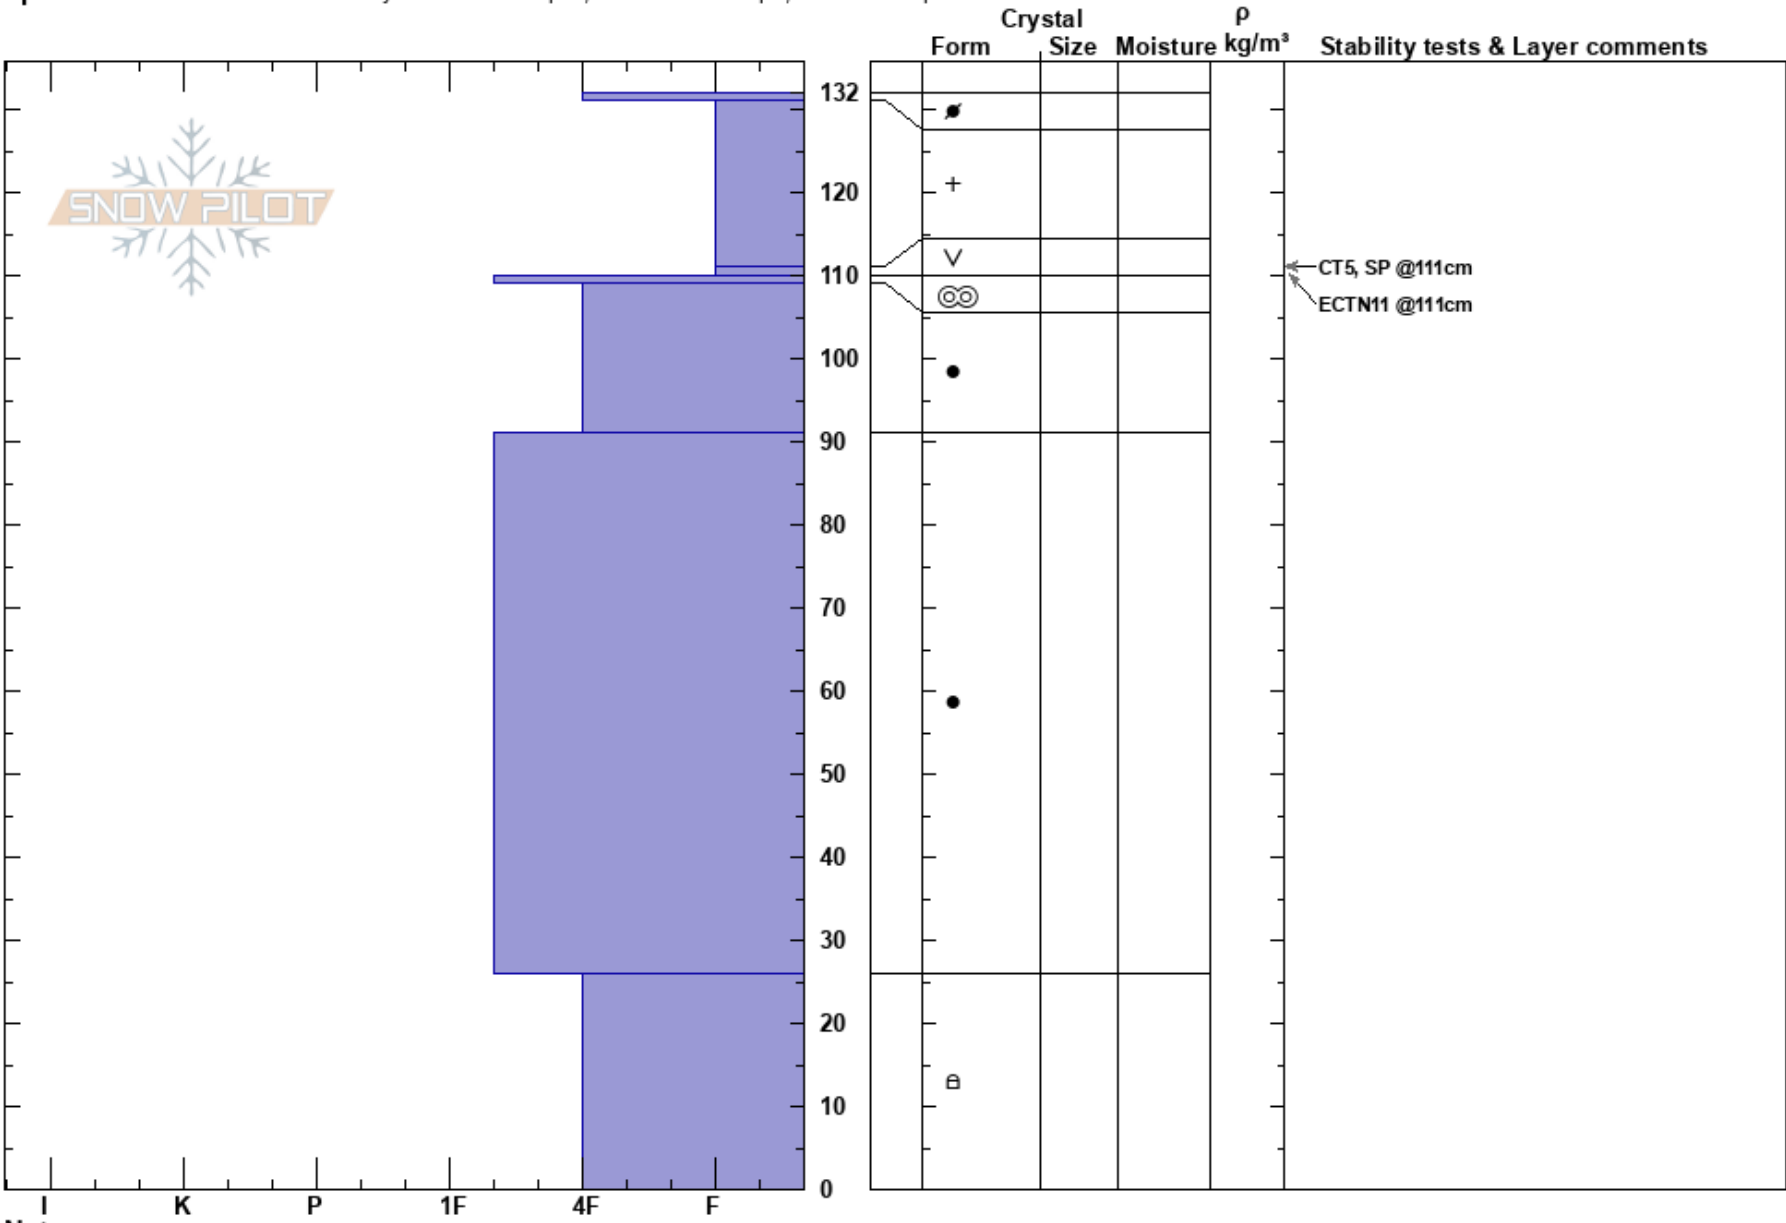

Mt Elbert
 Sawatch
 CO
 Elevation: 11500 ft
 Aspect: 100°
 Specifics: Recent avalanche activity on different slopes; Ski tracks on slope; We skied slope

Ian Hoyer
 01/28/2017 - 12:00pm
 Co-ord: 39.11273N, -106.40309W
 Slope Angle: 21°
 Wind Loading: no

Stability: Good
 Air Temperature: 25°F
 Sky Cover: BKN
 Precipitation: NO
 Wind: N Moderate

HS:132
 PS: 15
 Layer Notes: 111-110cm:Problematic layer

Notes: