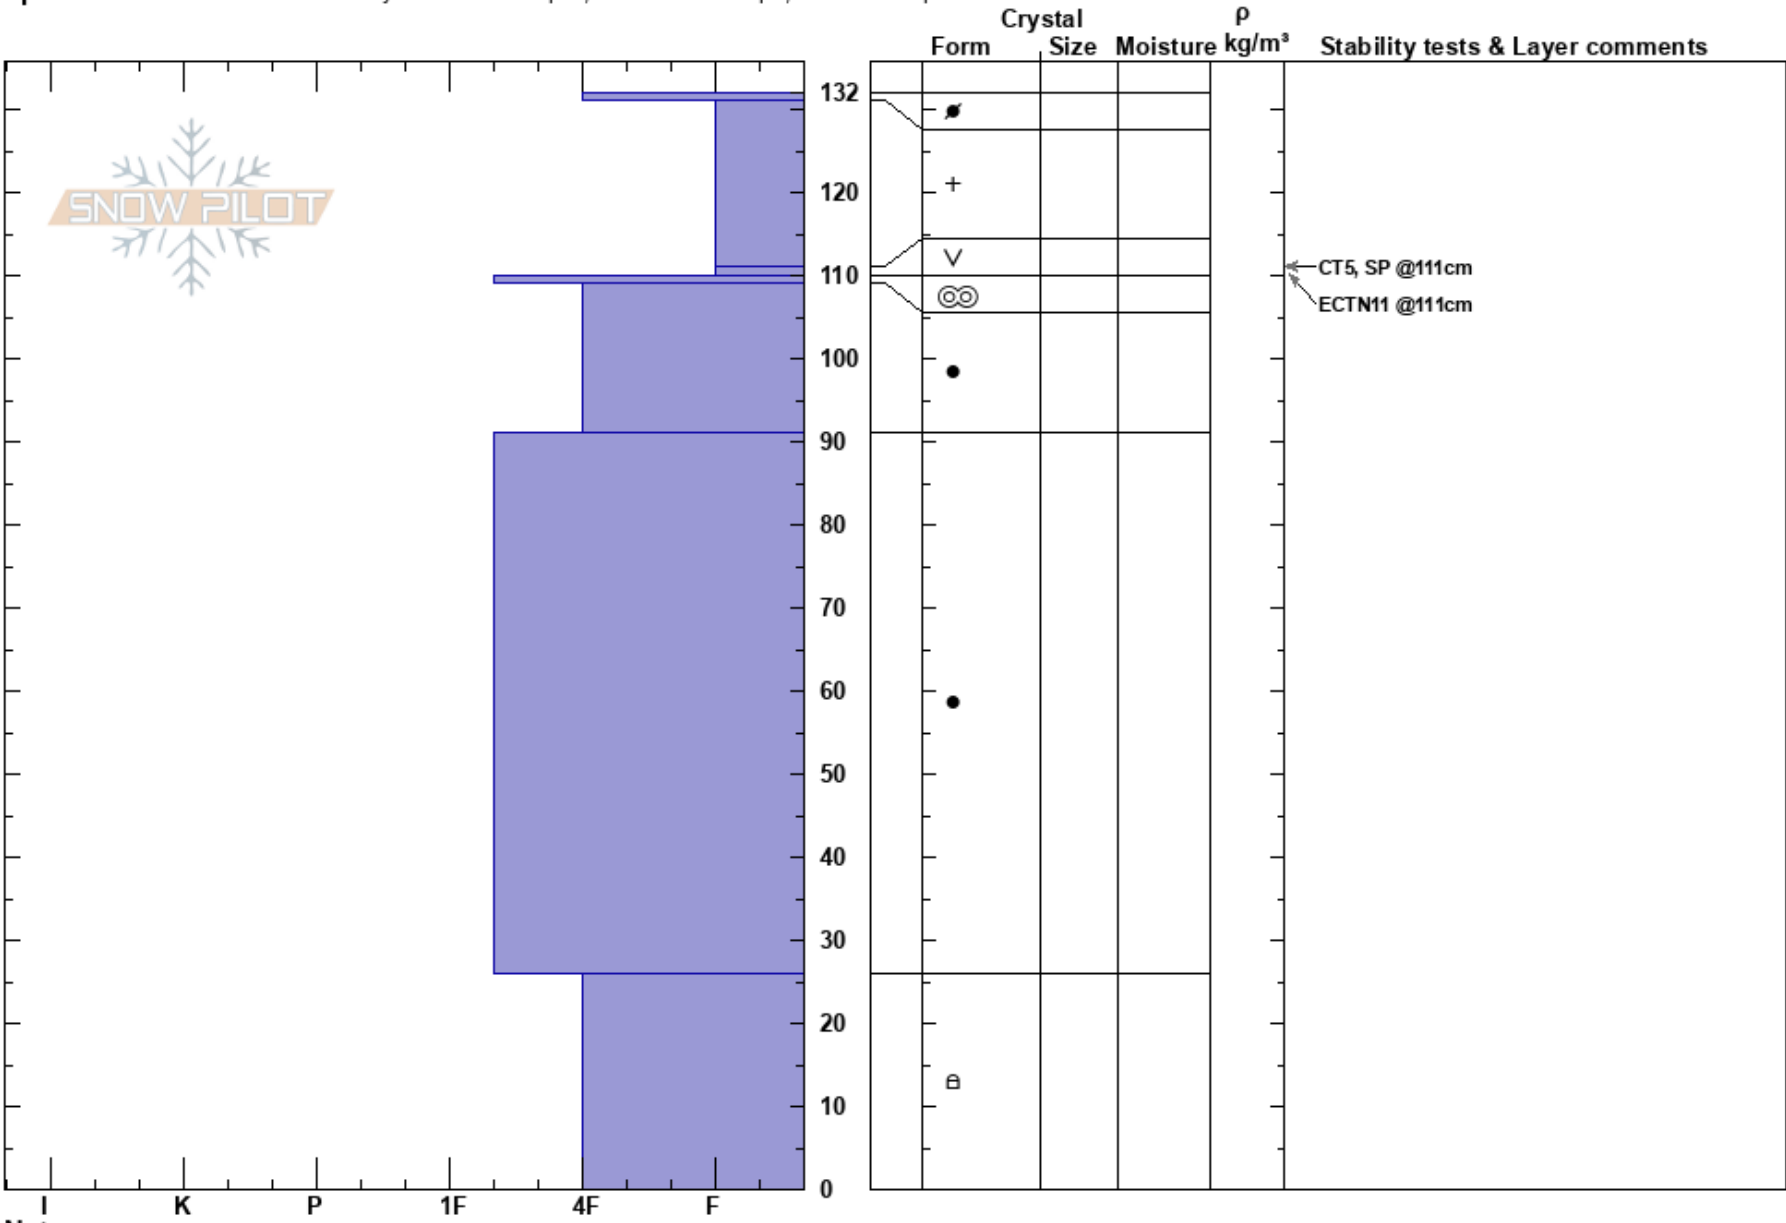

Mt Elbert
 Sawatch
 CO
 Elevation: 11500 ft
 Aspect: 100°
 Specifics: Recent avalanche activity on different slopes; Ski tracks on slope; We skied slope

Ian Hoyer
 01/28/2017 - 12:00pm
 Co-ord: 39.11273N, -106.40309W
 Slope Angle: 21°
 Wind Loading: no

Stability: Good
 Air Temperature: 25°F
 Sky Cover: BKN
 Precipitation: NO
 Wind: N Moderate

HS:132
 PS: 15
 111-110cm: Problematic layer

Notes: