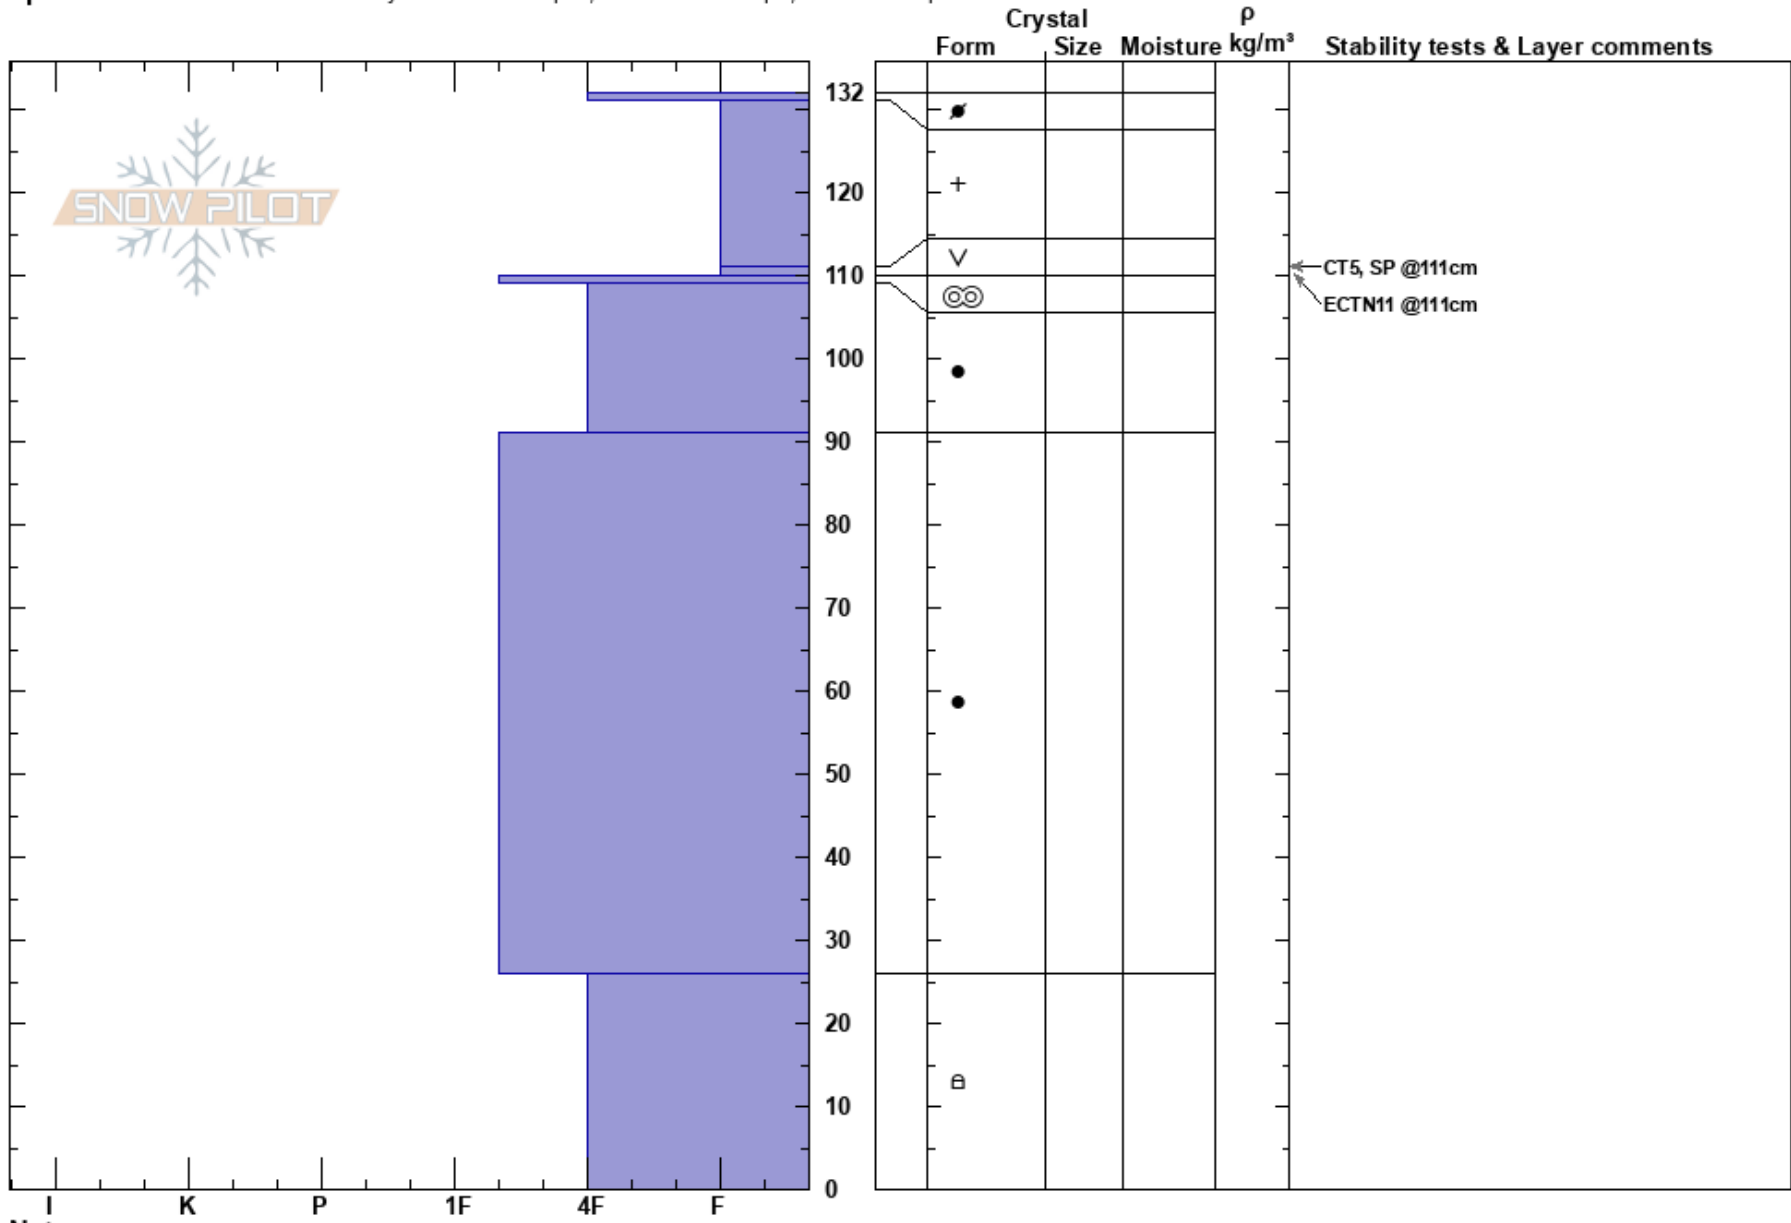

Mt Elbert
 Sawatch
 CO
 Elevation: 11500 ft
 Aspect: 100°
 Specifics: Recent avalanche activity on different slopes; Ski tracks on slope; We skied slope

Ian Hoyer
 01/28/2017 - 12:00pm
 Co-ord: 39.11273N, -106.40309W
 Slope Angle: 21°
 Wind Loading: no

Stability: Good
 Air Temperature: 25°F
 Sky Cover: BKN
 Precipitation: NO
 Wind: N Moderate

HS:132
 PS: 15
 111-110cm: Problematic layer

Notes: