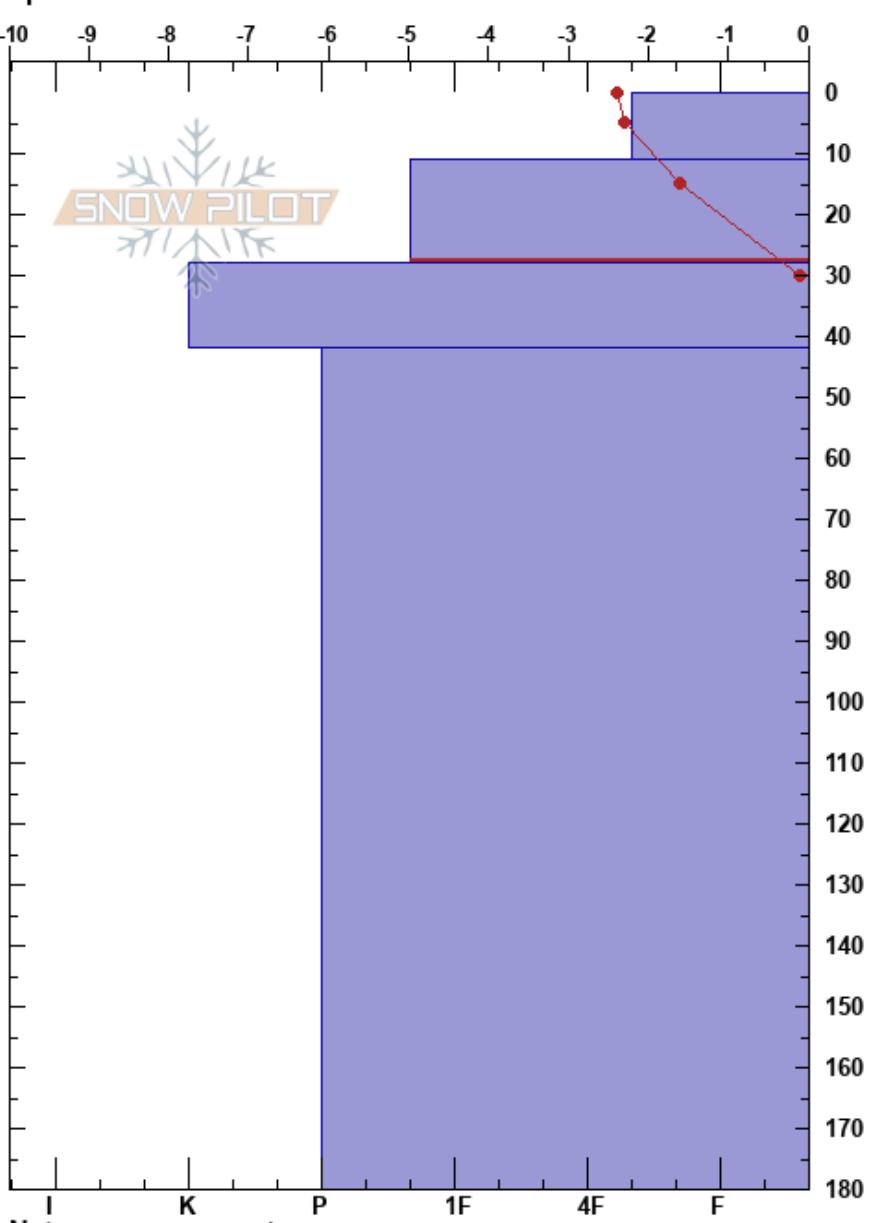

Oddsskarð v. skíðasv.
 Austfirðir
 Iceland
Elevation: 548 m
Aspect: 180°
Specifics:

Tómas Zoega
 05/03/2019 - 13:30
Co-ord: 65.06638N, -13.90963W
Slope Angle: 20°
Wind Loading:

Stability: **HS:**180 **Layer Notes:**
Air Temperature: -3.8°C **PF:**25 11-28cm:Problematic layer
Sky Cover: FEW
Precipitation: NO
Wind: NE Calm

| Form | Crystal | | Moisture | ρ kg/m³ | Stability tests & Layer comments |
|------|---------|--|----------|------------|----------------------------------|
| | Size | | | | |
| + | 1 | | D | | |
| / | 1 | | D | 160 | |
| °° | 1.5 | | D | 190 | |
| °° | 2 | | M | | |

Notes: Samþjöppunarpróf - engin svörun.
 Skóflupróf - klofnar í lögum á 5-11-20cm