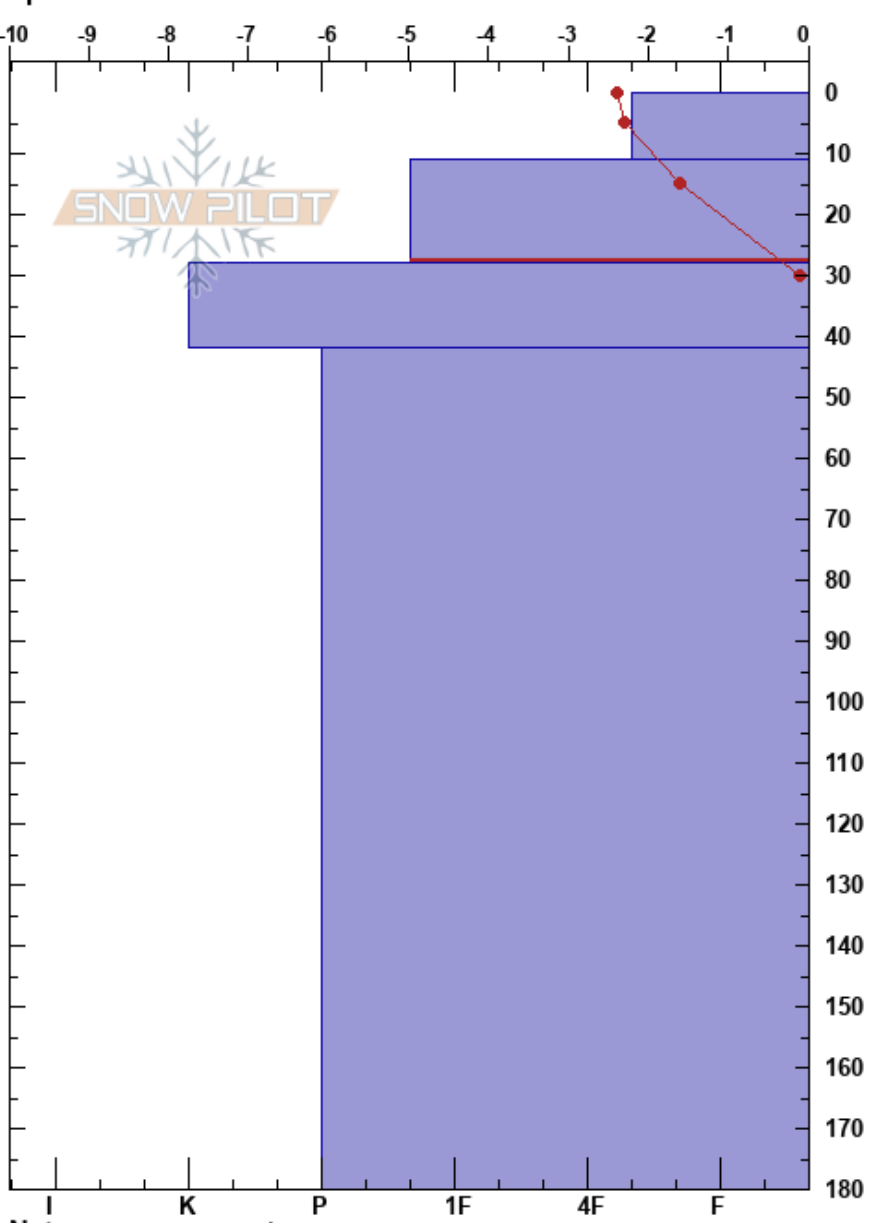

Oddsskarð v. skíðasv.
 Austfirðir
 Iceland
Elevation: 548 m
Aspect: 180°
Specifics:

Tómas Zoega
 05/03/2019 - 13:30
Co-ord: 65.06638N, -13.90963W
Slope Angle: 20°
Wind Loading:

Stability: **HS:**180 **Layer Notes:**
Air Temperature: -3.8°C **PF:**25 11-28cm:Problematic layer
Sky Cover: FEW
Precipitation: NO
Wind: NE Calm

Form	Crystal		Moisture	ρ kg/m³	Stability tests & Layer comments
	Size				
+	1		D		
/	1		D	160	
°°	1.5		D	190	
°°	2		M		

Notes: Samþjöppunarpróf - engin svörun.
 Skóflupróf - klofnar í lögum á 5-11-20cm