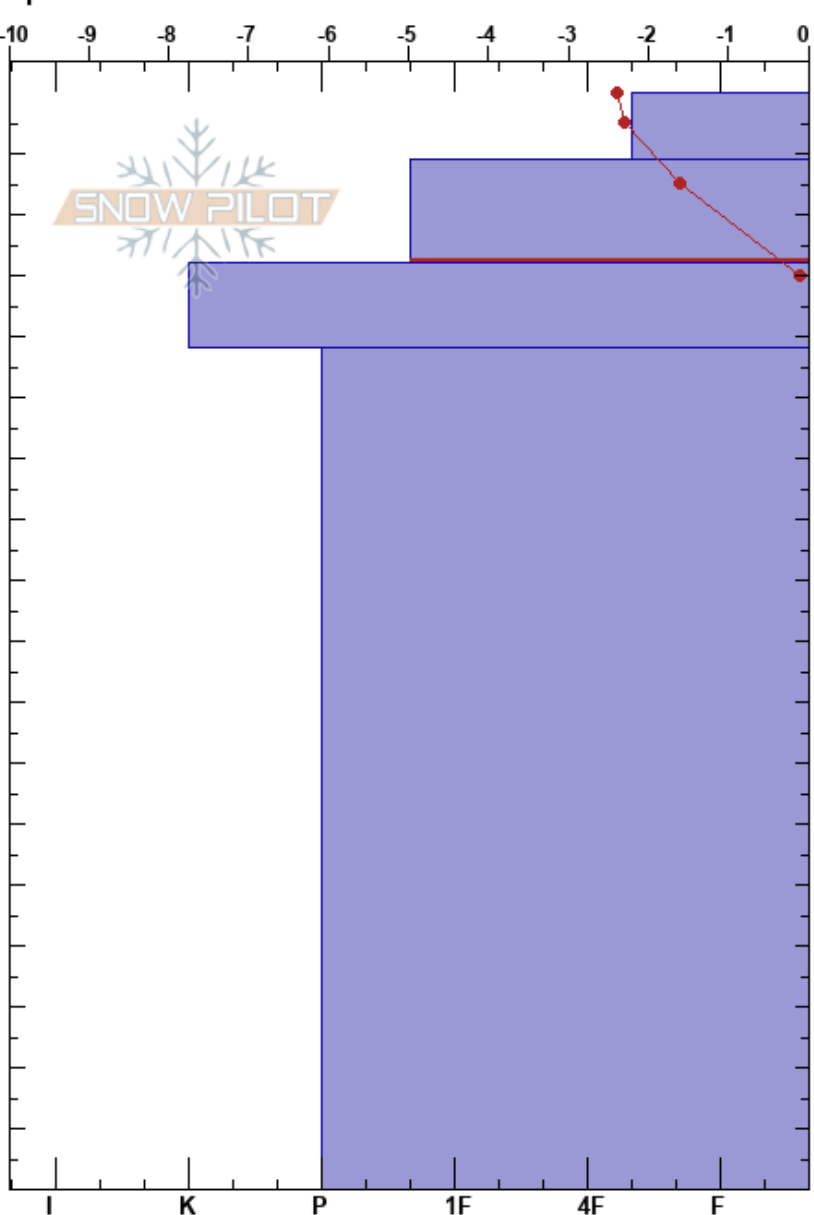

Oddsskarð v. skíðasv.
 Austfirðir
 Iceland
Elevation: 548 m
Aspect: 180°
Specifics:

Tómas Zoega
 05/03/2019 - 13:30
Co-ord: 65.06638N, -13.90963W
Slope Angle: 20°
Wind Loading:

Stability: **HS:**180 **Layer Notes:**
Air Temperature: -3.8°C **PF:**25 11-28cm:Problematic layer
Sky Cover: FEW
Precipitation: NO
Wind: NE Calm

Form	Crystal		Moisture	ρ kg/m³	Stability tests & Layer comments
	Size				
+	1		D		
/	1		D	160	
°°	1.5		D	190	
°°	2		M		

Notes: Samþjöppunarpróf - engin svörun.
 Skóflupróf - klofnar í lögum á 5-11-20cm