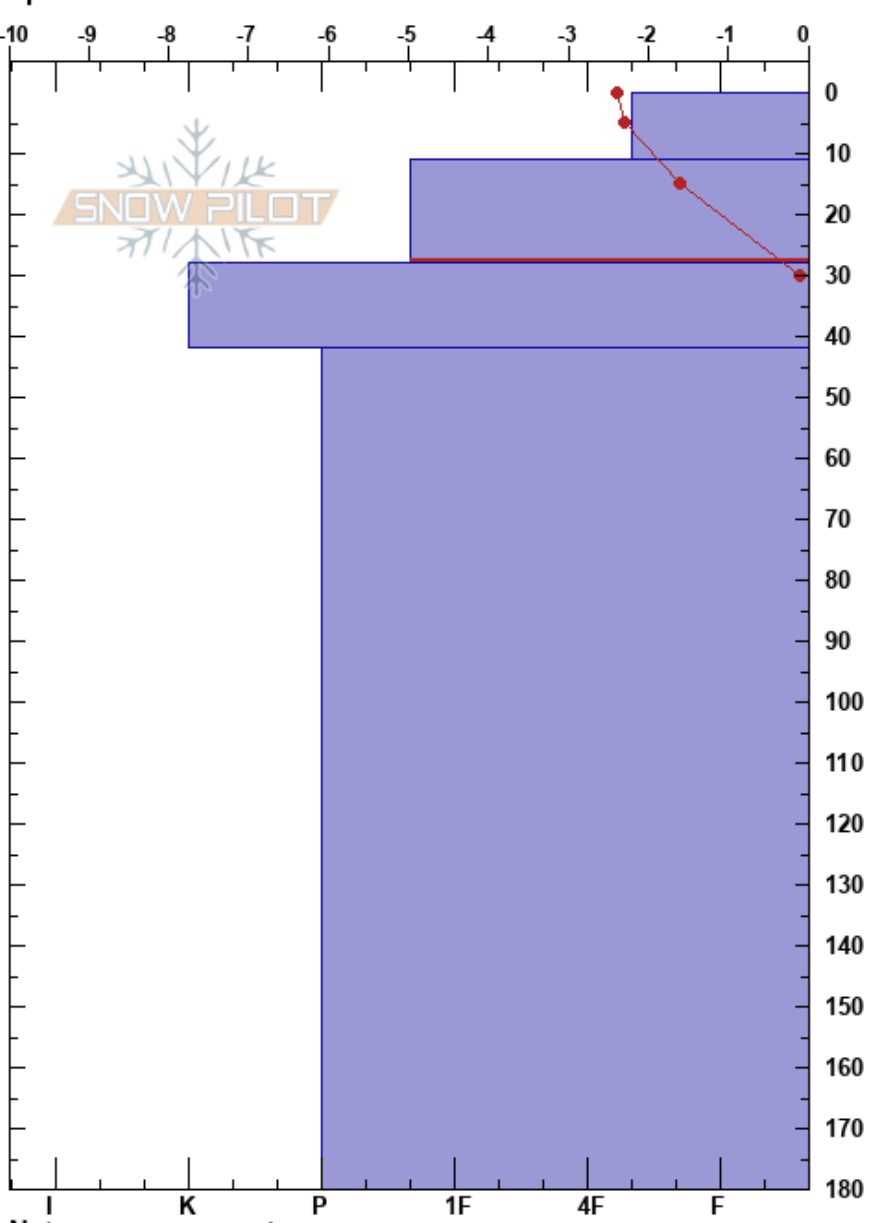

Oddsskarð v. skíðasv.
 Austfirðir
 Iceland
 Elevation: 548 m
 Aspect: 180°
 Specifics:

Tómas Zoega
 05/03/2019 - 13:30
 Co-ord: 65.06638N, -13.90963W
 Slope Angle: 20°
 Wind Loading:

Stability: **HS:180** **Layer Notes:**
 Air Temperature: -3.8°C **PF:25** 11-28cm:Problematic layer
 Sky Cover: FEW
 Precipitation: NO
 Wind: NE Calm

Form	Crystal		Moisture	ρ kg/m³	Stability tests & Layer comments
	Size				
+	1		D		
/	1		D	160	
°°	1.5		D	190	
°°	2		M		

Notes: Samþjöppunarpróf - engin svörun.
 Skóflupróf - klofnar í lögum á 5-11-20cm