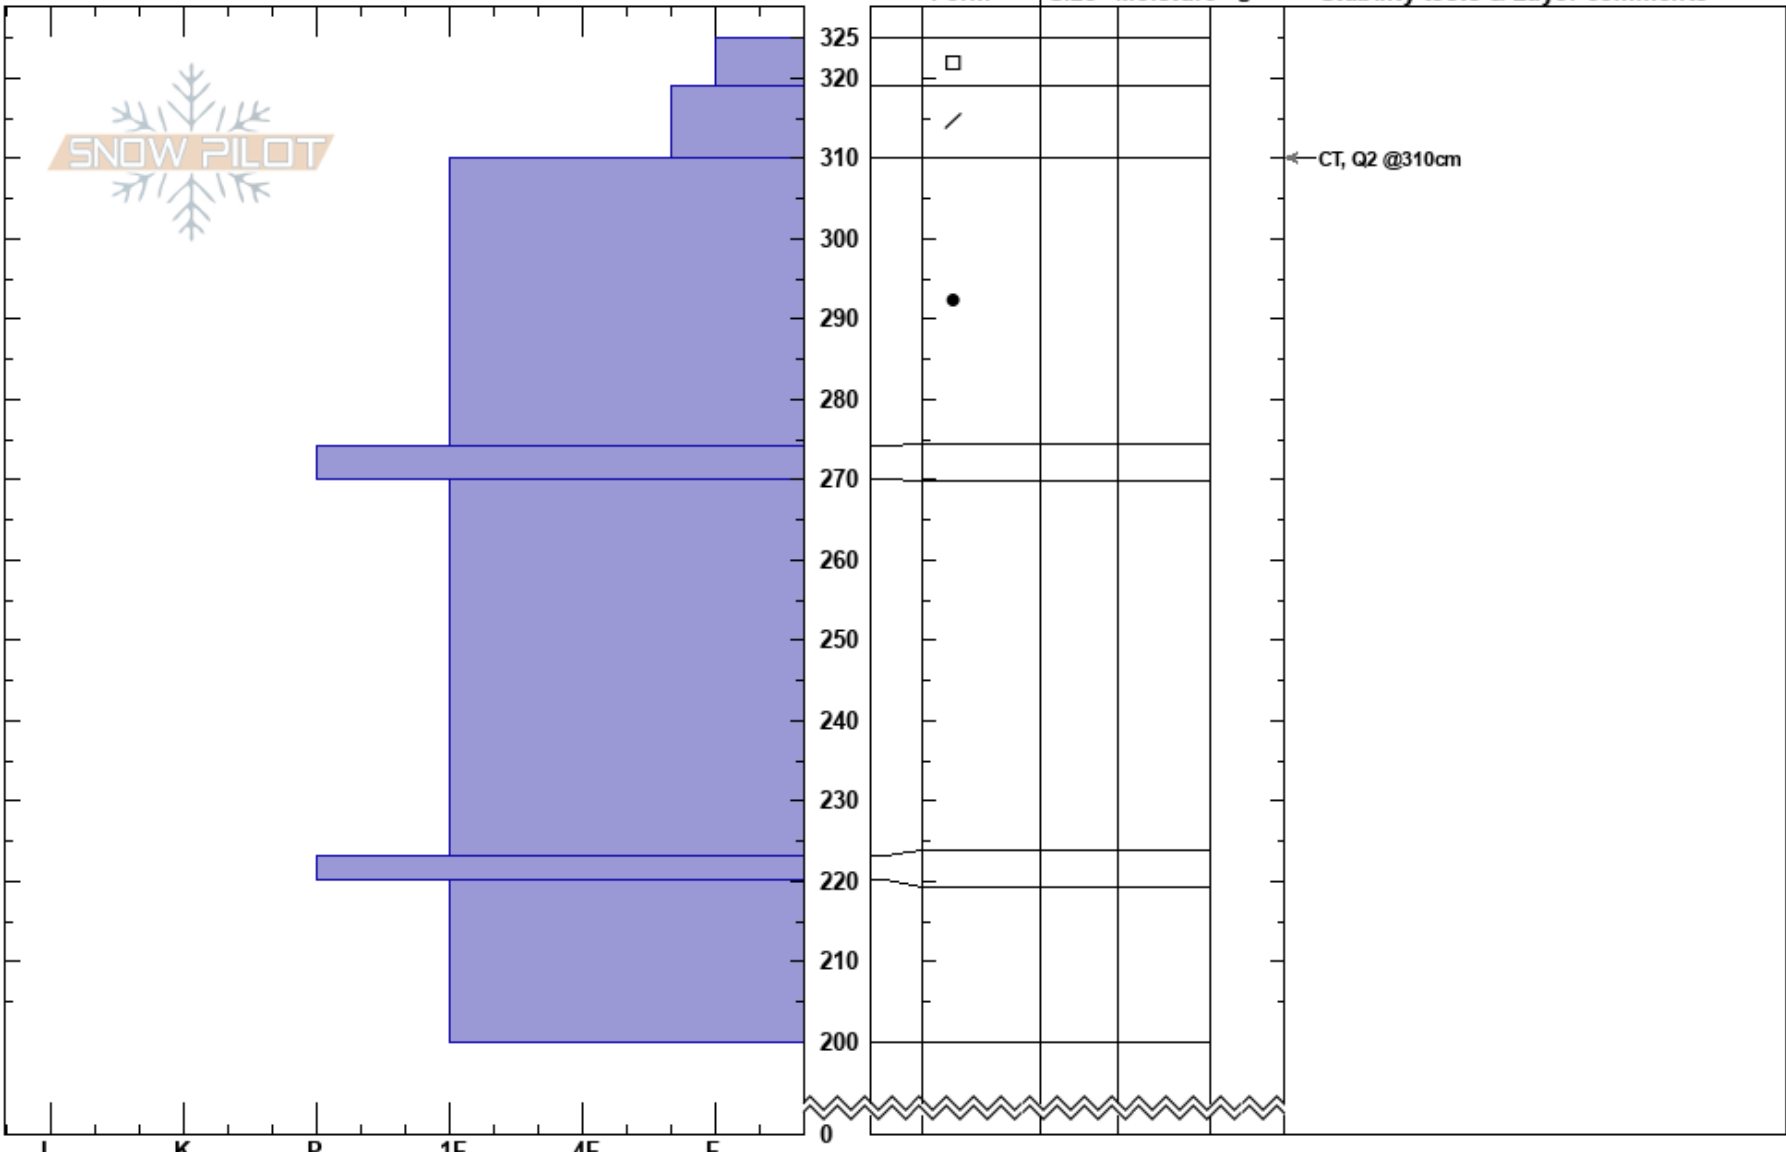

Wildflower Ridge  
 Donner Pass Area  
 CA  
 Elevation: 2256 m  
 Aspect: SW  
 Specifics:

Erin Laine  
 01/28/2017 - 11:30pm  
 Co-ord: 39.30796N, -120.31875W  
 Slope Angle: 20°  
 Wind Loading: previous

Stability: **HS:325** **Layer Notes:**  
 Air Temperature: 4°C **PF:30** 319-310cm:Problematic layer  
 Sky Cover: CLR  
 Precipitation: NO  
 Wind: Calm

Notes: