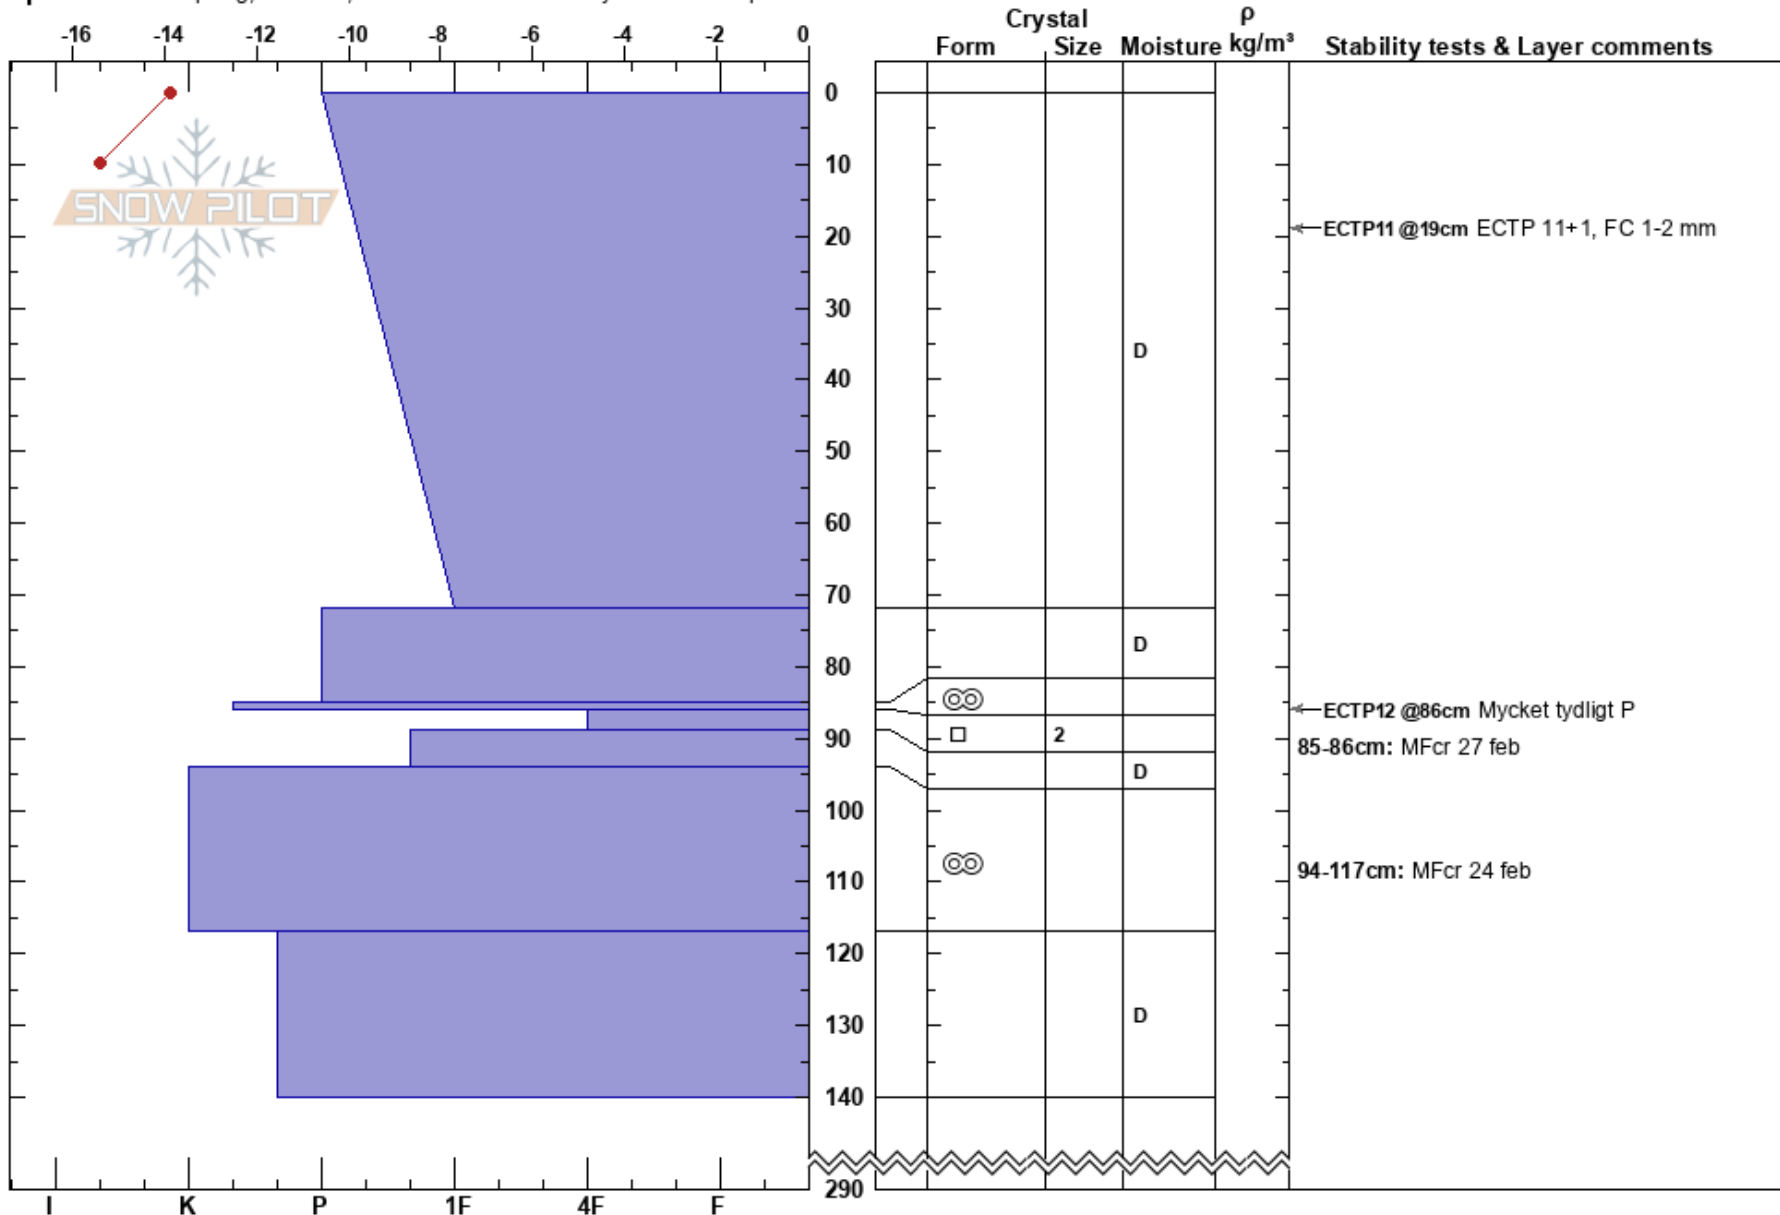

Kobäset
 Västra Vindelfjällen
 Sweden
Elevation: 930 m
Aspect: 190°

Johan af Ekenstam
 05/03/2019 - 00:30
Co-ord:
Slope Angle: 30°
Wind Loading: no

Stability:
Air Temperature: -15.4°C **PF:**4
Sky Cover: CLR
Precipitation: NO
Wind: NW Light Breeze

Layer Notes:
 85-86cm: MFcr 27 feb
 86-89cm: Problematic layer
 94-117cm: MFcr 24 feb

Specifics: Collapsing, localized; Recent avalanche activity on similar slopes

Notes: Whumpf på väg in i slutningen innan grävning.