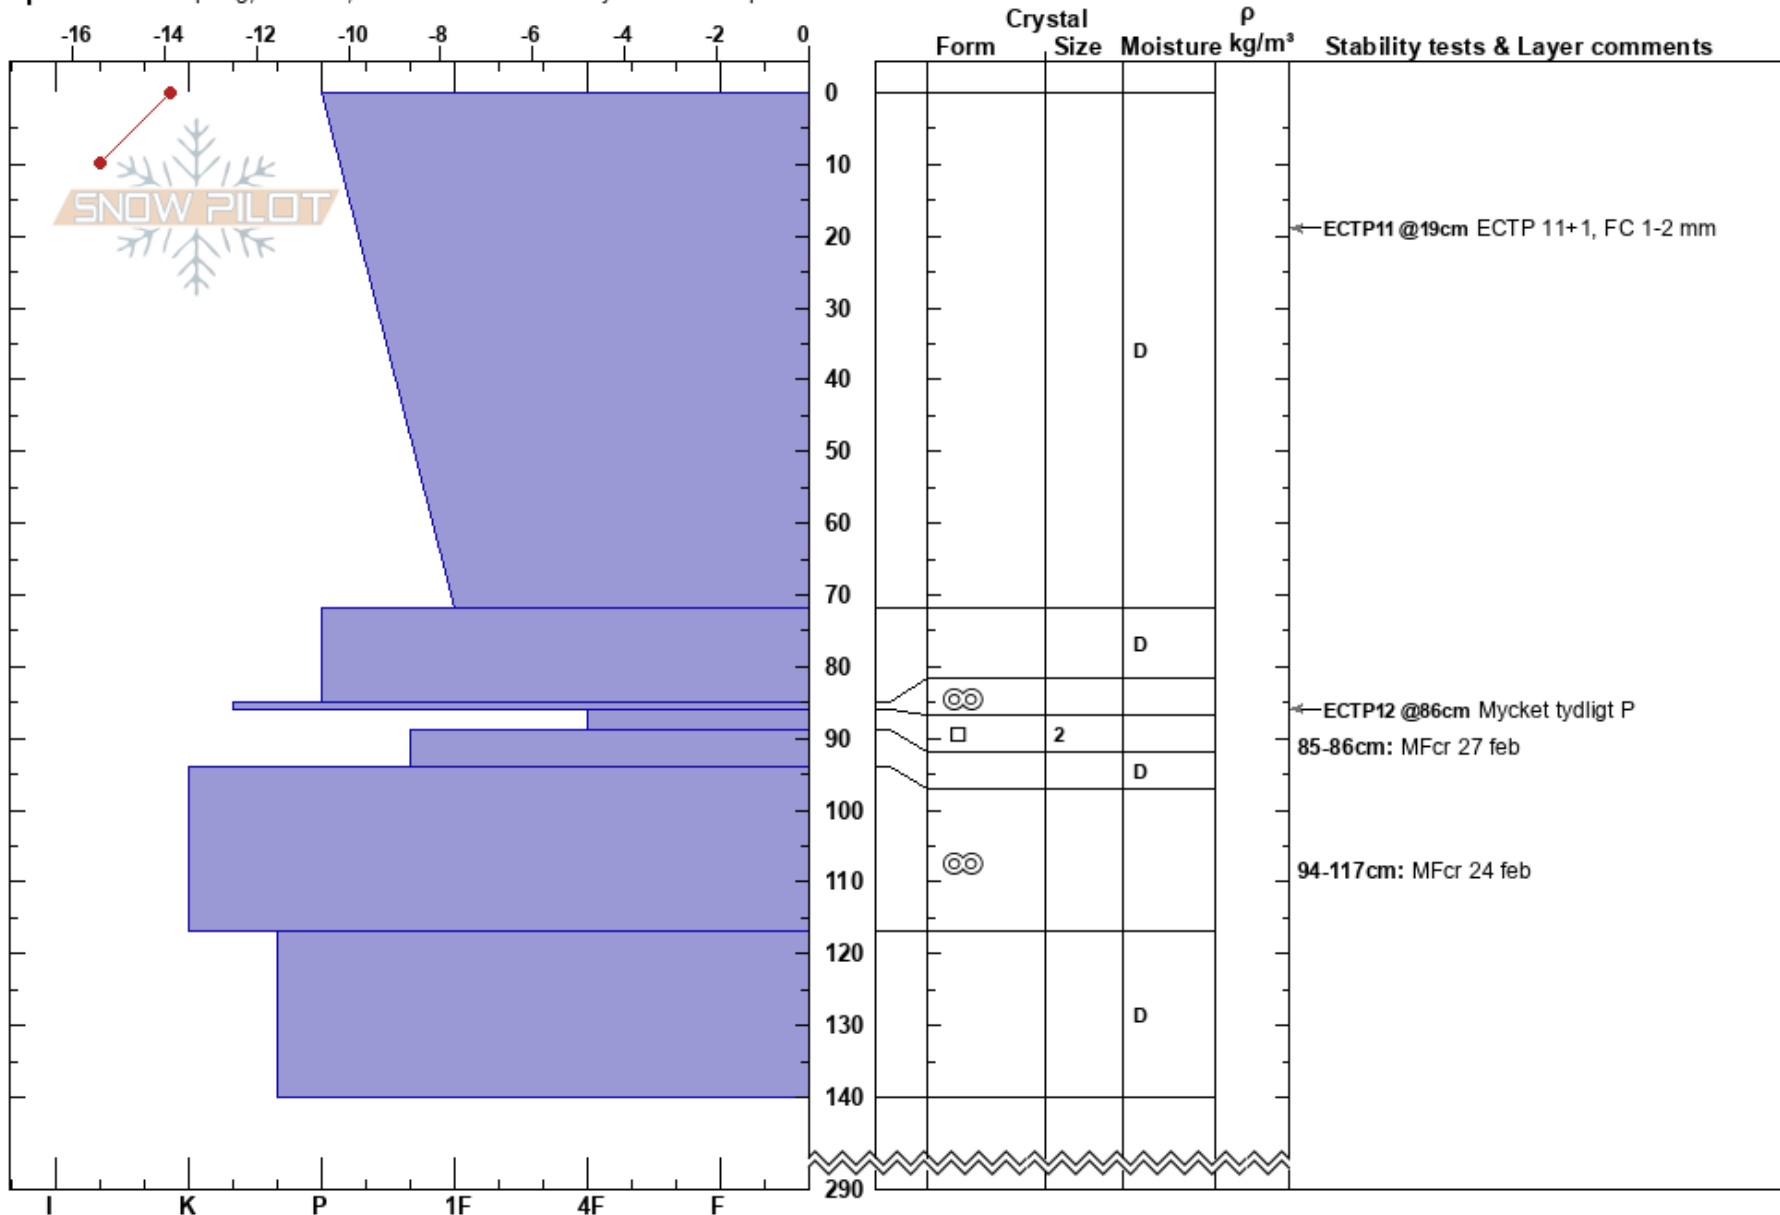

Kobäset
 Västra Vindelfjällen
 Sweden
Elevation: 930 m
Aspect: 190°

Johan af Ekenstam
 05/03/2019 - 00:30
Co-ord:
Slope Angle: 30°
Wind Loading: no

Stability:
Air Temperature: -15.4°C **PF:**4
Sky Cover: CLR
Precipitation: NO
Wind: NW Light Breeze

HS:290
Layer Notes:
 85-86cm: MFcr 27 feb
 86-89cm: Problematic layer
 94-117cm: MFcr 24 feb

Specifics: Collapsing, localized; Recent avalanche activity on similar slopes

Notes: Whumpf på väg in i slutningen innan grävning.