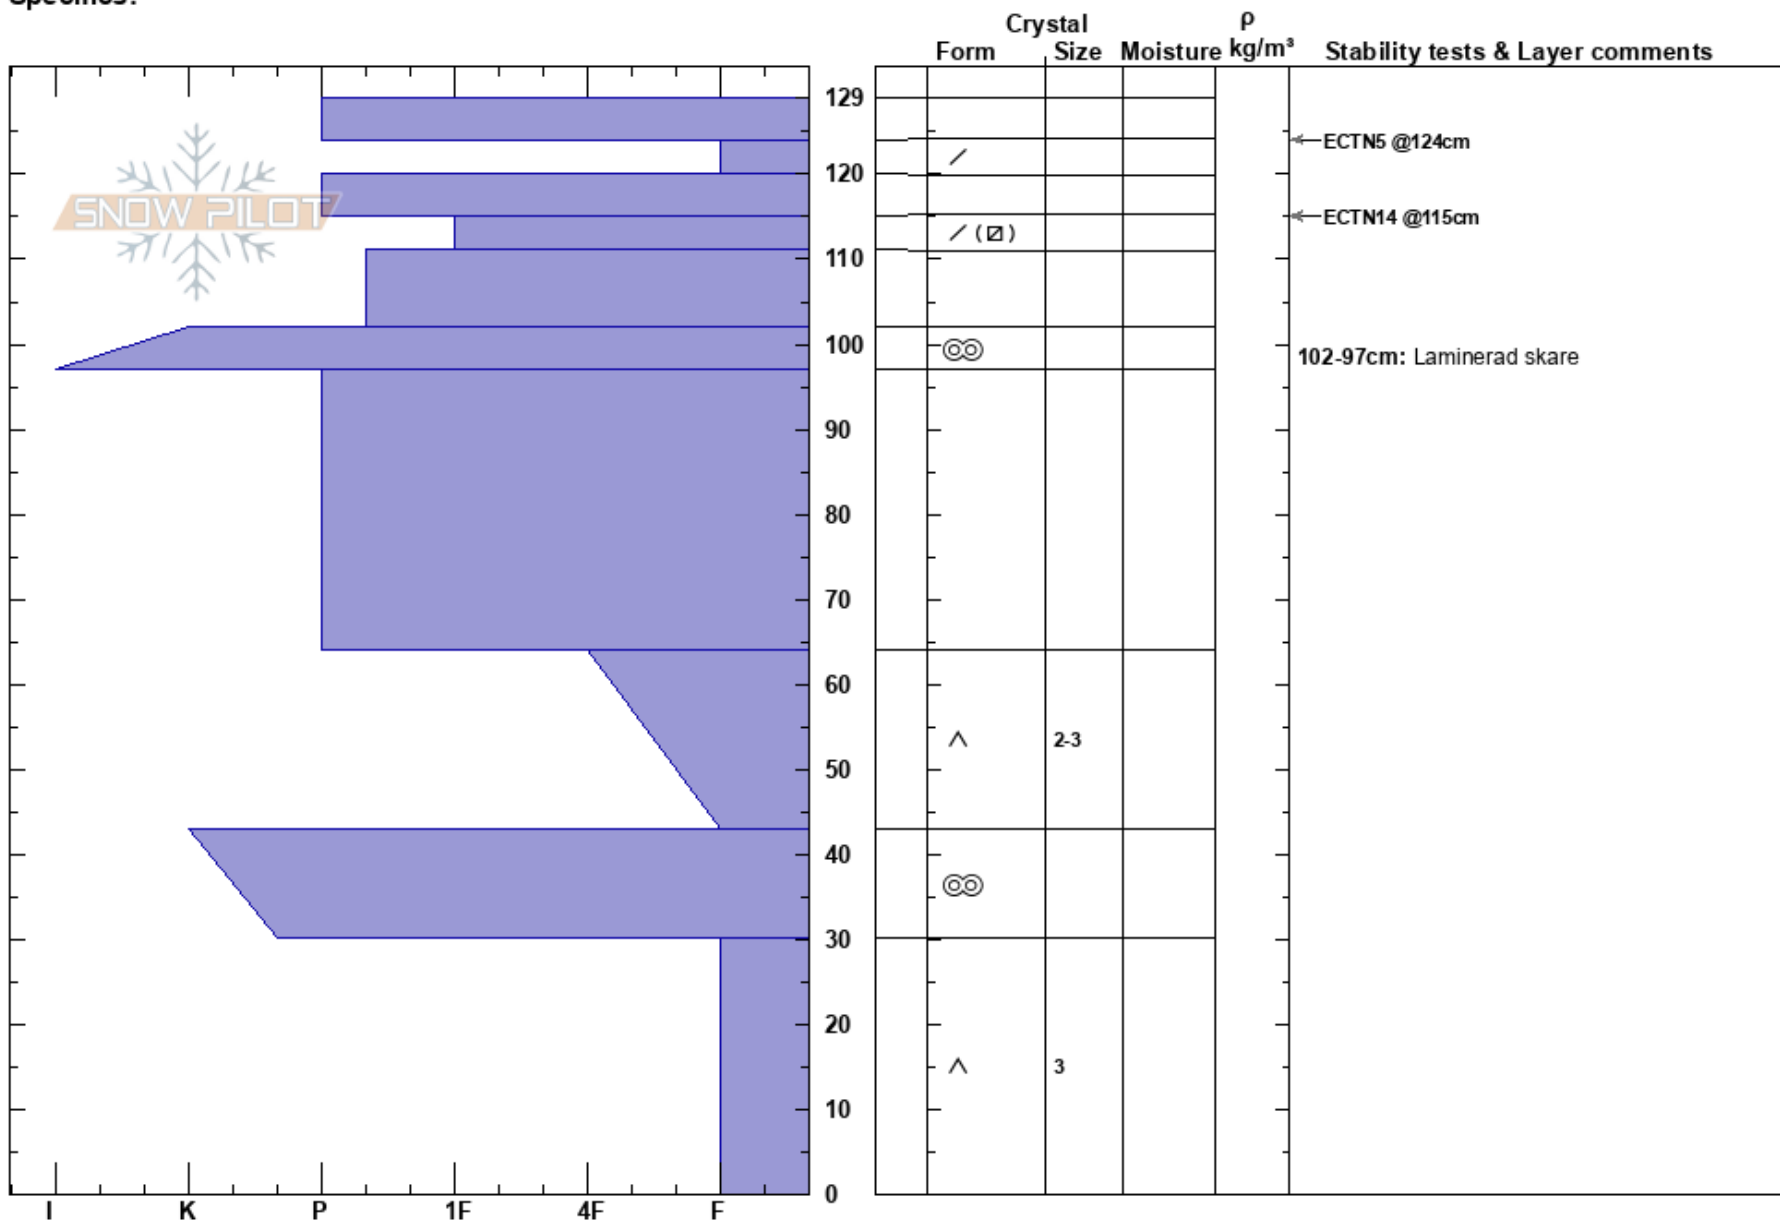

Nuolja Bravo 13
 Abisko
 Sweden
 Elevation: 1000 m
 Aspect: NE
 Specifics:

Abisko Nuolja
 05/03/2019 - 12:00
 Co-ord: 68.37151N, 18.71143E
 Slope Angle: 31°
 Wind Loading: yes

Stability: **HS:129**
 Air Temperature: -14.5°C PF:5
 Sky Cover: OVC
 Precipitation: S-1
 Wind: W Moderate

Layer Notes:
 124-120cm: Problematic layer
 102-97cm: Laminerad skare

Notes: