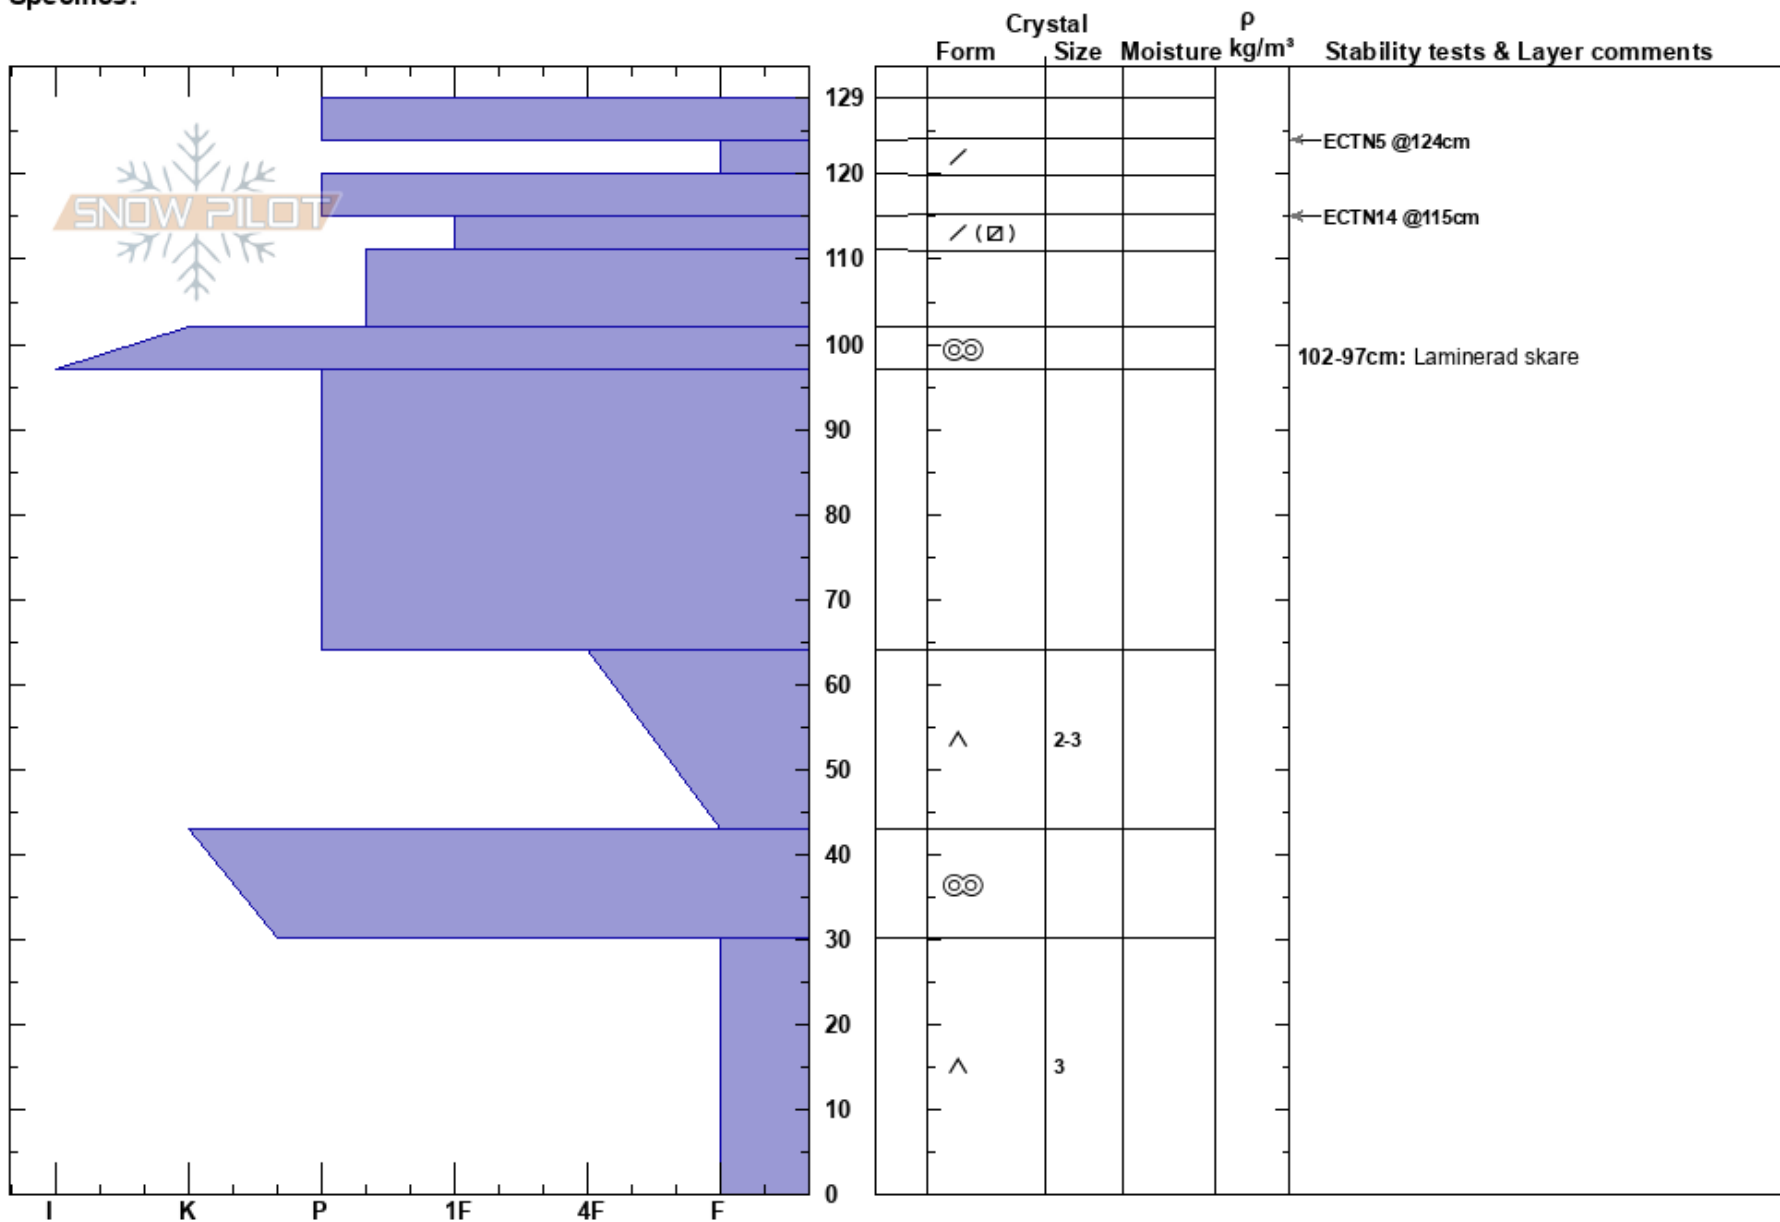

Nuolja Bravo 13  
 Abisko  
 Sweden  
 Elevation: 1000 m  
 Aspect: NE  
 Specifics:

Abisko Nuolja  
 05/03/2019 - 12:00  
 Co-ord: 68.37151N, 18.71143E  
 Slope Angle: 31°  
 Wind Loading: yes

Stability: **HS:129**  
 Air Temperature: -14.5°C PF:5  
 Sky Cover: OVC  
 Precipitation: S-1  
 Wind: W Moderate

Layer Notes:  
 124-120cm: Problematic layer  
 102-97cm: Laminerad skare

Notes: