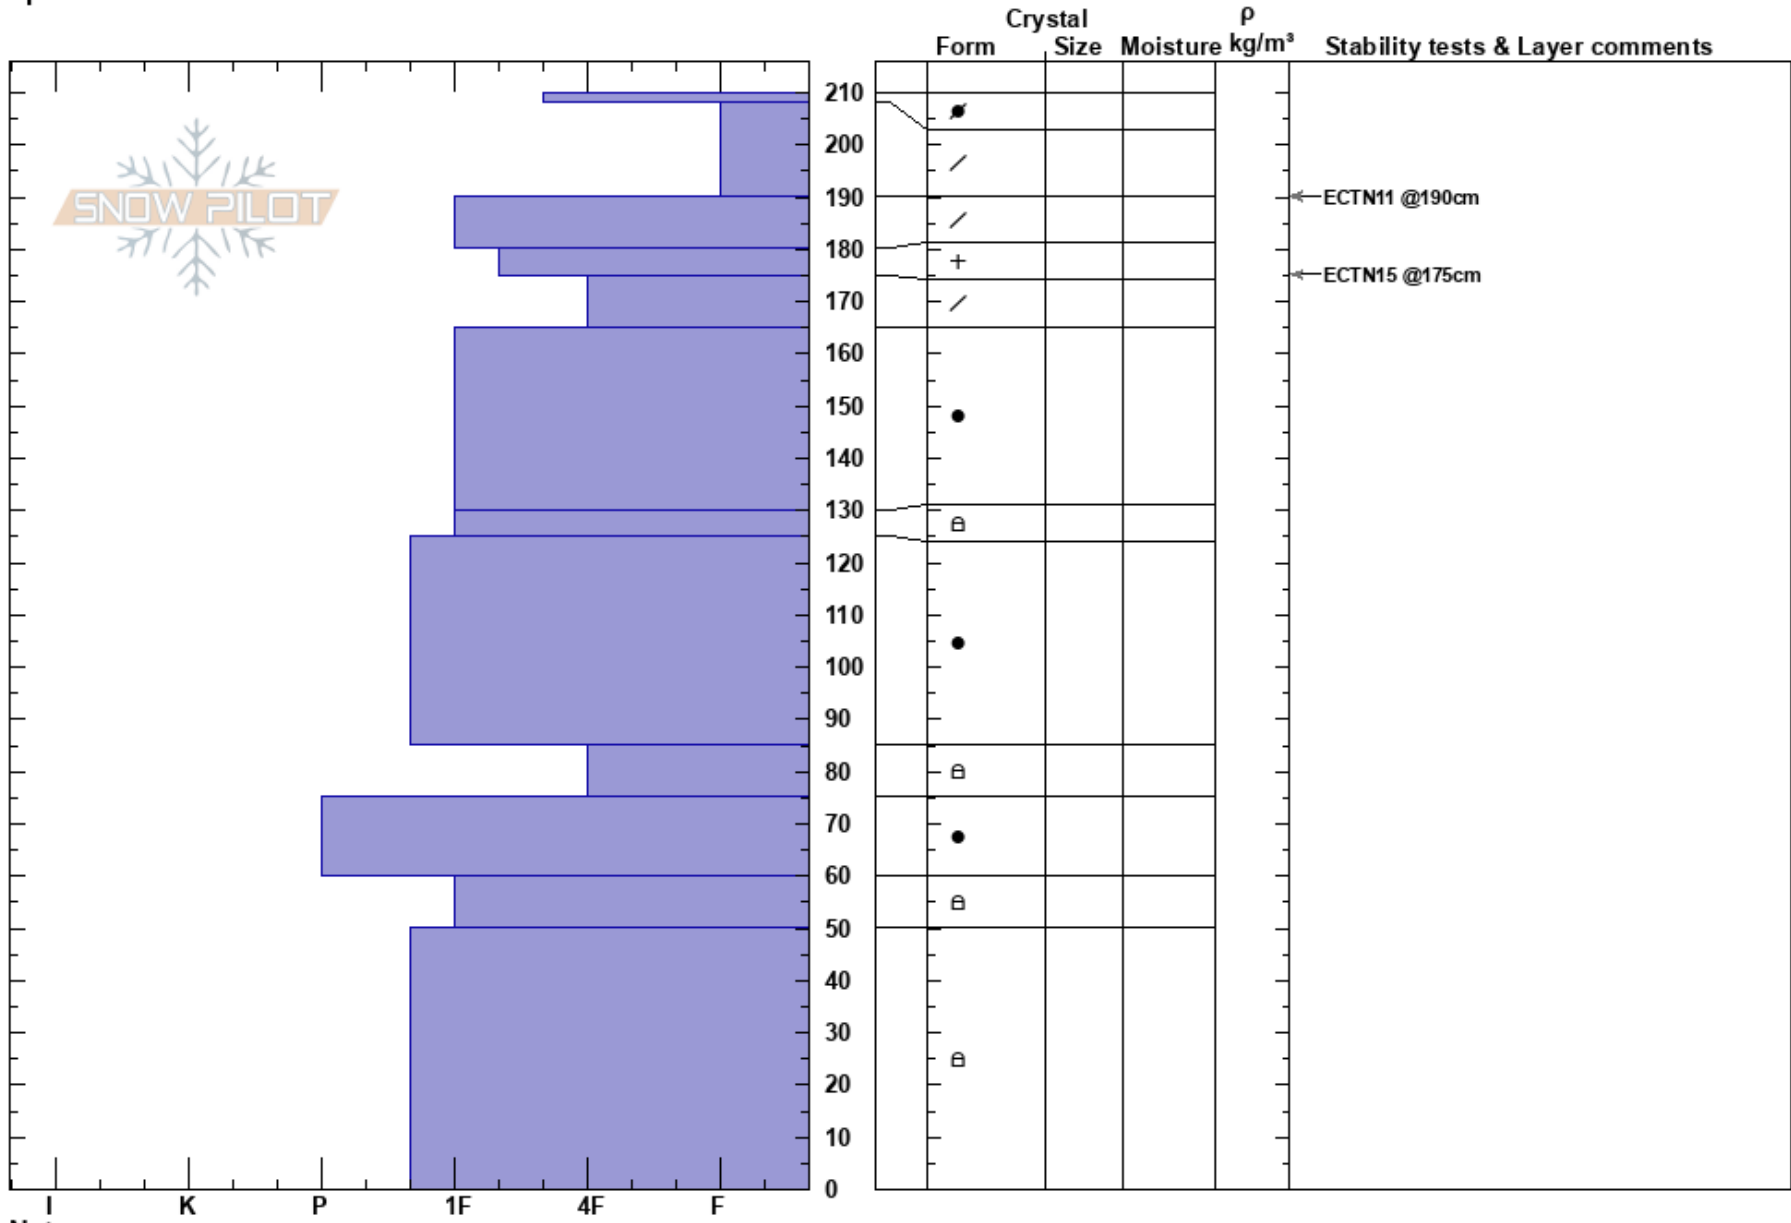

Rattlesnake 03/04/19  
 Rattlesnake Mtns  
 MT  
 Elevation: 7400 ft  
 Aspect: 270°  
 Specifics:

Travis Craft  
 03/04/2019 - 12:00pm  
 Co-ord: 47.04127N, -113.98933W  
 Slope Angle: 20°  
 Wind Loading:

Stability: Very Good HS:210  
 Air Temperature: -8°C PF:20 60-50cm:Problematic layer  
 Sky Cover: CLR  
 Precipitation: NO  
 Wind: Calm

Notes: I K P 1F 4F F