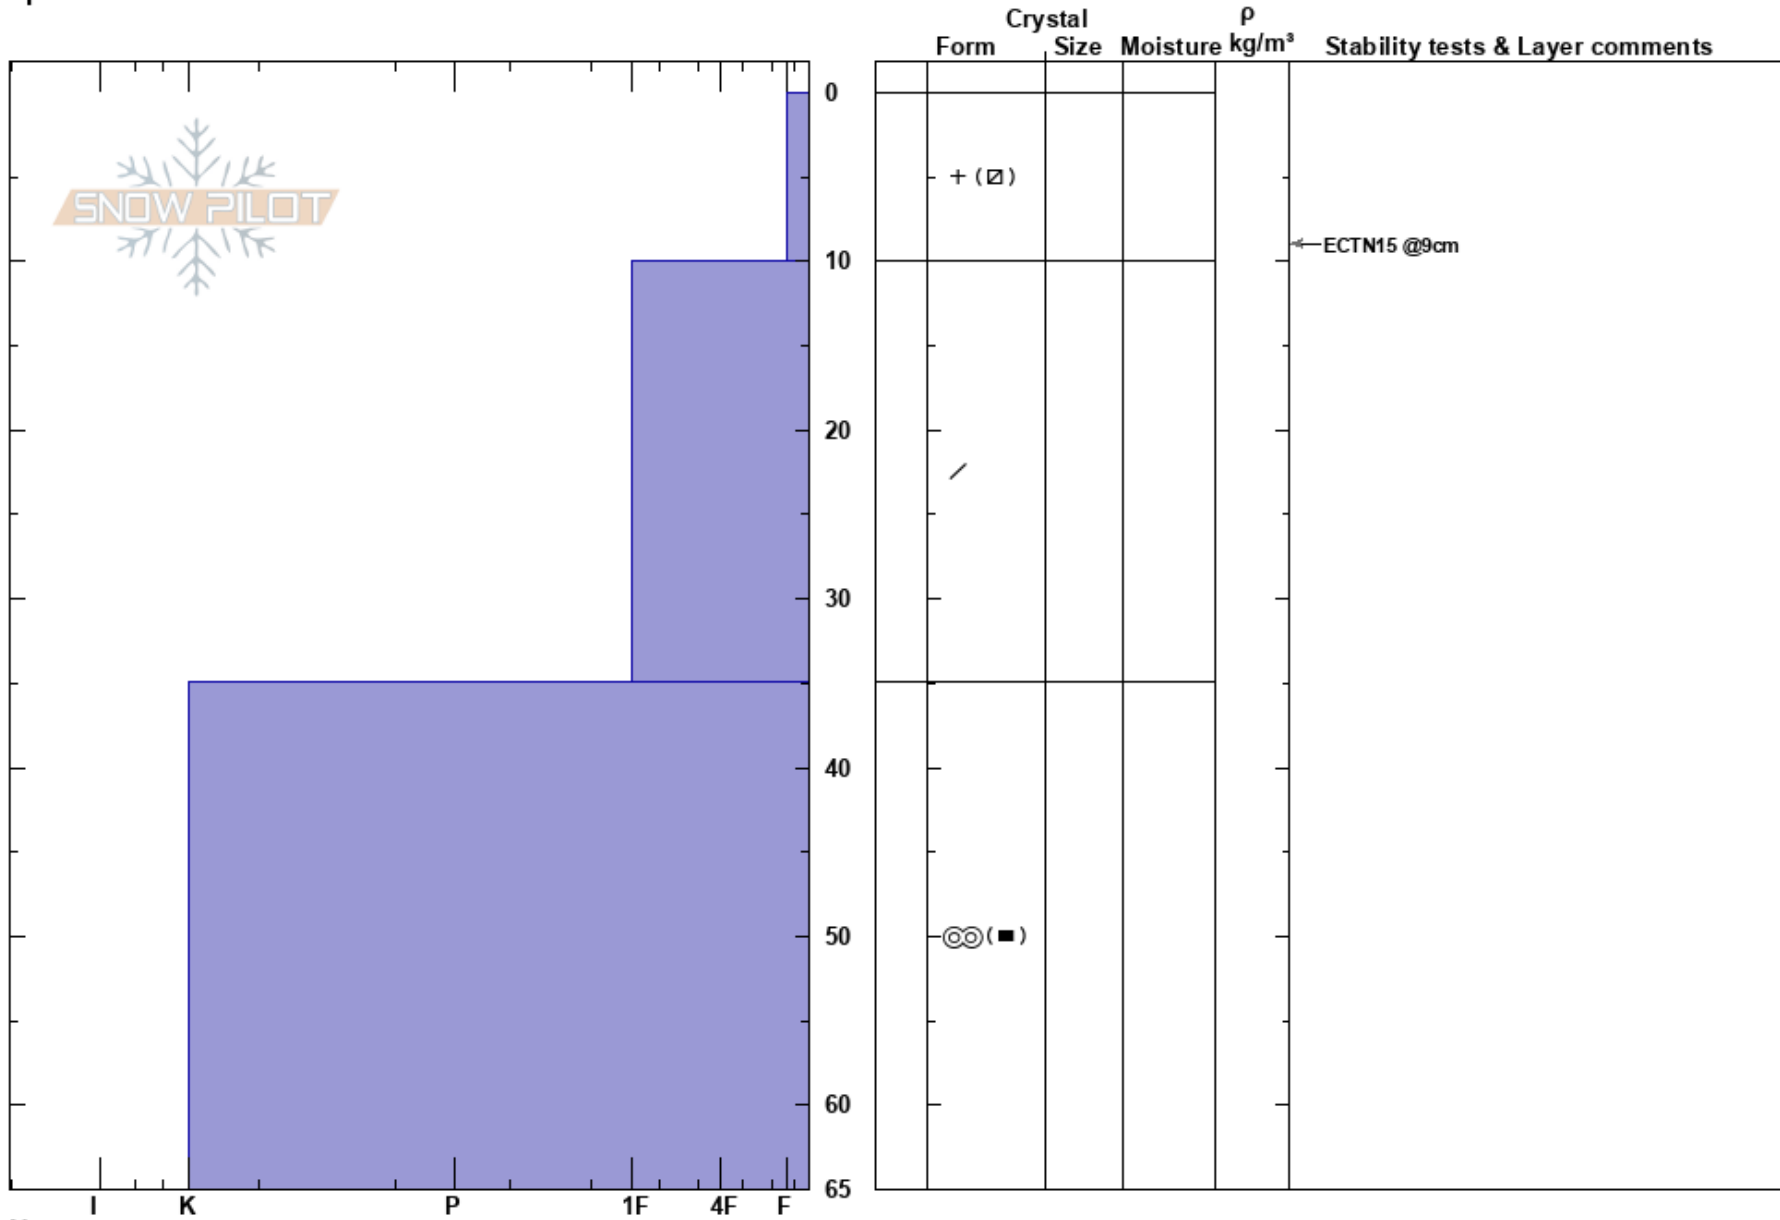

Lilgeten NO 2
 Snasahögarna
 Sweden
Elevation: 1049 m
Aspect: NE
Specifics:

Oskar Brodén
 05/03/2019 - 11:49
Co-ord:
Slope Angle: 25°
Wind Loading:

Stability:
Air Temperature:
Sky Cover: CLR
Precipitation: NO
Wind:

PF:20

Layer Notes:

Notes: