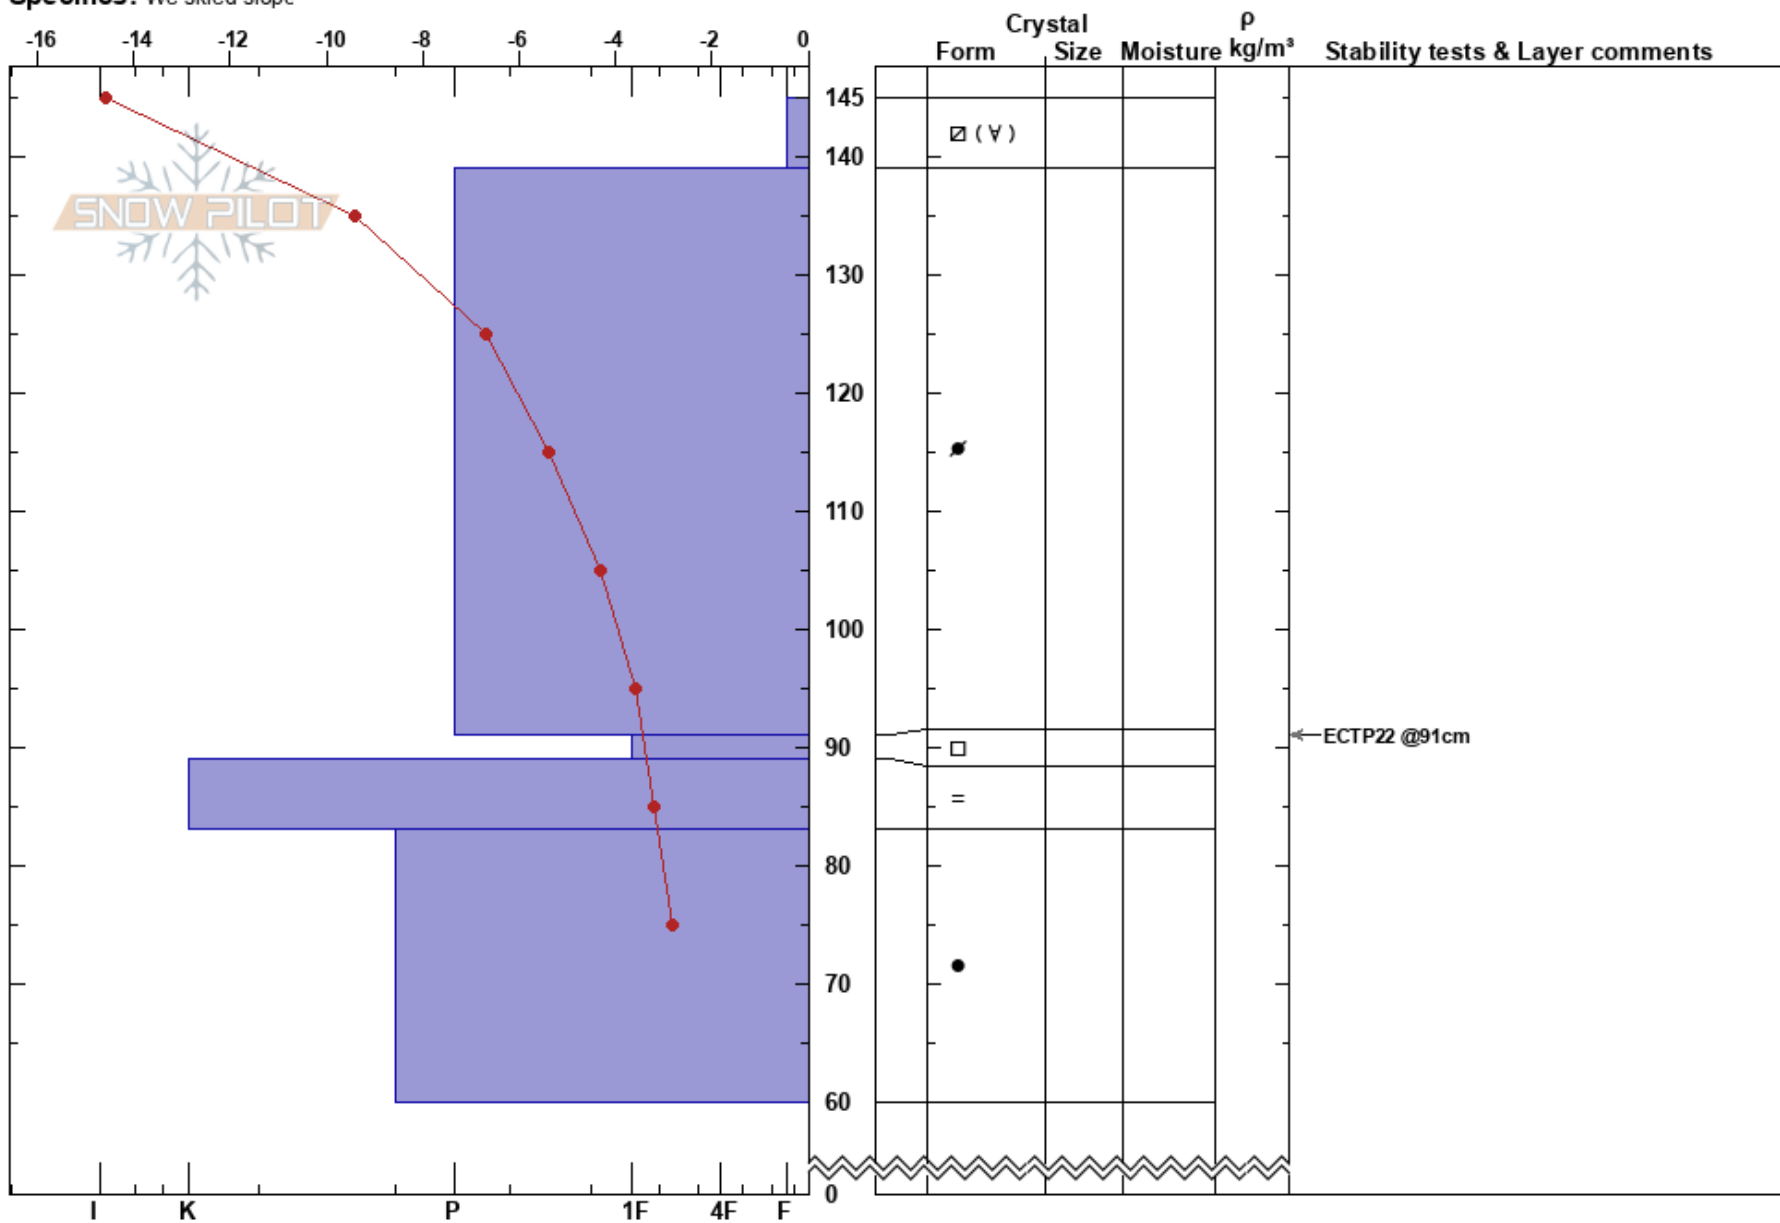

O Kariknallen
 Funäsfjällen
 Sweden
Elevation: 988 m
Aspect: E
Specifics: We skied slope

John Wilcoxon
 05/03/2019 - 10:20
Co-ord: 62.65113N, 12.35658E
Slope Angle: 25°
Wind Loading: previous

Stability: **HS:**145 **Layer Notes:**
Air Temperature: **PF:**5 91-89cm:Problematic layer
Sky Cover: CLR
Precipitation: NO
Wind: N Light Breeze