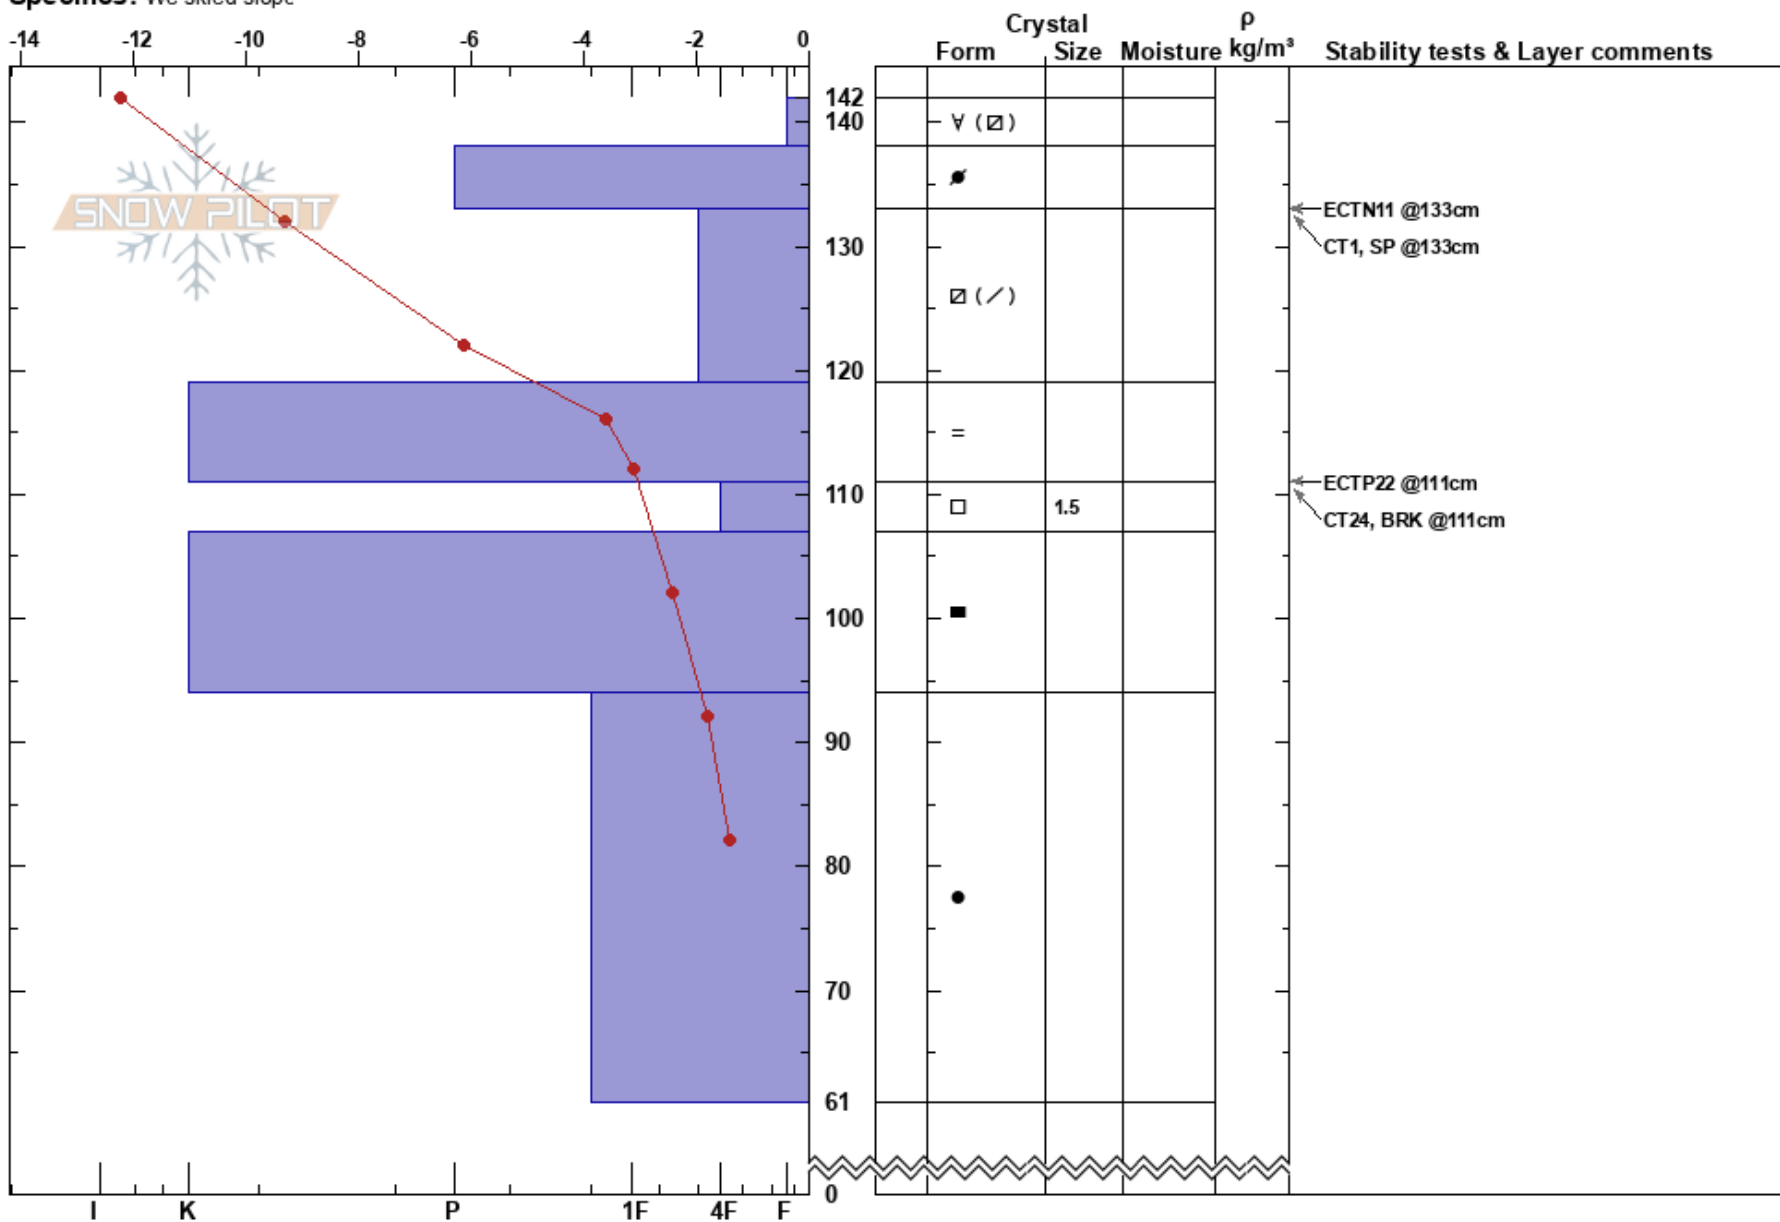

SO Lill Skarven TL
 Funäsfjällen
 Sweden
 Elevation: 970 m
 Aspect: SE
 Specifics: We skied slope

John Wilcoxon
 05/03/2019 - 09:05
 Co-ord: 62.57291N, 12.36863E
 Slope Angle: 26°
 Wind Loading: previous

Stability: **HS:142** **Layer Notes:**
 Air Temperature: -12.7°C PF:10 111-107cm:Problematic layer
 Sky Cover: CLR
 Precipitation: NO
 Wind: N Light Breeze

Notes: