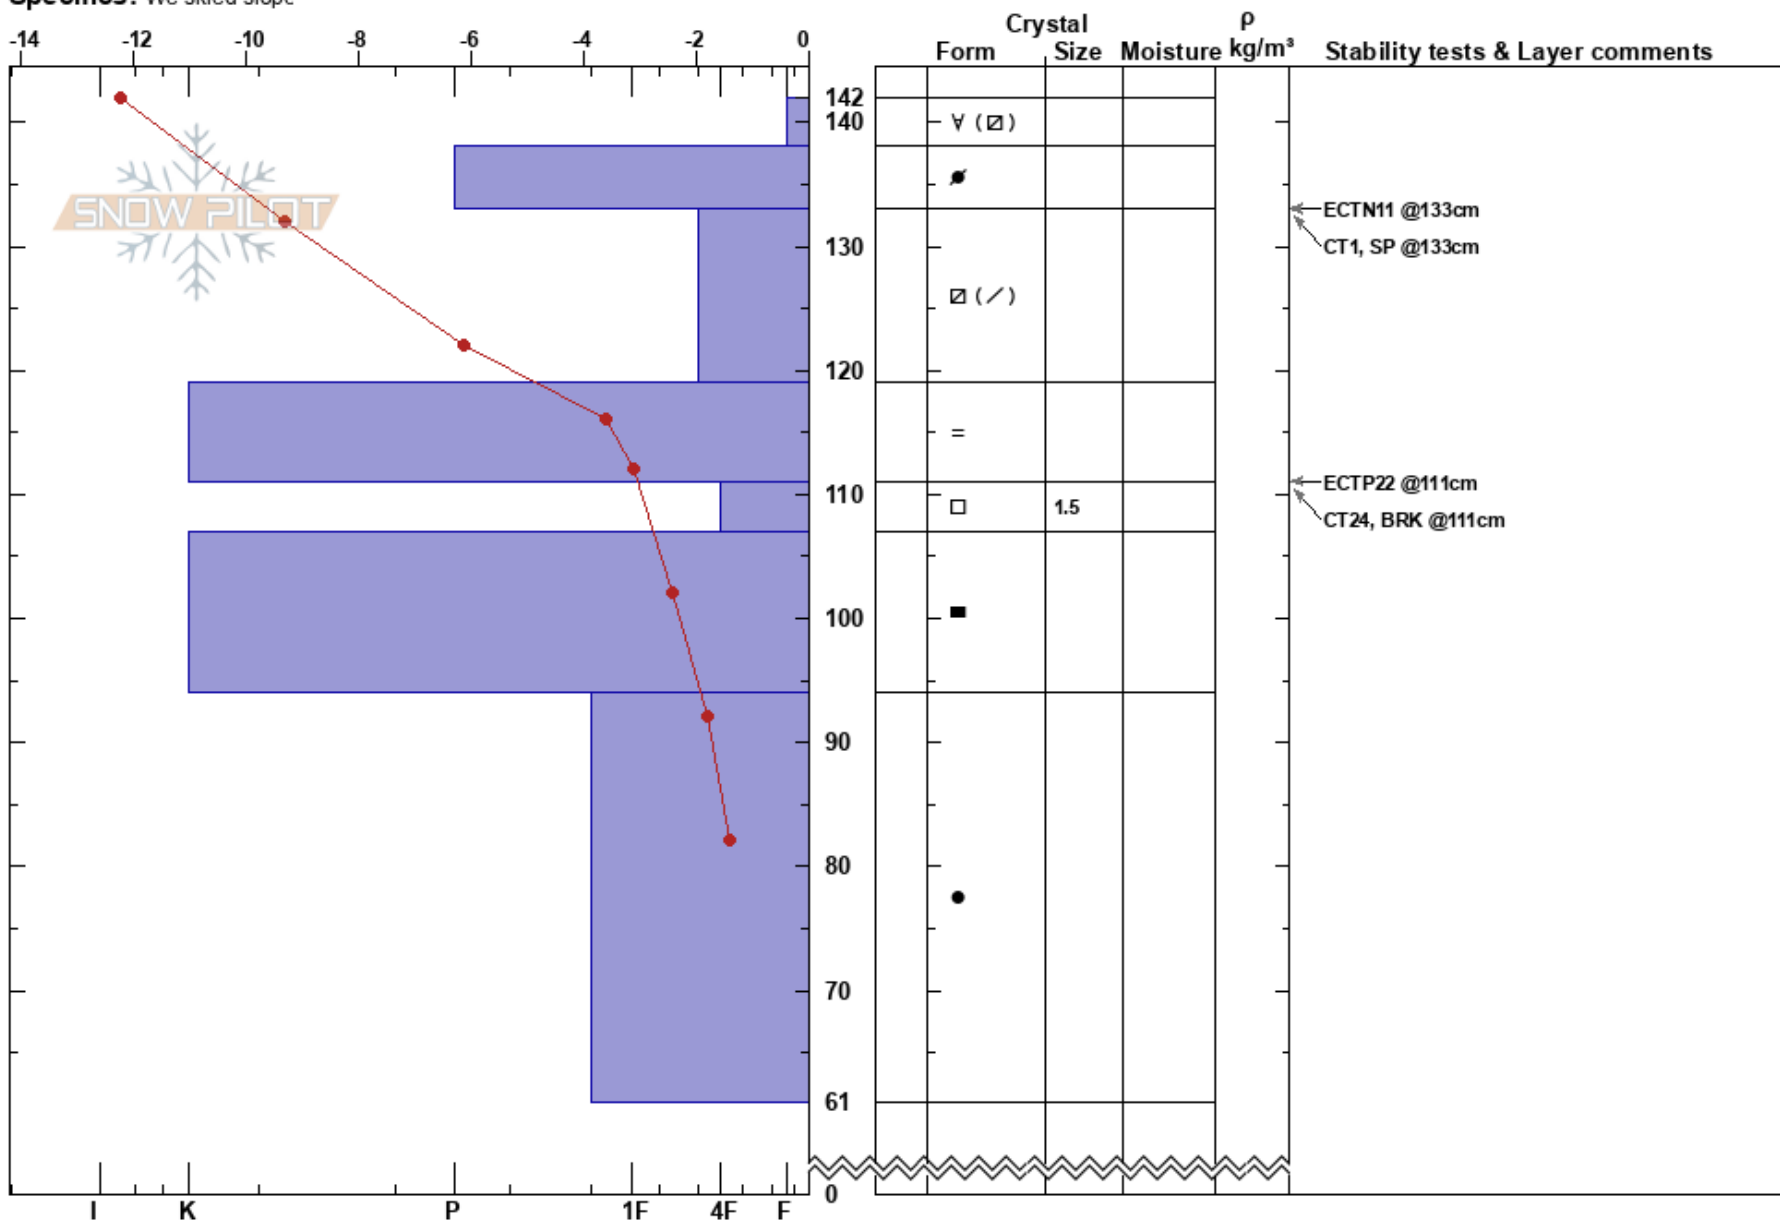

SO Lill Skarven TL  
 Funäsfjällen  
 Sweden  
 Elevation: 970 m  
 Aspect: SE  
 Specifics: We skied slope

John Wilcoxon  
 05/03/2019 - 09:05  
 Co-ord: 62.57291N, 12.36863E  
 Slope Angle: 26°  
 Wind Loading: previous

Stability: **HS:142** **Layer Notes:**  
 Air Temperature: -12.7°C PF:10 111-107cm:Problematic layer  
 Sky Cover: CLR  
 Precipitation: NO  
 Wind: N Light Breeze

Notes: