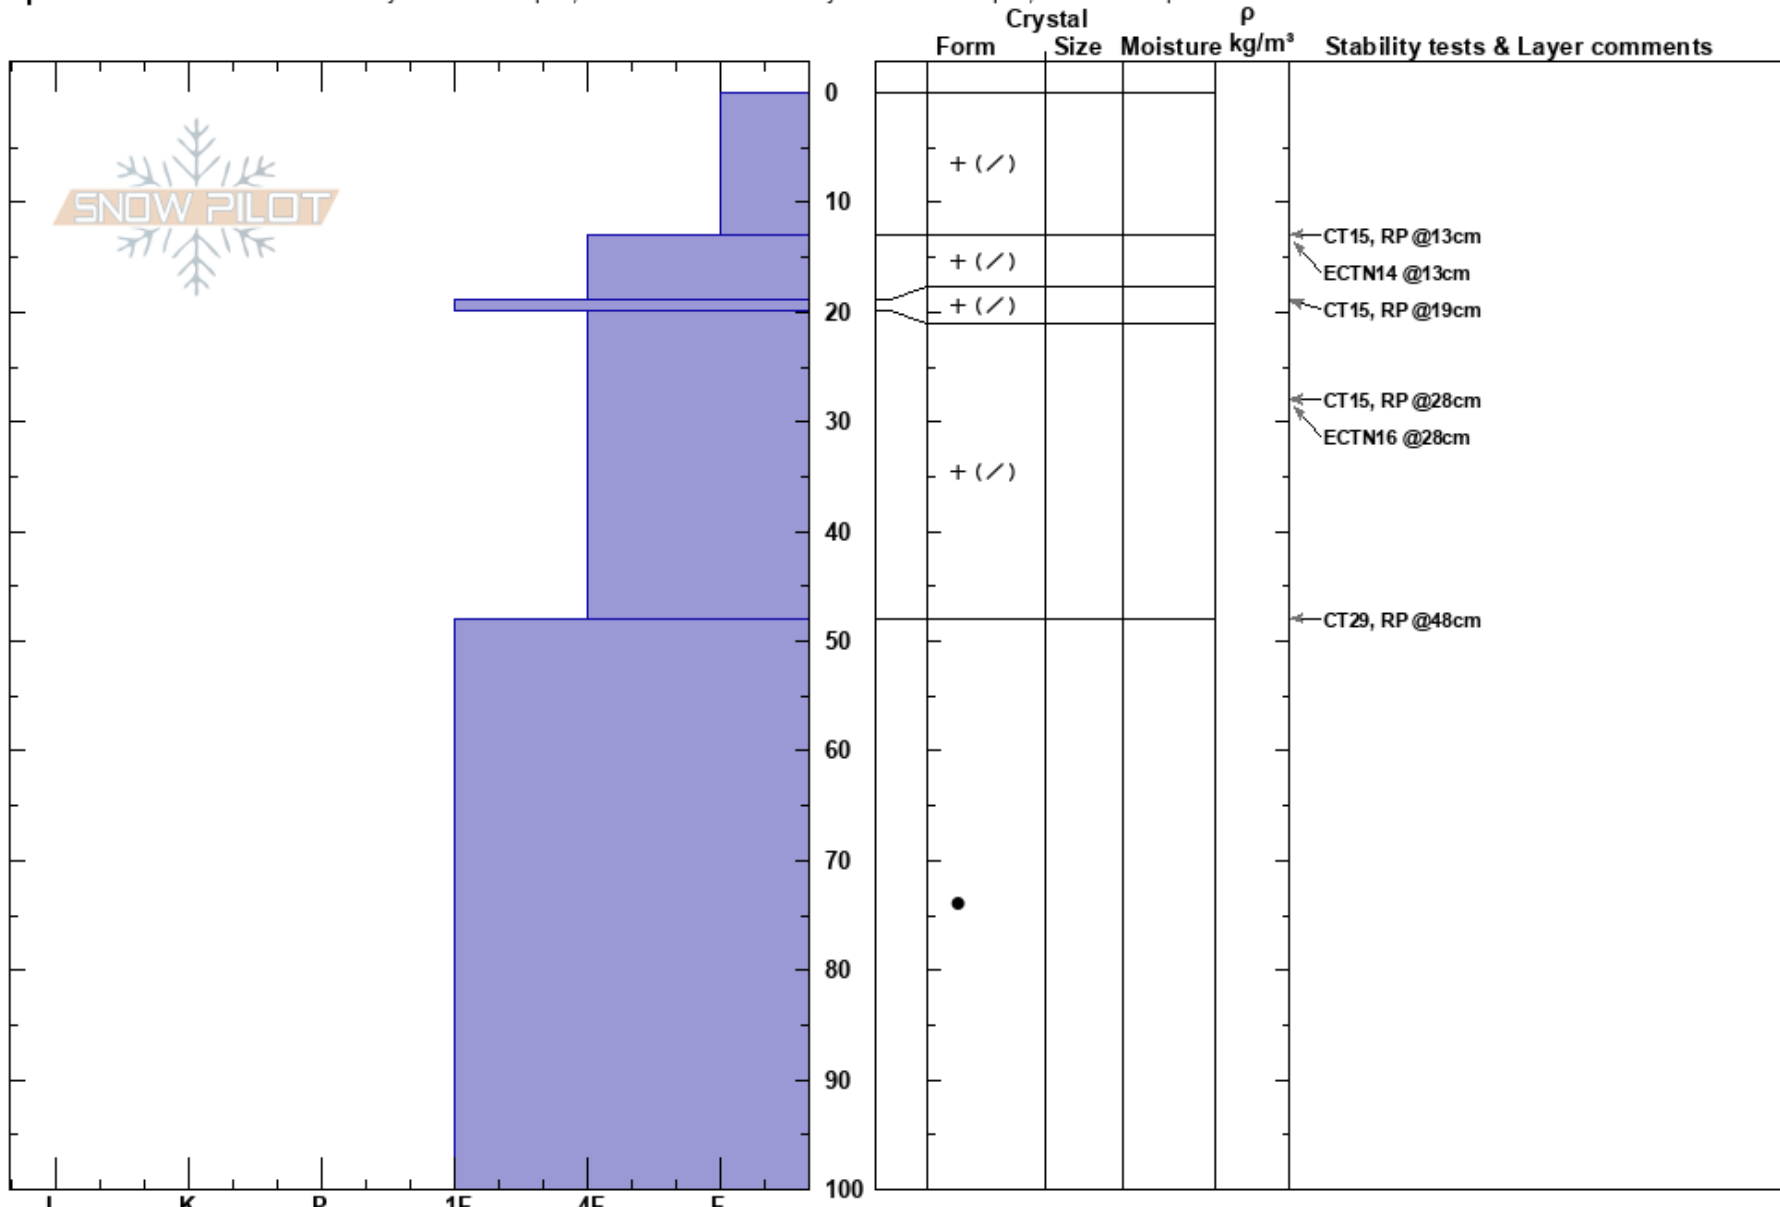

Talking Mountain
 Central Sierra
 CA
 Elevation: 7850 ft
 Aspect: 4°

Steve Reynaud
 03/04/2019 - 12:00pm
 Co-ord: 38.83667N, -120.07101W
 Slope Angle: 34°
 Wind Loading: no

Stability: Good
 Air Temperature: 0°C
 Sky Cover: FEW
 Precipitation: NO
 Wind: SW Light Breeze

PS: 5
 Layer Notes:

Specifics: Recent avalanche activity on similar slopes; Recent avalanche activity on different slopes; We skied slope

Notes: Pit dug in large open area in below treeline terrain. Test pit dug to look at recent storm snow. HS greater than 3.4m.