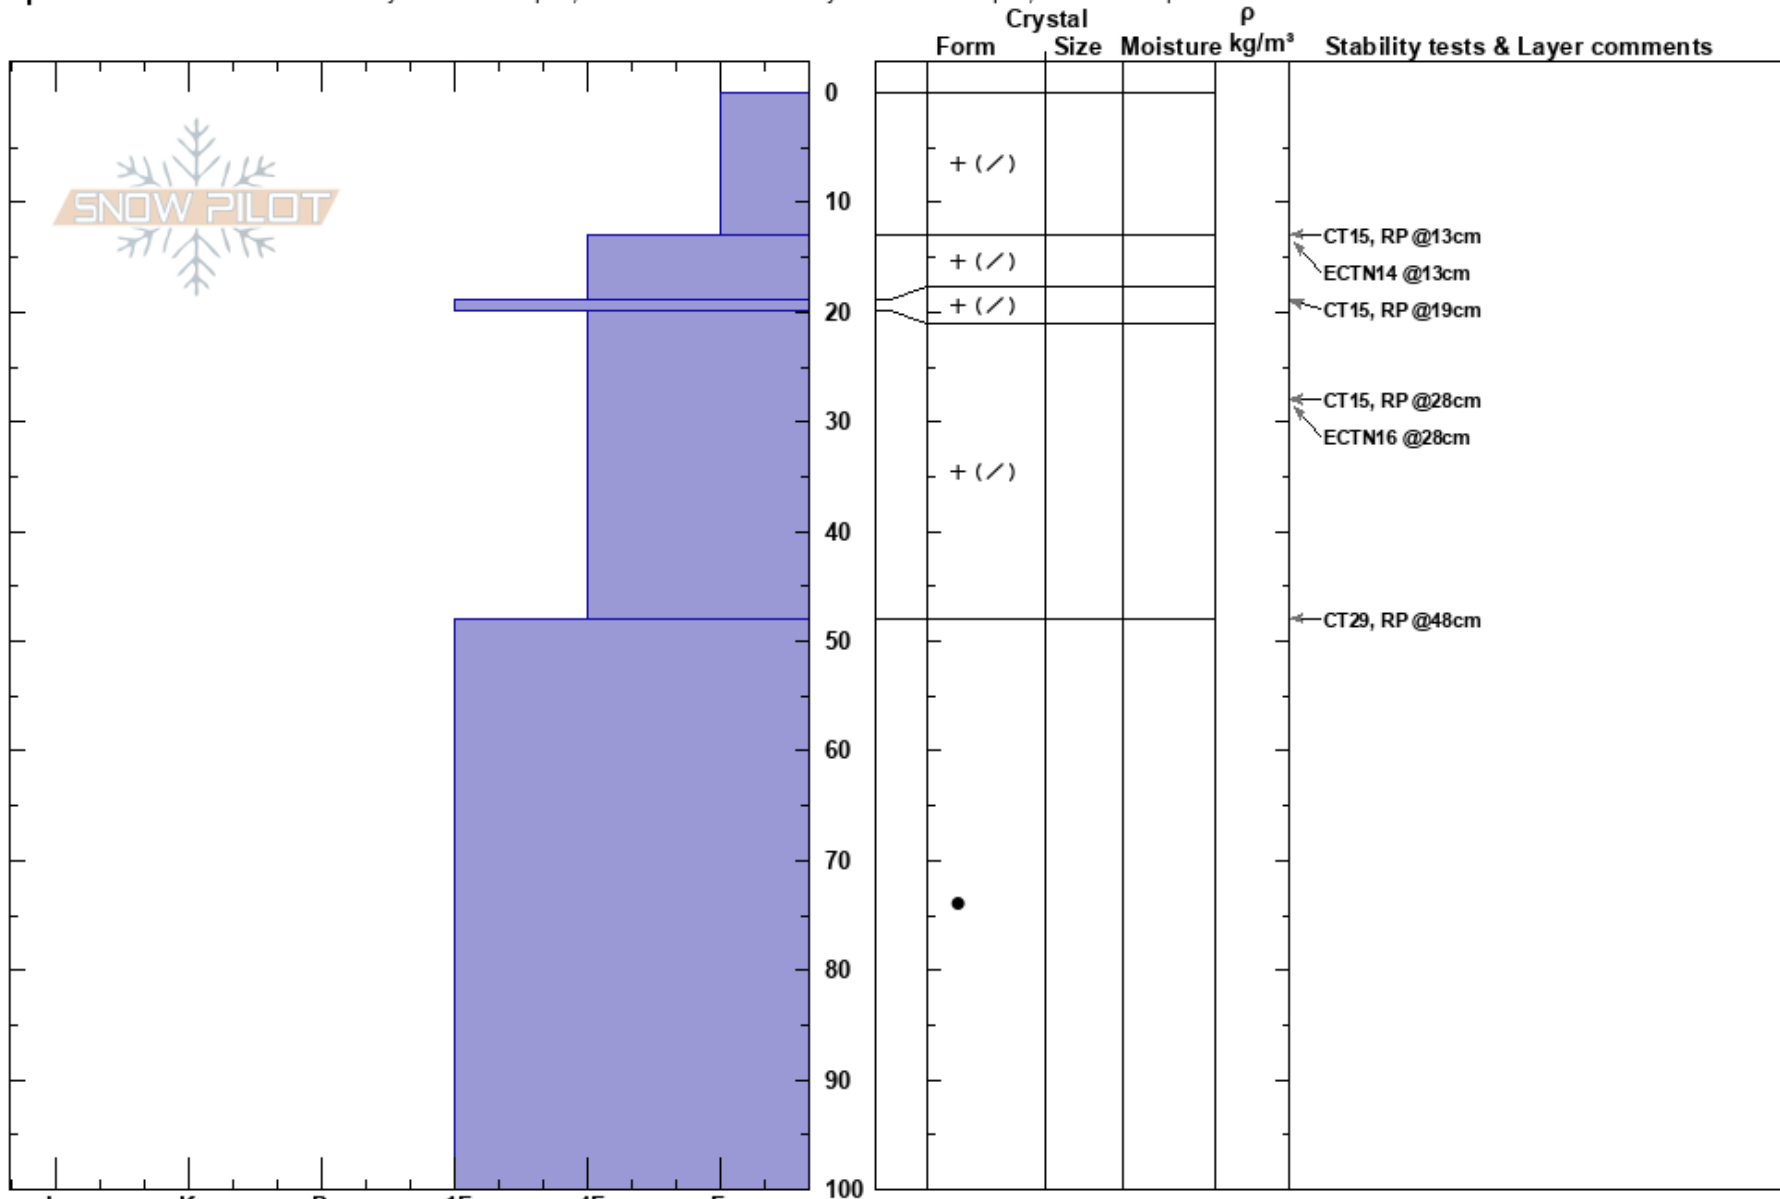

Talking Mountain
 Central Sierra
 CA
 Elevation: 7850 ft
 Aspect: 4°

Steve Reynaud
 03/04/2019 - 12:00pm
 Co-ord: 38.83667N, -120.07101W
 Slope Angle: 34°
 Wind Loading: no

Stability: Good
 Air Temperature: 0°C
 Sky Cover: FEW
 Precipitation: NO
 Wind: SW Light Breeze

PS: 5
 Layer Notes:

Specifics: Recent avalanche activity on similar slopes; Recent avalanche activity on different slopes; We skied slope

Notes: Pit dug in large open area in below treeline terrain. Test pit dug to look at recent storm snow. HS greater than 3.4m.