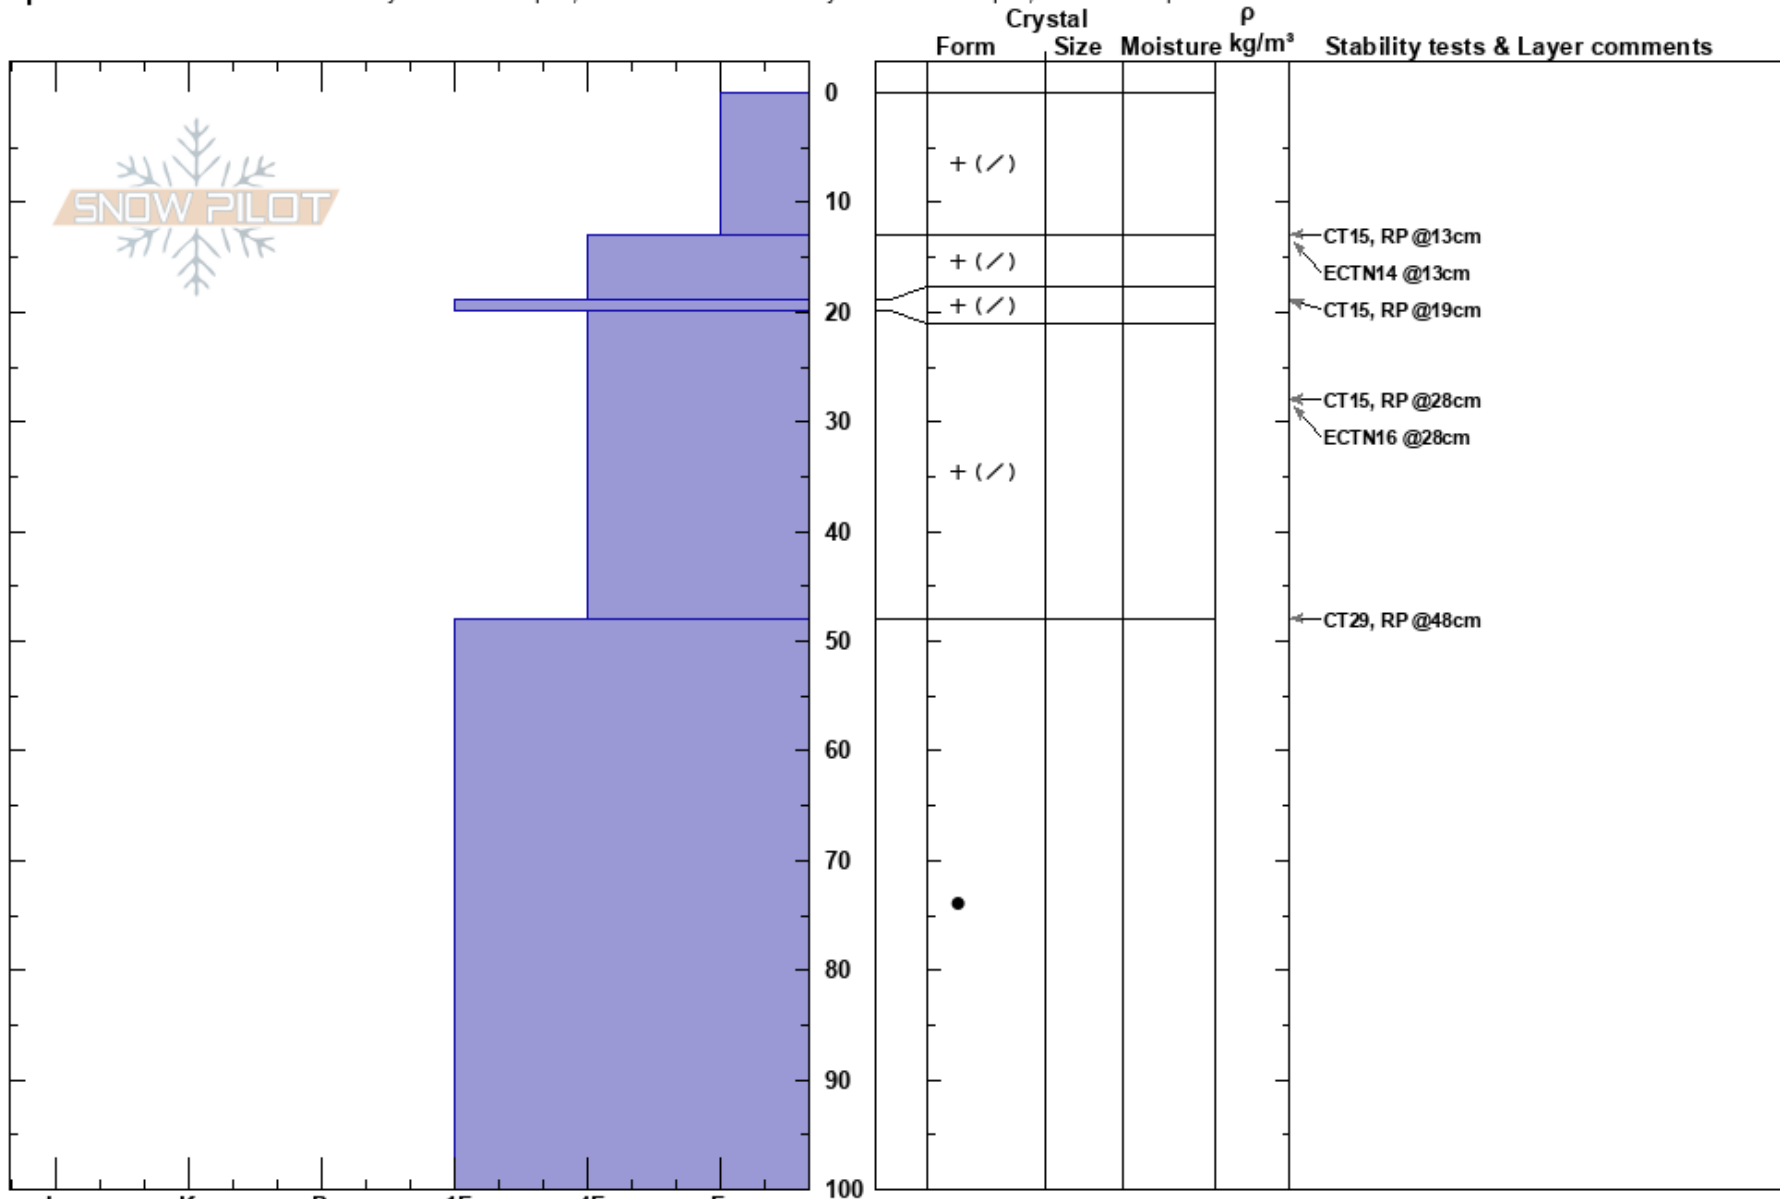

Talking Mountain
 Central Sierra
 CA
 Elevation: 7850 ft
 Aspect: 4°

Steve Reynaud
 03/04/2019 - 12:00pm
 Co-ord: 38.83667N, -120.07101W
 Slope Angle: 34°
 Wind Loading: no

Stability: Good PS: 5 Layer Notes:
 Air Temperature: 0°C
 Sky Cover: FEW
 Precipitation: NO
 Wind: SW Light Breeze

Specifics: Recent avalanche activity on similar slopes; Recent avalanche activity on different slopes; We skied slope

Notes: Pit dug in large open area in below treeline terrain. Test pit dug to look at recent storm snow. HS greater than 3.4m.