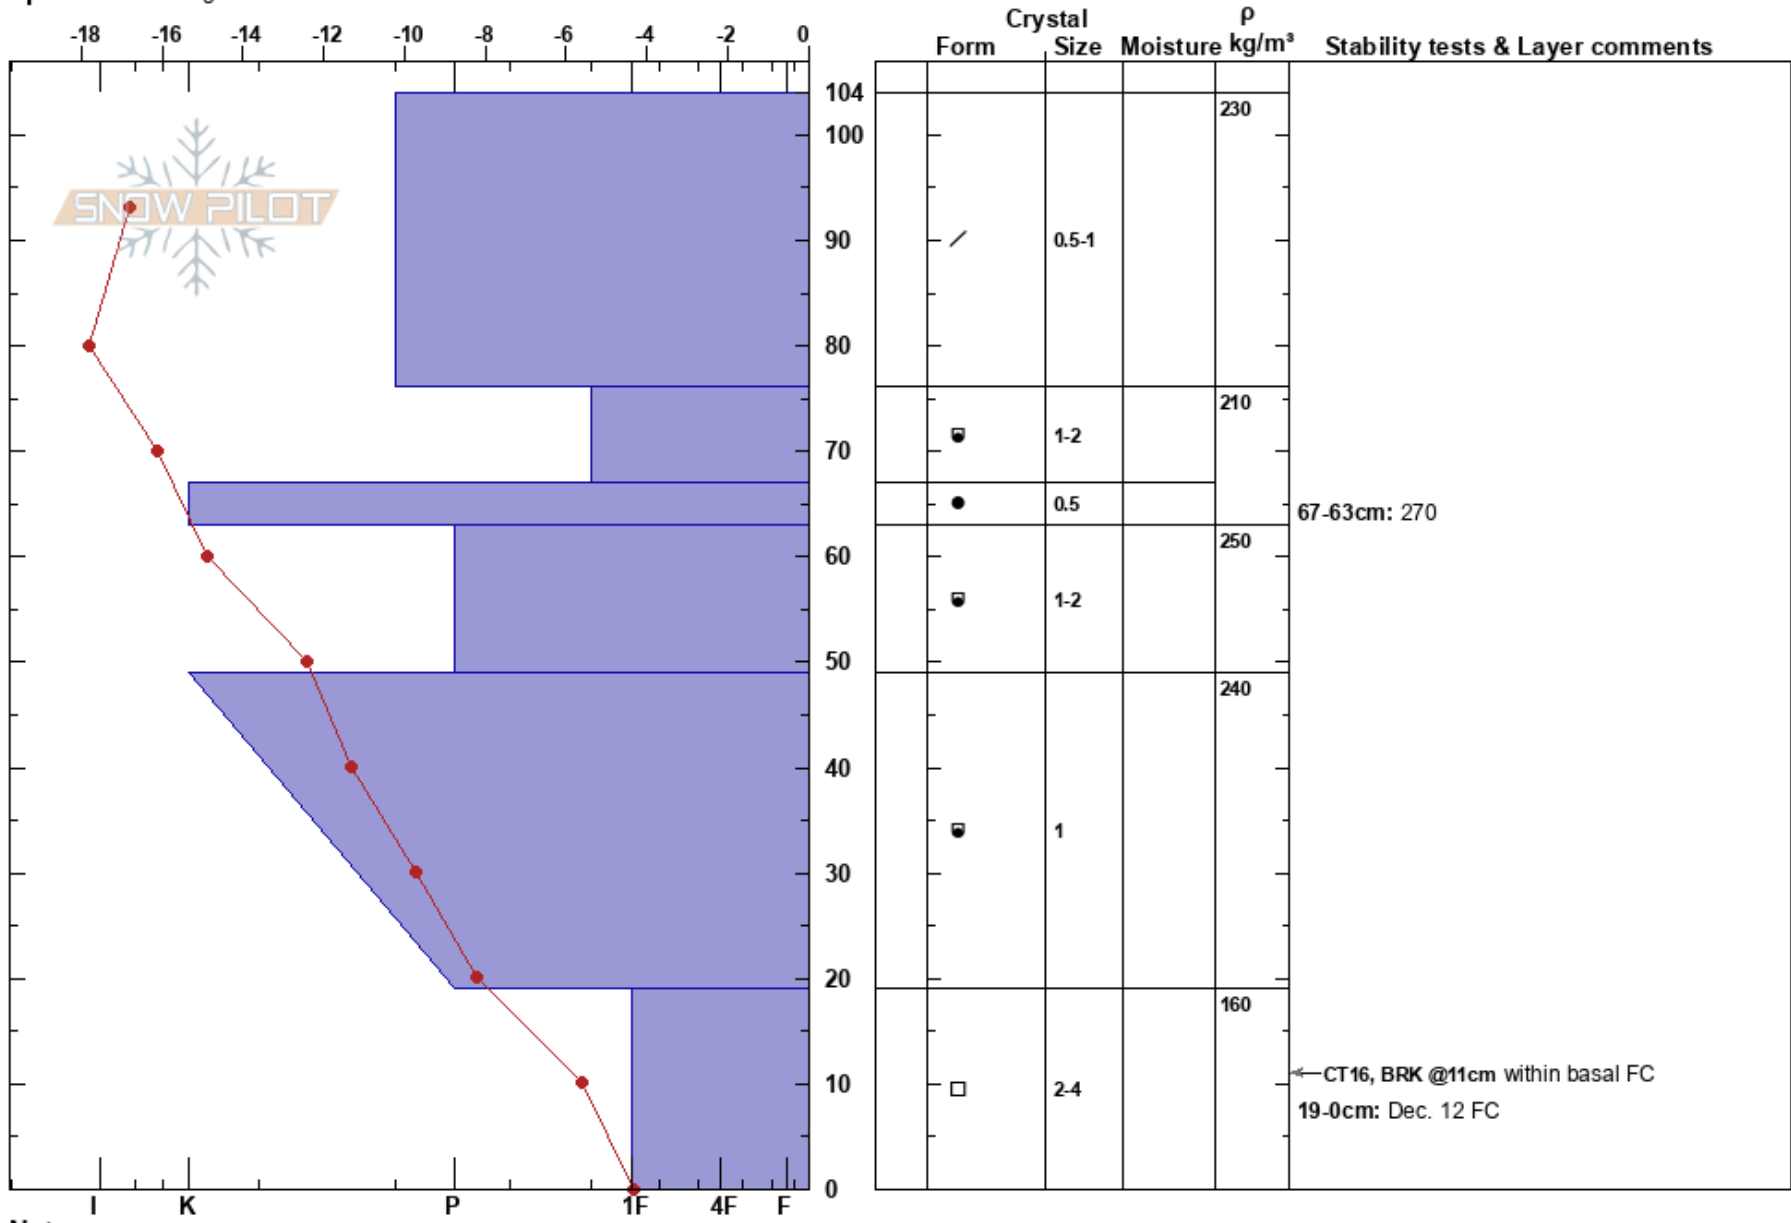

Drifter 1
 South Rockies
 AB
 Elevation: 1955 m
 Aspect: NE
 Specifics: Pit dug in a Ski Area

Nata de Leeuw
 04/03/2019 - 12:00
 Co-ord: 49.31086N, -114.43063W
 Slope Angle: 34°
 Wind Loading: yes

Stability: HS:104
 Air Temperature: -13.2°C PF:5
 Sky Cover: CLR
 Precipitation: NO
 Wind: NE Light Breeze
 Layer Notes: 67-63cm: 270
 19-0cm: Dec. 12 FC

Notes: Well skied out resort run
 Investigating basal facets