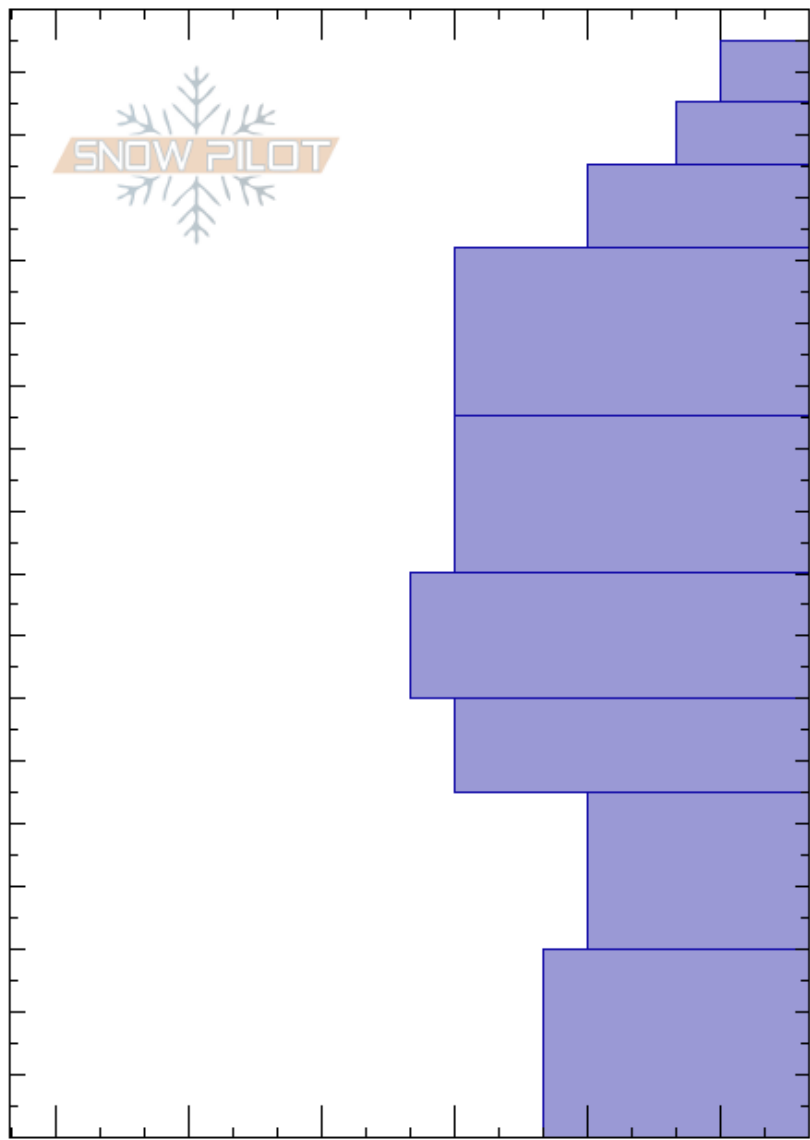

Wilderness Bndry
 Madison Range-S
 MT
 Elevation: 8800 ft
 Aspect: 255°
 Specifics:

Alex Marienthal
 03/01/2019 - 1:30pm
 Co-ord: 44.97642N, -111.35880W
 Slope Angle: 15°
 Wind Loading:

Stability: Fair Stable HS:175 Layer Notes:
 Air Temperature:
 Sky Cover: SCT
 Precipitation: S-1
 Wind: Light Breeze

Elevation (ft)	Crystal		Moisture	ρ kg/m ³	Stability tests & Layer comments
	Form	Size			
175					
170	*				
160	+				← CT10, Q2 @165cm
150	/				
140					
130	•				
120					
110					
100	⊖ (•)				
90					
80	⊖ (•)				
70					
60	⊖				
50					
40	⊖				
30					
20					
10					
0					