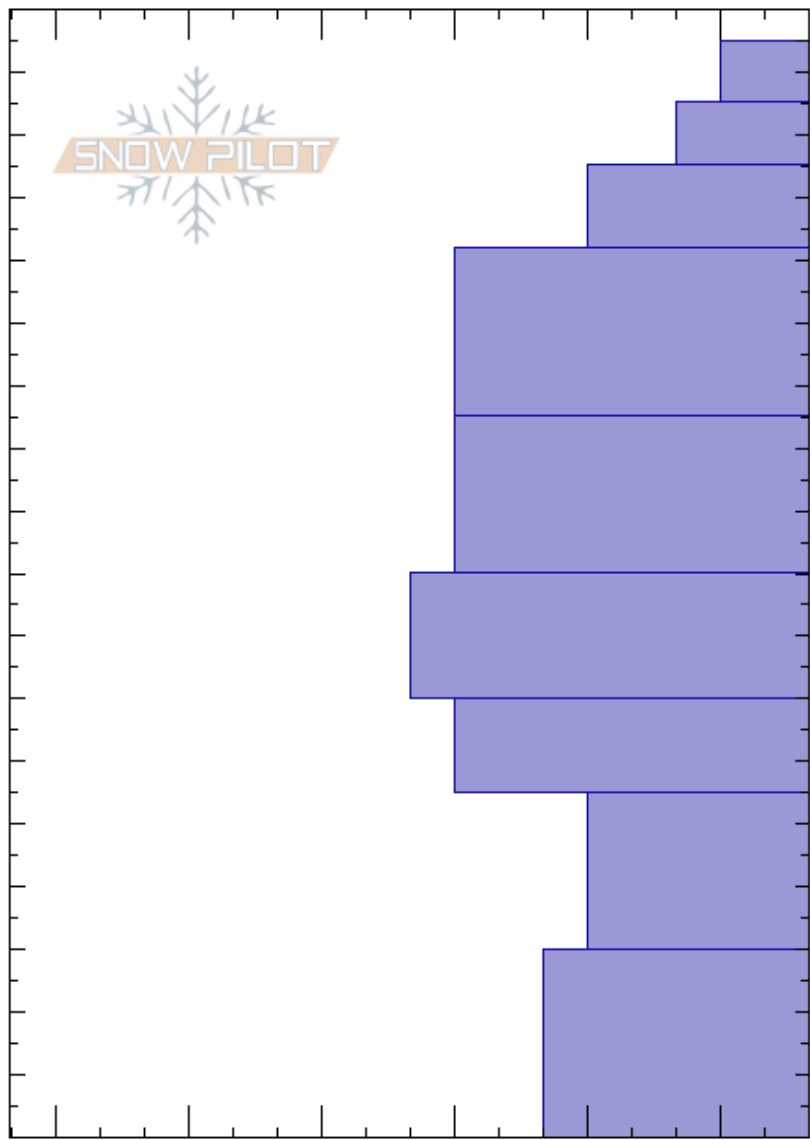

Wilderness Bndry
 Madison Range-S
 MT
 Elevation: 8800 ft
 Aspect: 255°
 Specifics:

Alex Marienthal
 03/01/2019 - 1:30pm
 Co-ord: 44.97642N, -111.35880W
 Slope Angle: 15°
 Wind Loading:

Stability: Fair Stable HS:175 Layer Notes:
 Air Temperature:
 Sky Cover: SCT
 Precipitation: S-1
 Wind: Light Breeze

Height (ft)	Crystal		ρ kg/m ³	Stability tests & Layer comments
	Form	Size		
175				
170	*			
160	+			← CT10, Q2 @165cm
150	/			
140				
130	•			
120				
110				
100	⊖ (•)			
90				
80	⊖ (•)			
70				
60	⊖			
50				
40	⊖			
30				
20				
10				
0				