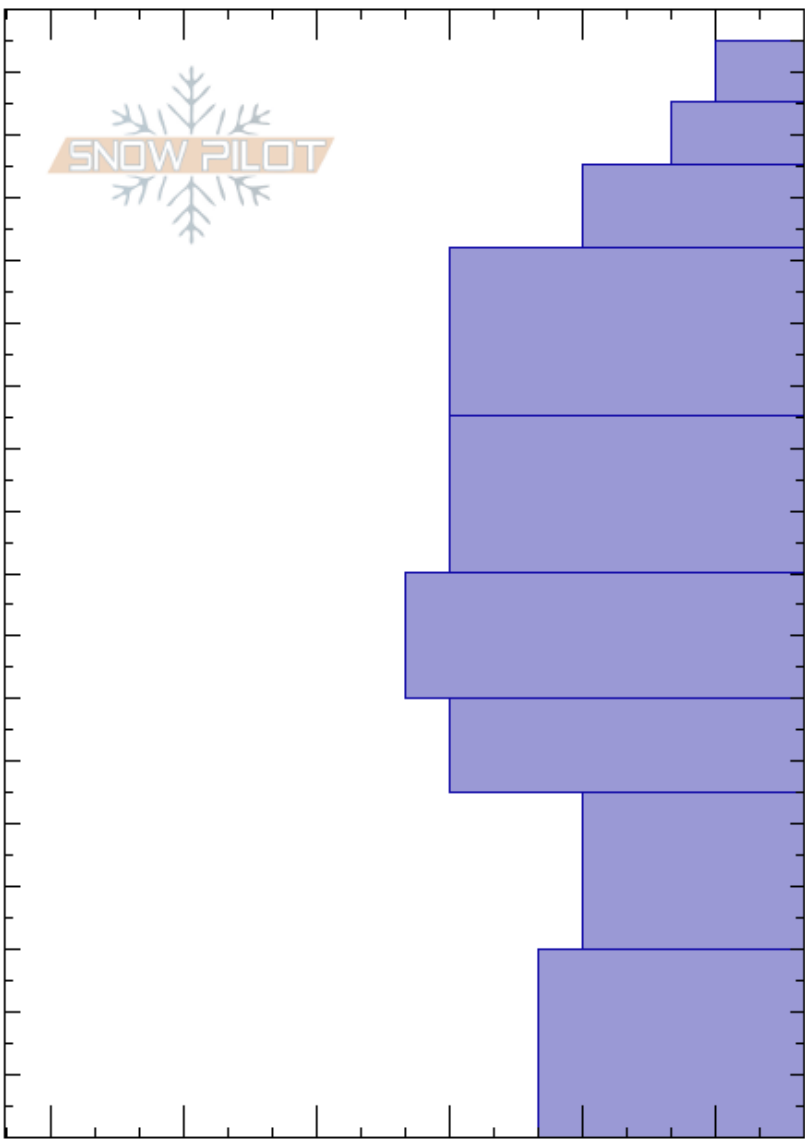

Wilderness Bndry
 Madison Range-S
 MT
 Elevation: 8800 ft
 Aspect: 255°
 Specifics:

Alex Marienthal
 03/01/2019 - 1:30pm
 Co-ord: 44.97642N, -111.35880W
 Slope Angle: 15°
 Wind Loading:

Stability: Fair Stable HS:175 Layer Notes:
 Air Temperature:
 Sky Cover: SCT
 Precipitation: S-1
 Wind: Light Breeze

Height (ft)	Crystal		Moisture	ρ kg/m ³	Stability tests & Layer comments
	Form	Size			
175					
170	*				
160	+				← CT10, Q2 @165cm
150	/				
140					
130	•				
120					
110					
100	⊖ (•)				
90					
80	⊖ (•)				
70					
60	⊖				
50					
40	⊖				
30					
20					
10					
0					